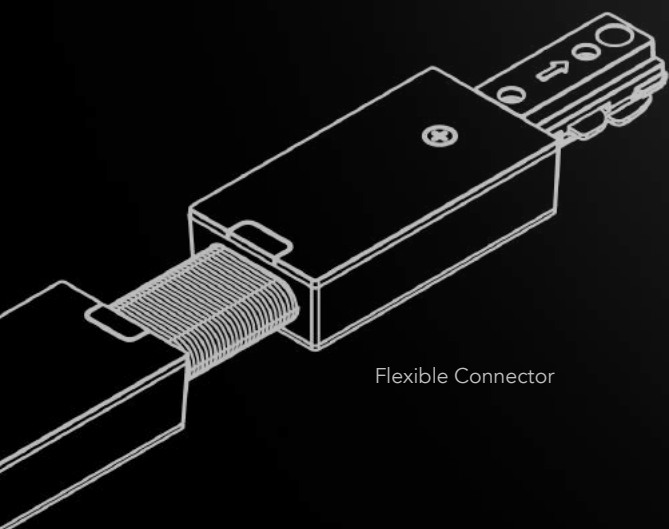

Flexible Connector

H-STYLE TRACKS

Order#	Description	Order#	Description
R31201	2 ft H-Style Track (White)	R31202	2 ft H-Style Track (Black)
R31203	4 ft H-Style Track (White)	R31204	4 ft H-Style Track (Black)
R31205	6 ft H-Style Track (White)	R31206	6 ft H-Style Track (Black)
R31207	8 ft H-Style Track (White)	R31208	8 ft H-Style Track (Black)

POWER FEEDS & END KITS

Order#	Description	Order#	Description
R31903	End Feed Kit (White)	R31904	End Feed Kit (Black)
R31917	Floating Canopy (White)	R31918	Floating Canopy (Black)
R31905	Conduit Connector (White)	R31906	Conduit Connector (Black)
R31901	Live End Connector (White)	R31902	Live End Connector (Black)

CONNECTORS

Order#	Description	Order#	Description
R31909	L-Connector (White)	R31910	L-Connector (Black)
R31911	T-Connector (White)	R31912	T-Connector (Black)
R31913	X-Connector (White)	R31914	X-Connector (Black)
R31907	I-Connector (White)	R31908	I-Connector (Black)
R31905	Flexible Connector (White)	R31916	Flexible Connector (Black)

MOUNTING

R31919	Cable Kit (White) - 4.0 m	R31920	Cable Kit (Black) - 4.0 m