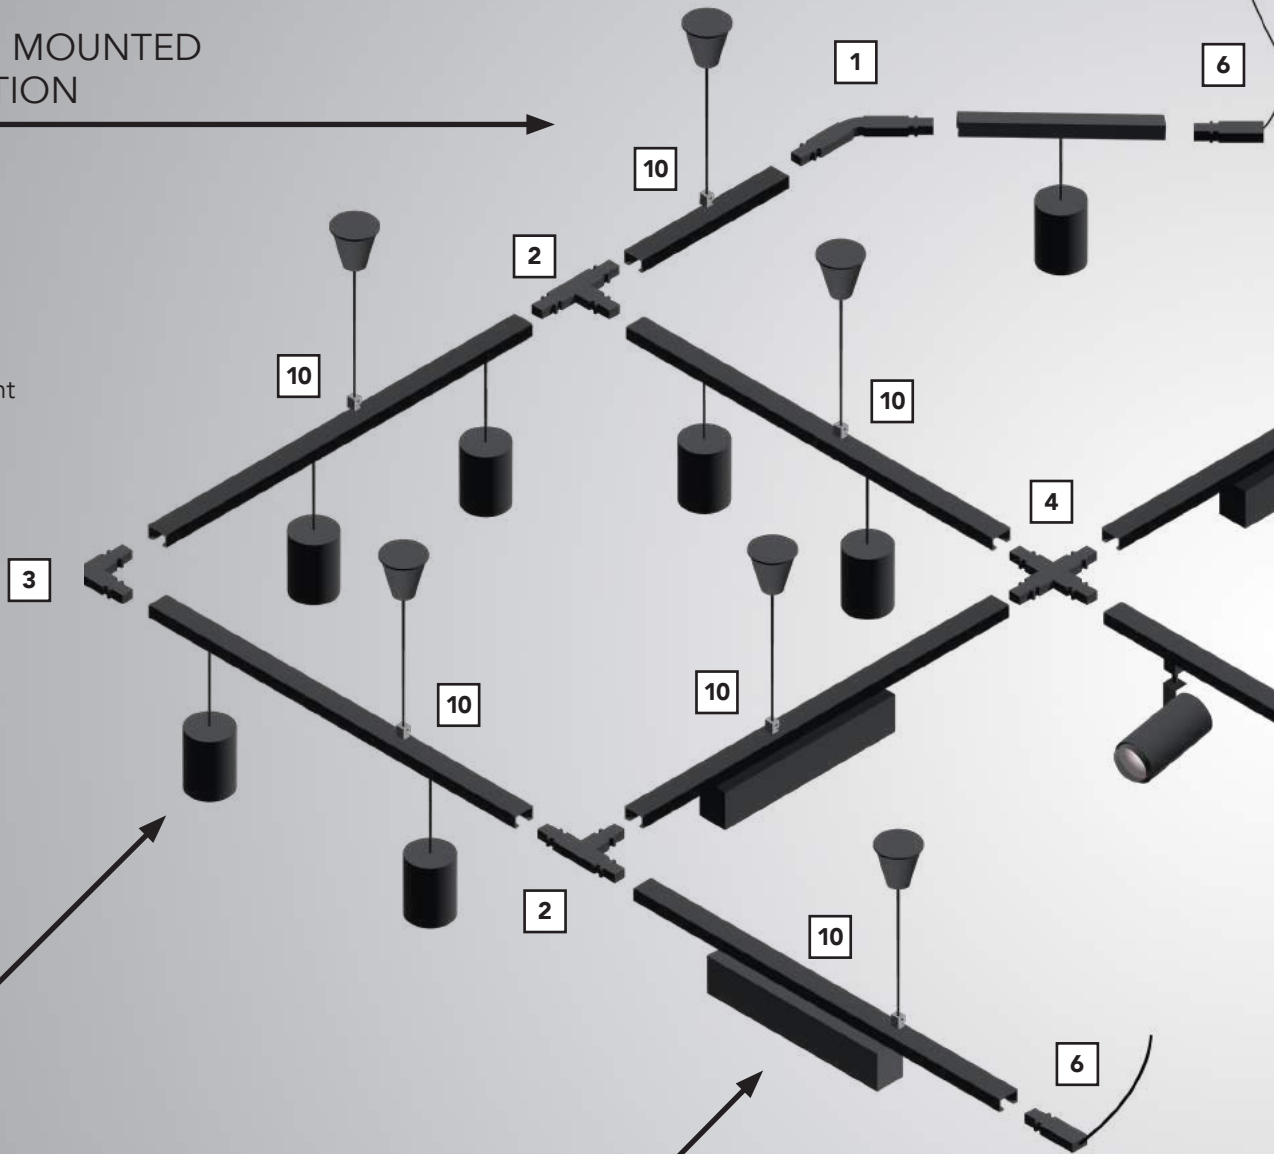

LIMITLESS Configuration

SUSPENSION MOUNTED CONFIGURATION

H-Style (3-Wire) Tracks - Black
Available in different lengths:

- 2 ft (R31202)
- 4 ft (R31204)
- 6 ft (R31206)
- 8 ft (R31208)

LED CYLINDER TRACK LIGHT

30W
3,000 lm
>90 CRI
27 / 30 / 35 /
40 / 5000K