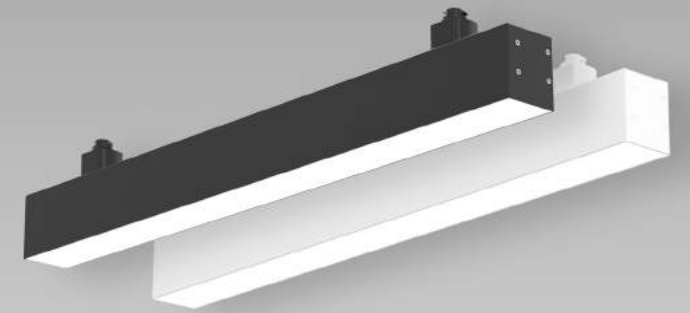

CHOOSE THE LUMINAIRE TO SET YOUR SCENE

LED CYLINDER TRACK HEAD LIGHT

With a sleek 6" cylindrical design, horizontal rotating, vertical pivoting features, and five selectable color temperatures, the Cylinder Track Head creates the perfect ambiance to enhance any space.

LED ZOOMABLE CYLINDER TRACK HEAD LIGHT

Inspired by the Cylinder Track Head, this model is tailored for higher ceiling applications and features a zoomable design, allowing adjustments from 20° to 50° (spot/narrow flood/flood), delivering up to 3,300 lumens.

LED CYLINDER TRACK PENDANT LIGHT

To complement the cylinder head design, incorporate the Cylinder Track Pendant for areas dedicated to task or accent lighting. This addition enhances dimension and creates focal points within the space.

LED LINEAR TRACK LUMINAIRE

Designed to visually complement clean lines in modern architecture, the 2 ft Linear Track Luminaire runs parallel to the track to provide a uniform and subtle way to seamlessly enhance interiors.