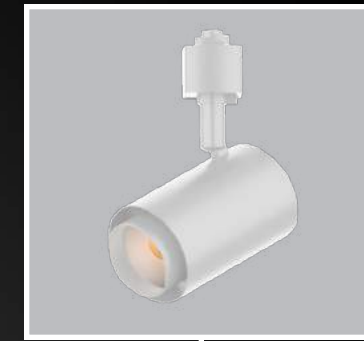

LED TRACK HEAD

12W
1,080 lm
>90 CRI
27 / 30 / 35 /
40 / 5000K