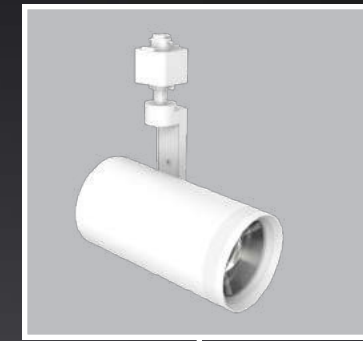

LED ZOOMABLE TRACK HEAD

20W / 30W
2,200 / 3,300 lm
>90 CRI
27 / 30 / 35 /
40 / 5000K