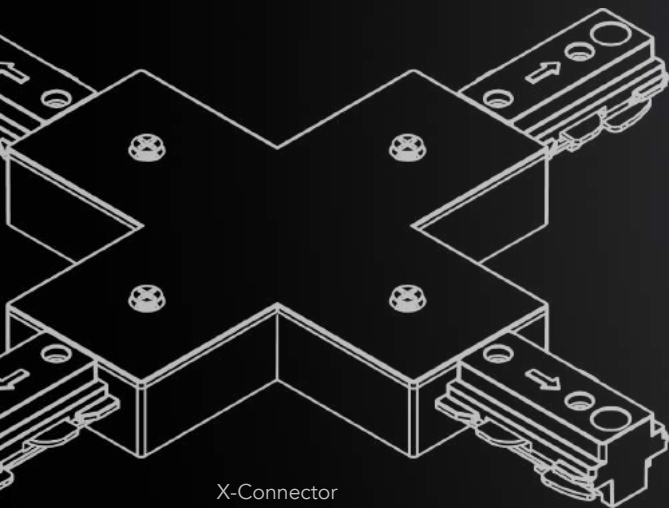

X-Connector