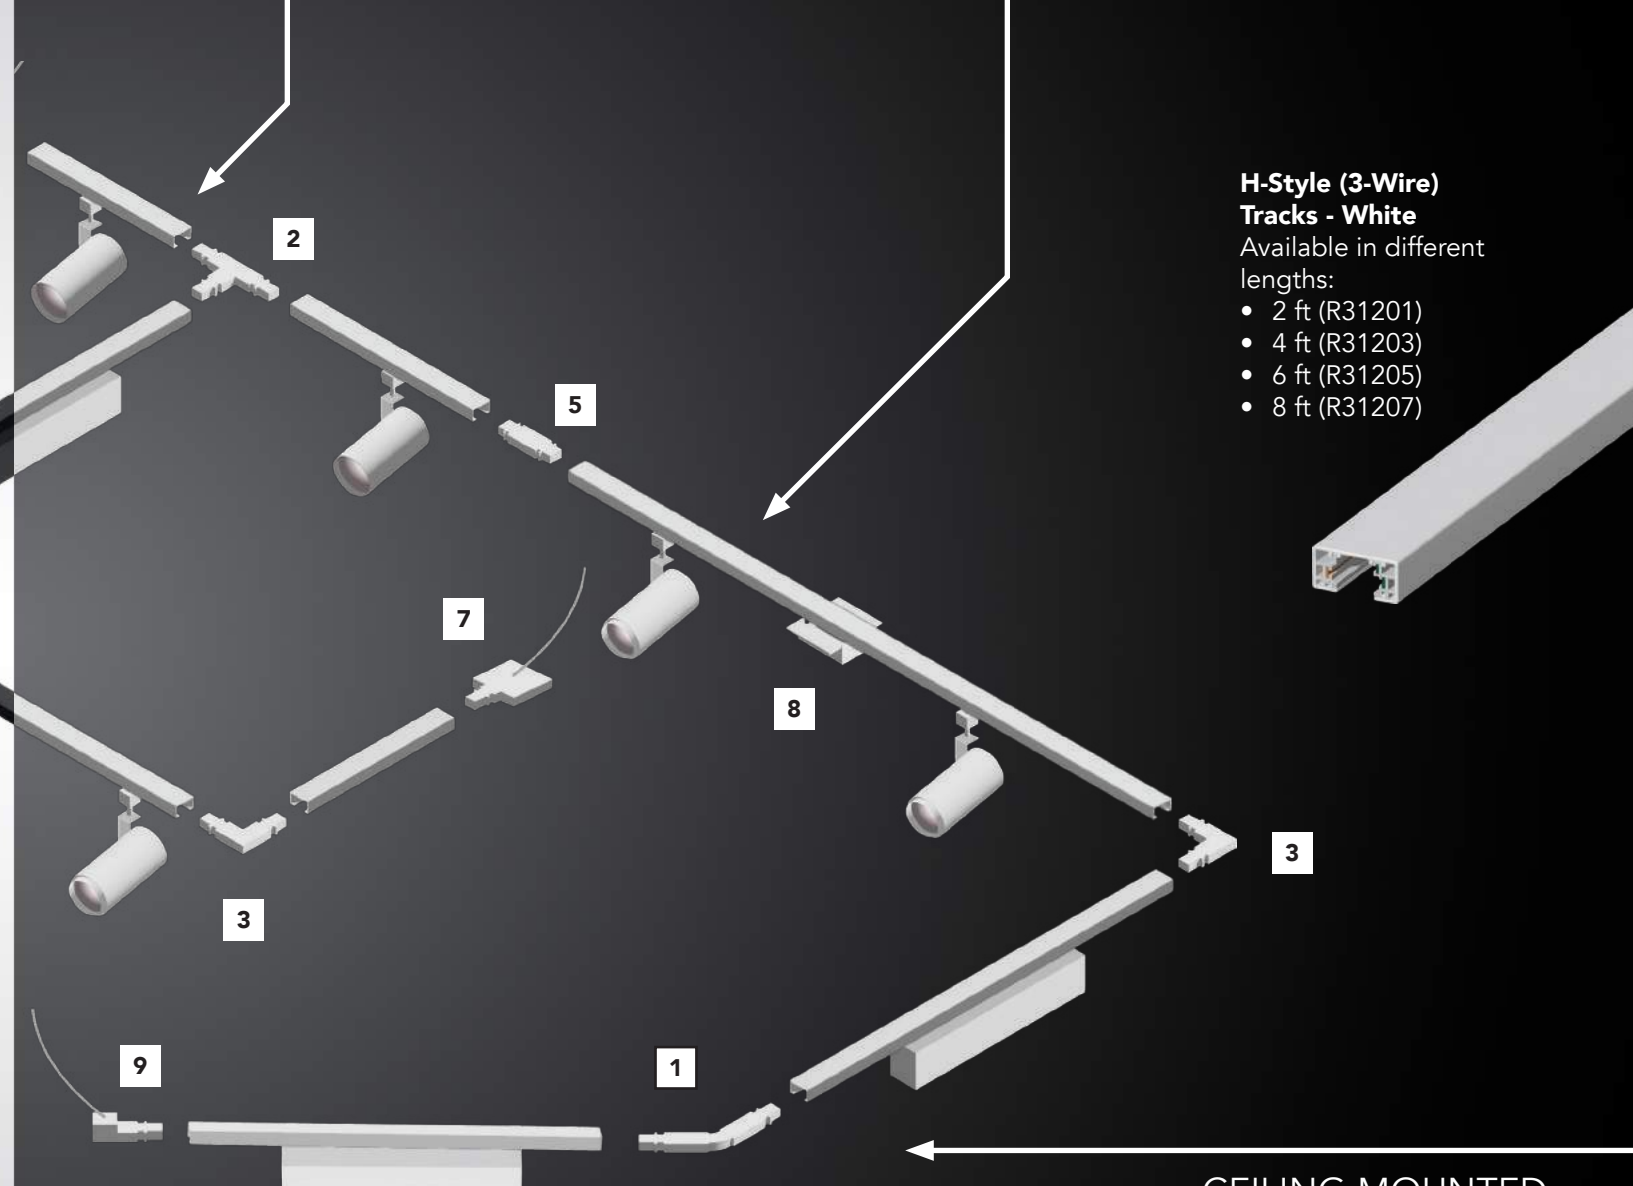

H-Style (3-Wire) Tracks - White

Available in different lengths:

- 2 ft (R31201)
- 4 ft (R31203)
- 6 ft (R31205)
- 8 ft (R31207)

CEILING MOUNTED CONFIGURATION

LEGEND

1 Flexible Connector	4 "X" Connector	7 End Feed Kit	10 13 ft Cable Kit (4.0 m)
2 "T" Connector	5 "I" Connector	8 Floating Canopy	
3 "L" Connector	6 Live End Connector	9 Conduit Connector