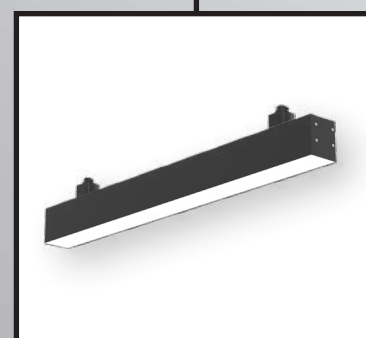

LED LINEAR TRACK LUMINAIRE

30W
2700 lm
>90 CRI
30 / 40 /
5000K