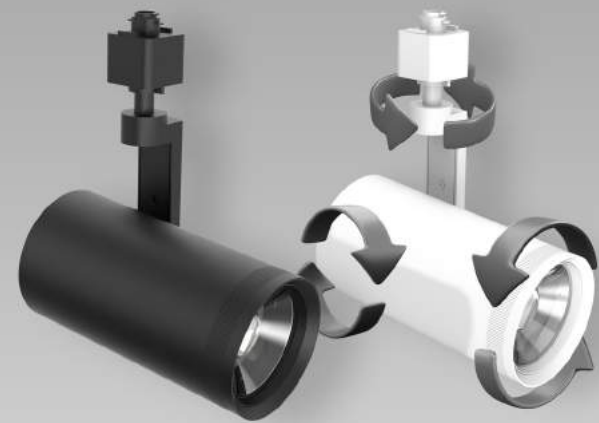

CHOOSE THE LUMINAIRE TO SET YOUR SCENE

LED CYLINDER TRACK HEAD LIGHT

With a sleek 6" cylindrical design, horizontal rotating, vertical pivoting features, and five selectable color temperatures, the Cylinder Track Head creates the perfect ambiance to enhance any space.

LED ZOOMABLE CYLINDER TRACK HEAD LIGHT

Inspired by the Cylinder Track Head, this model is tailored for higher ceiling applications and features a zoomable design, allowing adjustments from 20° to 50° (spot/narrow flood/flood), delivering up to 3,300 lumens.

LED CYLINDER TRACK PENDANT LIGHT

To complement the cylinder head design, incorporate the Cylinder Track Pendant for areas dedicated to task or accent lighting. This addition enhances dimension and creates focal points within the space.

LED LINEAR TRACK LUMINAIRE

Designed to visually complement clean lines in modern architecture, the 2 ft Linear Track Luminaire runs parallel to the track to provide a uniform and subtle way to seamlessly enhance interiors.