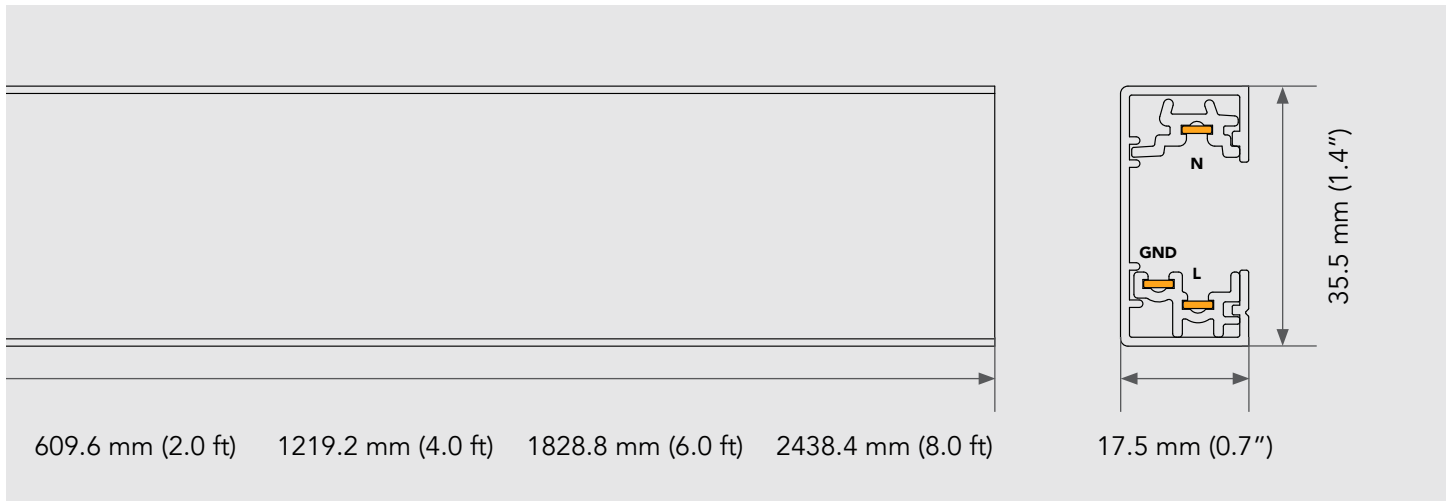

### Key Specifications

<b>Wire Type</b>	Halo-Style, Three-Wire
<b>Circuit Type</b>	Single-Circuit
<b>Material</b>	Extruded alum-ally profiles
<b>Surface Finish</b>	Powder coating
<b>Colors</b>	White, Black
<b>Size</b>	17.5mm x 35.5mm
<b>Lengths</b>	2 ft, 4 ft, 6 ft, 8 ft
<b>Mounting</b>	Surface or Suspension
<b>Applications</b>	Commercial or Residential lighting

## Dimensions

**"L" Connector**  
W 108.5 mm (4.24") x H 108.5 mm (4.24")

**"T" Canopy**  
W 180 mm (7.09") x H 108.5 mm (4.24")

**"X" Connector**  
W 180 mm (7.09") x H 180 mm (7.09")

**Flexible Connector**  
W 175 mm (6.89") x H 35 mm (1.38")

**Floating Canopy**  
W 107 mm (4.21") x H 107 mm (4.21")