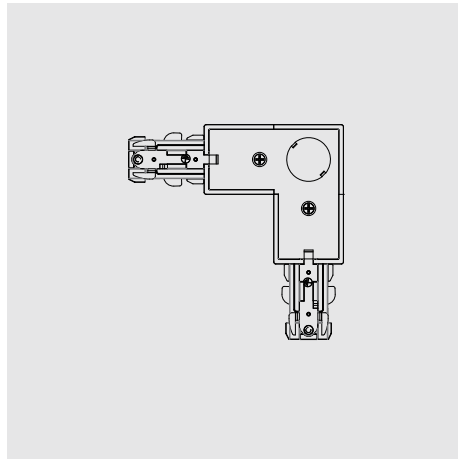

## Dimensions

Flexible Connector

Floating Canopy

Cable Kit

Order#	Model	Description
R31901	RENO-TKH-LEC-WH	Live End Connector White
R31902	RENO-TKH-LEC-BK	Live End Connector Black
R31903	RENO-TKH-EFK-WH	End Feed Kit White
R31904	RENO-TKH-EFK-BK	End Feed Kit Black
R31905	RENO-TKH-CC-WH	Conduit Connector White
R31906	RENO-TKH-CC-BK	Conduit Connector Black
R31907	RENO-TKH-MJ-WH	"I" Connector White
R31908	RENO-TKH-MJ-BK	"I" Connector Black
R31909	RENO-TKH-LC-WH	"L" Connector White
R31910	RENO-TKH-LC-BK	"L" Connector Black
R31911	RENO-TKH-TC-WH	"T" Connector White
R31912	RENO-TKH-TC-BK	"T" Connector Black
R31913	RENO-TKH-XC-WH	"X" Connector White
R31914	RENO-TKH-XC-BK	"X" Connector Black
R31915	RENO-TKH-FC-WH	Flexible Connector White
R31916	RENO-TKH-FC-BK	Flexible Connector Black
R31917	RENO-TKH-FCF-WH	Floating Canopy White
R31918	RENO-TKH-FCF-BK	Floating Canopy Black
R31919	RENO-TKH-CAB-WH	4M Cable White
R31920	RENO-TKH-CAB-BK	4M Cable Black
R31923	RENO-TKH-TPK-WH	Track Pendant Kit White
R31924	RENO-TKH-TPK-BK	Track Pendant Kit Black

## Accessory Dimensions

**Live End Connector**  
W 106.5 mm (4.19") x H 35.5 mm (1.38")

**End Feed Kit**  
W 147 mm (5.79") x H 110 mm (4.33")

**Conduit Connector**  
W 147 mm (5.79") x H 33 mm (1.3")

**"I" Connector**  
W 79.5 mm (3.13") x H 35.5 mm (1.38")

**"L" Connector**  
W 108.5 mm (4.24") x H 108.5 mm (4.24")

**"T" Canopy**  
W 180 mm (7.09") x H 108.5 mm (4.24")

**"X" Connector**  
W 180 mm (7.09") x H 180 mm (7.09")

**Flexible Connector**  
W 175 mm (6.89") x H 35 mm (1.38")