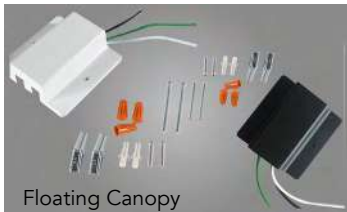

## Accessories

Live End Connector

End Feed Kit

Conduit Connector

"I" Connector

"L" Connector

"T" Connector

"X" Connector

Flexible Connector

Floating Canopy

Cable Kit

Order#	Model	Description
R31901	RENO-TKH-LEC-WH	Live End Connector White
R31902	RENO-TKH-LEC-BK	Live End Connector Black
R31903	RENO-TKH-EFK-WH	End Feed Kit White
R31904	RENO-TKH-EFK-BK	End Feed Kit Black
R31905	RENO-TKH-CC-WH	Conduit Connector White
R31906	RENO-TKH-CC-BK	Conduit Connector Black
R31907	RENO-TKH-MJ-WH	"I" Connector White
R31908	RENO-TKH-MJ-BK	"I" Connector Black
R31909	RENO-TKH-LC-WH	"L" Connector White
R31910	RENO-TKH-LC-BK	"L" Connector Black
R31911	RENO-TKH-TC-WH	"T" Connector White
R31912	RENO-TKH-TC-BK	"T" Connector Black
R31913	RENO-TKH-XC-WH	"X" Connector White
R31914	RENO-TKH-XC-BK	"X" Connector Black
R31915	RENO-TKH-FC-WH	Flexible Connector White
R31916	RENO-TKH-FC-BK	Flexible Connector Black
R31917	RENO-TKH-FCF-WH	Floating Canopy White
R31918	RENO-TKH-FCF-BK	Floating Canopy Black
R31919	RENO-TKH-CAB-WH	4M Cable White
R31920	RENO-TKH-CAB-BK	4M Cable Black
R31923	RENO-TKH-TPK-WH	Track Pendant Kit White
R31924	RENO-TKH-TPK-BK	Track Pendant Kit Black