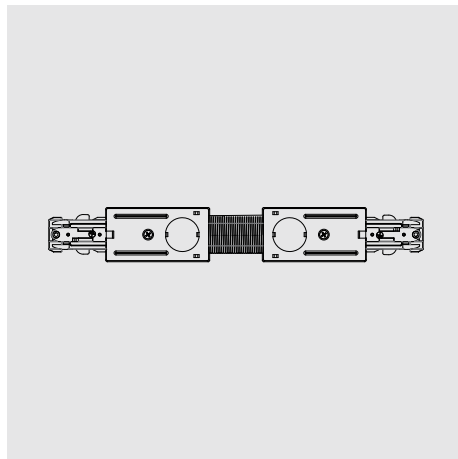

### Product Features

- Three-wire and one-phase H-Style track system
- Extruded alum-alloy profile
- High performance at thermal conductivity
- Surface finished with powder coating
- White & black colors are available
- Varied types of connectors are available
- 3 pcs of copper strips for electrical conductivity
- Flame-retarded PVC strips ensure electrical safety
- Accessories are available for suspended mounting

Flexible Connector

Floating Canopy

Cable Kit

Order#	Model	Description
R31901	RENO-TKH-LEC-WH	Live End Connector White
R31902	RENO-TKH-LEC-BK	Live End Connector Black
R31903	RENO-TKH-EFK-WH	End Feed Kit White
R31904	RENO-TKH-EFK-BK	End Feed Kit Black
R31905	RENO-TKH-CC-WH	Conduit Connector White
R31906	RENO-TKH-CC-BK	Conduit Connector Black
R31907	RENO-TKH-MJ-WH	"I" Connector White
R31908	RENO-TKH-MJ-BK	"I" Connector Black
R31909	RENO-TKH-LC-WH	"L" Connector White
R31910	RENO-TKH-LC-BK	"L" Connector Black
R31911	RENO-TKH-TC-WH	"T" Connector White
R31912	RENO-TKH-TC-BK	"T" Connector Black
R31913	RENO-TKH-XC-WH	"X" Connector White
R31914	RENO-TKH-XC-BK	"X" Connector Black
R31915	RENO-TKH-FC-WH	Flexible Connector White
R31916	RENO-TKH-FC-BK	Flexible Connector Black
R31917	RENO-TKH-FCF-WH	Floating Canopy White
R31918	RENO-TKH-FCF-BK	Floating Canopy Black
R31919	RENO-TKH-CAB-WH	4M Cable White
R31920	RENO-TKH-CAB-BK	4M Cable Black
R31923	RENO-TKH-TPK-WH	Track Pendant Kit White
R31924	RENO-TKH-TPK-BK	Track Pendant Kit Black

## Accessory Dimensions

**Live End Connector**  
W 106.5 mm (4.19") x H 35.5 mm (1.38")

**End Feed Kit**  
W 147 mm (5.79") x H 110 mm (4.33")

**Conduit Connector**  
W 147 mm (5.79") x H 33 mm (1.3")

**"I" Connector**  
W 79.5 mm (3.13") x H 35.5 mm (1.38")

**"L" Connector**  
W 108.5 mm (4.24") x H 108.5 mm (4.24")

**"T" Canopy**  
W 180 mm (7.09") x H 108.5 mm (4.24")

**"X" Connector**  
W 180 mm (7.09") x H 180 mm (7.09")

**Flexible Connector**  
W 175 mm (6.89") x H 35 mm (1.38")