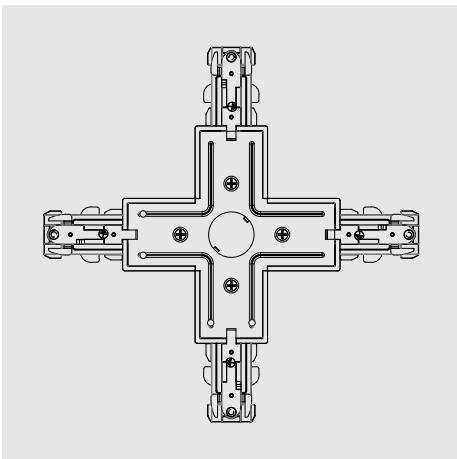

## Dimensions

Flexible Connector

Floating Canopy

Cable Kit

Order#	Model	Description
R31901	RENO-TKH-LEC-WH	Live End Connector White
R31902	RENO-TKH-LEC-BK	Live End Connector Black
R31903	RENO-TKH-EFK-WH	End Feed Kit White
R31904	RENO-TKH-EFK-BK	End Feed Kit Black
R31905	RENO-TKH-CC-WH	Conduit Connector White
R31906	RENO-TKH-CC-BK	Conduit Connector Black
R31907	RENO-TKH-MJ-WH	"I" Connector White
R31908	RENO-TKH-MJ-BK	"I" Connector Black
R31909	RENO-TKH-LC-WH	"L" Connector White
R31910	RENO-TKH-LC-BK	"L" Connector Black
R31911	RENO-TKH-TC-WH	"T" Connector White
R31912	RENO-TKH-TC-BK	"T" Connector Black
R31913	RENO-TKH-XC-WH	"X" Connector White
R31914	RENO-TKH-XC-BK	"X" Connector Black
R31915	RENO-TKH-FC-WH	Flexible Connector White
R31916	RENO-TKH-FC-BK	Flexible Connector Black
R31917	RENO-TKH-FCF-WH	Floating Canopy White
R31918	RENO-TKH-FCF-BK	Floating Canopy Black
R31919	RENO-TKH-CAB-WH	4M Cable White
R31920	RENO-TKH-CAB-BK	4M Cable Black
R31923	RENO-TKH-TPK-WH	Track Pendant Kit White
R31924	RENO-TKH-TPK-BK	Track Pendant Kit Black

## Accessory Dimensions

**Live End Connector**  
W 106.5 mm (4.19") x H 35.5 mm (1.38")

**End Feed Kit**  
W 147 mm (5.79") x H 110 mm (4.33")

**Conduit Connector**  
W 147 mm (5.79") x H 33 mm (1.3")

**"I" Connector**  
W 79.5 mm (3.13") x H 35.5 mm (1.38")

**"L" Connector**  
W 108.5 mm (4.24") x H 108.5 mm (4.24")

**"T" Canopy**  
W 180 mm (7.09") x H 108.5 mm (4.24")

**"X" Connector**  
W 180 mm (7.09") x H 180 mm (7.09")

**Flexible Connector**  
W 175 mm (6.89") x H 35 mm (1.38")