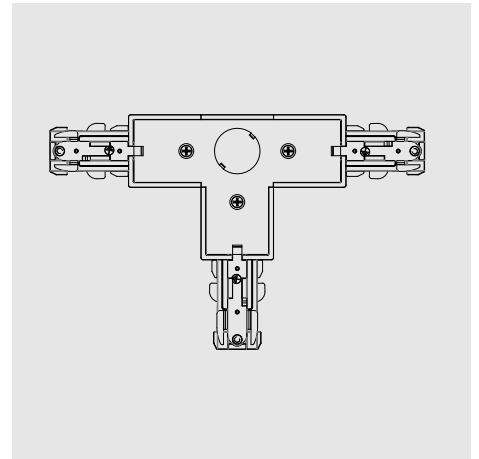

## Dimensions

Flexible Connector

Floating Canopy

Cable Kit

Order#	Model	Description
R31901	RENO-TKH-LEC-WH	Live End Connector White
R31902	RENO-TKH-LEC-BK	Live End Connector Black
R31903	RENO-TKH-EFK-WH	End Feed Kit White
R31904	RENO-TKH-EFK-BK	End Feed Kit Black
R31905	RENO-TKH-CC-WH	Conduit Connector White
R31906	RENO-TKH-CC-BK	Conduit Connector Black
R31907	RENO-TKH-MJ-WH	"I" Connector White
R31908	RENO-TKH-MJ-BK	"I" Connector Black
R31909	RENO-TKH-LC-WH	"L" Connector White
R31910	RENO-TKH-LC-BK	"L" Connector Black
R31911	RENO-TKH-TC-WH	"T" Connector White
R31912	RENO-TKH-TC-BK	"T" Connector Black
R31913	RENO-TKH-XC-WH	"X" Connector White
R31914	RENO-TKH-XC-BK	"X" Connector Black
R31915	RENO-TKH-FC-WH	Flexible Connector White
R31916	RENO-TKH-FC-BK	Flexible Connector Black
R31917	RENO-TKH-FCF-WH	Floating Canopy White
R31918	RENO-TKH-FCF-BK	Floating Canopy Black
R31919	RENO-TKH-CAB-WH	4M Cable White
R31920	RENO-TKH-CAB-BK	4M Cable Black
R31923	RENO-TKH-TPK-WH	Track Pendant Kit White
R31924	RENO-TKH-TPK-BK	Track Pendant Kit Black

## Accessory Dimensions

**Live End Connector**  
W 106.5 mm (4.19") x H 35.5 mm (1.38")

**End Feed Kit**  
W 147 mm (5.79") x H 110 mm (4.33")

**Conduit Connector**  
W 147 mm (5.79") x H 33 mm (1.3")

**"I" Connector**  
W 79.5 mm (3.13") x H 35.5 mm (1.38")

**"L" Connector**  
W 108.5 mm (4.24") x H 108.5 mm (4.24")

**"T" Canopy**  
W 180 mm (7.09") x H 108.5 mm (4.24")

**"X" Connector**  
W 180 mm (7.09") x H 180 mm (7.09")

**Flexible Connector**  
W 175 mm (6.89") x H 35 mm (1.38")