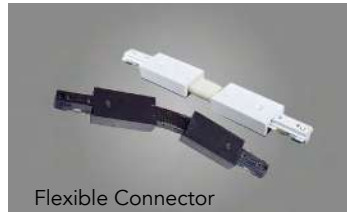

## Accessories

Live End Connector

End Feed Kit

Conduit Connector

"I" Connector

"L" Connector

"T" Connector

"X" Connector

Flexible Connector

Floating Canopy

Cable Kit

Order#	Model	Description
R31901	RENO-TKH-LEC-WH	Live End Connector White
R31902	RENO-TKH-LEC-BK	Live End Connector Black
R31903	RENO-TKH-EFK-WH	End Feed Kit White
R31904	RENO-TKH-EFK-BK	End Feed Kit Black
R31905	RENO-TKH-CC-WH	Conduit Connector White
R31906	RENO-TKH-CC-BK	Conduit Connector Black
R31907	RENO-TKH-MJ-WH	"I" Connector White
R31908	RENO-TKH-MJ-BK	"I" Connector Black
R31909	RENO-TKH-LC-WH	"L" Connector White
R31910	RENO-TKH-LC-BK	"L" Connector Black
R31911	RENO-TKH-TC-WH	"T" Connector White
R31912	RENO-TKH-TC-BK	"T" Connector Black
R31913	RENO-TKH-XC-WH	"X" Connector White
R31914	RENO-TKH-XC-BK	"X" Connector Black
R31915	RENO-TKH-FC-WH	Flexible Connector White
R31916	RENO-TKH-FC-BK	Flexible Connector Black
R31917	RENO-TKH-FCF-WH	Floating Canopy White
R31918	RENO-TKH-FCF-BK	Floating Canopy Black
R31919	RENO-TKH-CAB-WH	4M Cable White
R31920	RENO-TKH-CAB-BK	4M Cable Black
R31923	RENO-TKH-TPK-WH	Track Pendant Kit White
R31924	RENO-TKH-TPK-BK	Track Pendant Kit Black