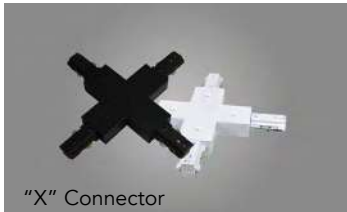

## Accessories

Live End Connector

End Feed Kit

Conduit Connector

"I" Connector

"L" Connector

"T" Connector

"X" Connector

Flexible Connector

Floating Canopy

Cable Kit

Order#	Model	Description
R31901	RENO-TKH-LEC-WH	Live End Connector White
R31902	RENO-TKH-LEC-BK	Live End Connector Black
R31903	RENO-TKH-EFK-WH	End Feed Kit White
R31904	RENO-TKH-EFK-BK	End Feed Kit Black
R31905	RENO-TKH-CC-WH	Conduit Connector White
R31906	RENO-TKH-CC-BK	Conduit Connector Black
R31907	RENO-TKH-MJ-WH	"I" Connector White
R31908	RENO-TKH-MJ-BK	"I" Connector Black
R31909	RENO-TKH-LC-WH	"L" Connector White
R31910	RENO-TKH-LC-BK	"L" Connector Black
R31911	RENO-TKH-TC-WH	"T" Connector White
R31912	RENO-TKH-TC-BK	"T" Connector Black
R31913	RENO-TKH-XC-WH	"X" Connector White
R31914	RENO-TKH-XC-BK	"X" Connector Black
R31915	RENO-TKH-FC-WH	Flexible Connector White
R31916	RENO-TKH-FC-BK	Flexible Connector Black
R31917	RENO-TKH-FCF-WH	Floating Canopy White
R31918	RENO-TKH-FCF-BK	Floating Canopy Black
R31919	RENO-TKH-CAB-WH	4M Cable White
R31920	RENO-TKH-CAB-BK	4M Cable Black
R31923	RENO-TKH-TPK-WH	Track Pendant Kit White
R31924	RENO-TKH-TPK-BK	Track Pendant Kit Black