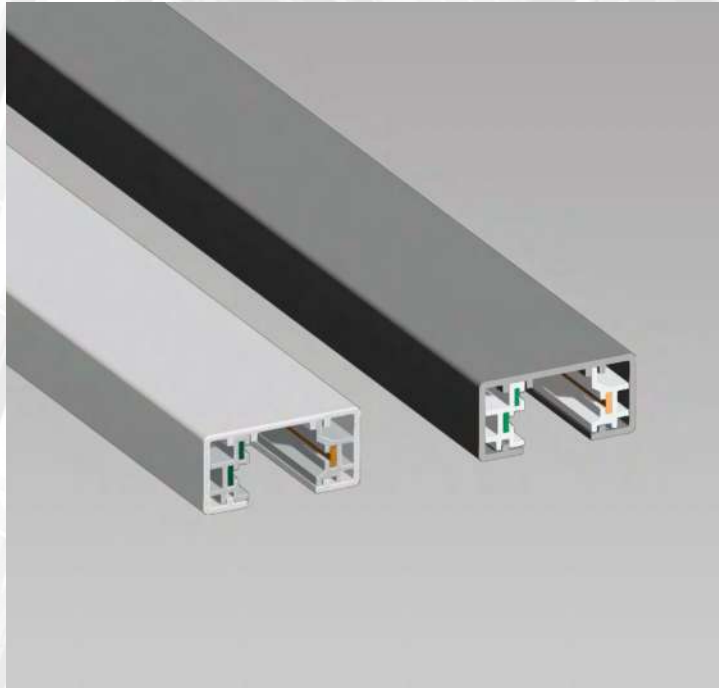

## H-Style Track System

Date		Project	
Type		Part Number	

ARCHITECTURAL LUMINAIRES BY RENO LIGHTING

The STORY Series Track Lighting is a versatile solution for illuminating modern homes and studios. Suitable for both standard and vaulted ceilings, they offer a range of configurations that allow for creative flexibility. Combine them with our Story Series Tracking Lighting Luminaires to meet the needs of evolving commercial and residential spaces.

### Product Features

- Three-wire and one-phase H-Style track system
- Extruded alum-alloy profile
- High performance at thermal conductivity
- Surface finished with powder coating
- White & black colors are available
- Varied types of connectors are available
- 3 pcs of copper strips for electrical conductivity
- Flame-retarded PVC strips ensure electrical safety
- Accessories are available for suspended mounting

### Key Specifications

<b>Wire Type</b>	Halo-Style, Three-Wire
<b>Circuit Type</b>	Single-Circuit
<b>Material</b>	Extruded alum-ally profiles
<b>Surface Finish</b>	Powder coating
<b>Colors</b>	White, Black
<b>Size</b>	17.5mm x 35.5mm
<b>Lengths</b>	2 ft, 4 ft, 6 ft, 8 ft
<b>Mounting</b>	Surface or Suspension
<b>Applications</b>	Commercial or Residential lighting