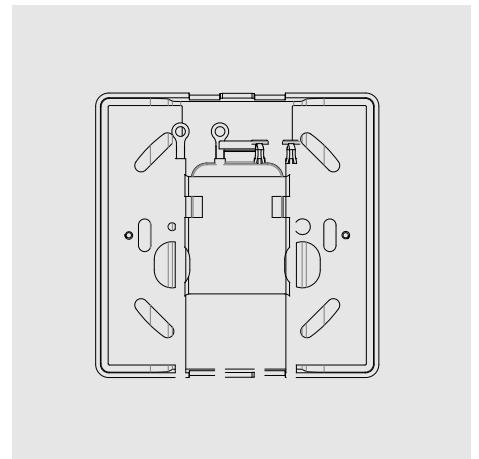

## Dimensions

## Accessory Dimensions

**Live End Connector**  
W 106.5 mm (4.19") x H 35.5 mm (1.38")

**End Feed Kit**  
W 147 mm (5.79") x H 110 mm (4.33")

**Conduit Connector**  
W 147 mm (5.79") x H 33 mm (1.3")

**"I" Connector**  
W 79.5 mm (3.13") x H 35.5 mm (1.38")

**"L" Connector**  
W 108.5 mm (4.24") x H 108.5 mm (4.24")

**"T" Canopy**  
W 180 mm (7.09") x H 108.5 mm (4.24")

**"X" Connector**  
W 180 mm (7.09") x H 180 mm (7.09")

**Flexible Connector**  
W 175 mm (6.89") x H 35 mm (1.38")

**Floating Canopy**  
W 107 mm (4.21") x H 107 mm (4.21")