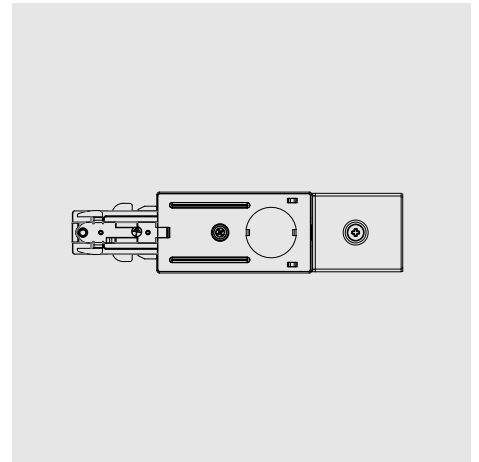

## Accessories

Live End Connector

End Feed Kit

Conduit Connector

"I" Connector

"L" Connector

"T" Connector

"X" Connector

Flexible Connector

Floating Canopy

Cable Kit

Order#	Model	Description
R31901	RENO-TKH-LEC-WH	Live End Connector White
R31902	RENO-TKH-LEC-BK	Live End Connector Black
R31903	RENO-TKH-EFK-WH	End Feed Kit White
R31904	RENO-TKH-EFK-BK	End Feed Kit Black
R31905	RENO-TKH-CC-WH	Conduit Connector White
R31906	RENO-TKH-CC-BK	Conduit Connector Black
R31907	RENO-TKH-MJ-WH	"I" Connector White
R31908	RENO-TKH-MJ-BK	"I" Connector Black
R31909	RENO-TKH-LC-WH	"L" Connector White
R31910	RENO-TKH-LC-BK	"L" Connector Black
R31911	RENO-TKH-TC-WH	"T" Connector White
R31912	RENO-TKH-TC-BK	"T" Connector Black
R31913	RENO-TKH-XC-WH	"X" Connector White
R31914	RENO-TKH-XC-BK	"X" Connector Black
R31915	RENO-TKH-FC-WH	Flexible Connector White
R31916	RENO-TKH-FC-BK	Flexible Connector Black
R31917	RENO-TKH-FCF-WH	Floating Canopy White
R31918	RENO-TKH-FCF-BK	Floating Canopy Black
R31919	RENO-TKH-CAB-WH	4M Cable White
R31920	RENO-TKH-CAB-BK	4M Cable Black
R31923	RENO-TKH-TPK-WH	Track Pendant Kit White
R31924	RENO-TKH-TPK-BK	Track Pendant Kit Black

## Accessory Dimensions

**Live End Connector**  
W 106.5 mm (4.19") x H 35.5 mm (1.38")

**End Feed Kit**  
W 147 mm (5.79") x H 110 mm (4.33")

**Conduit Connector**  
W 147 mm (5.79") x H 33 mm (1.3")

**"I" Connector**  
W 79.5 mm (3.13") x H 35.5 mm (1.38")

**"L" Connector**  
W 108.5 mm (4.24") x H 108.5 mm (4.24")

**"T" Canopy**  
W 180 mm (7.09") x H 108.5 mm (4.24")

**"X" Connector**  
W 180 mm (7.09") x H 180 mm (7.09")

**Flexible Connector**  
W 175 mm (6.89") x H 35 mm (1.38")