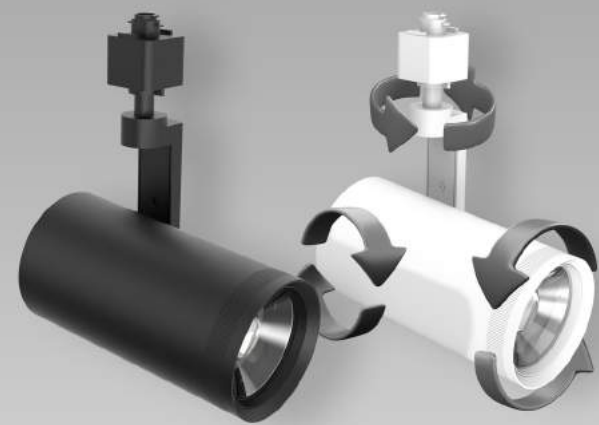

CHOOSE THE LUMINAIRE TO SET YOUR SCENE

LED CYLINDER TRACK HEAD LIGHT

With a sleek 6" cylindrical design, horizontal rotating, vertical pivoting features, and five selectable color temperatures, the Cylinder Track Head creates the perfect ambiance to enhance any space.

LED ZOOMABLE CYLINDER TRACK HEAD LIGHT

Inspired by the Cylinder Track Head, this model is tailored for higher ceiling applications and features a zoomable design, allowing adjustments from 20° to 50° (spot/narrow flood/flood), delivering up to 3,300 lumens.

LED CYLINDER TRACK PENDANT LIGHT

To complement the cylinder head design, incorporate the Cylinder Track Pendant for areas dedicated to task or accent lighting. This addition enhances dimension and creates focal points within the space.

LED LINEAR TRACK LUMINAIRE

Designed to visually complement clean lines in modern architecture, the 2 ft Linear Track Luminaire runs parallel to the track to provide a uniform and subtle way to seamlessly enhance interiors.