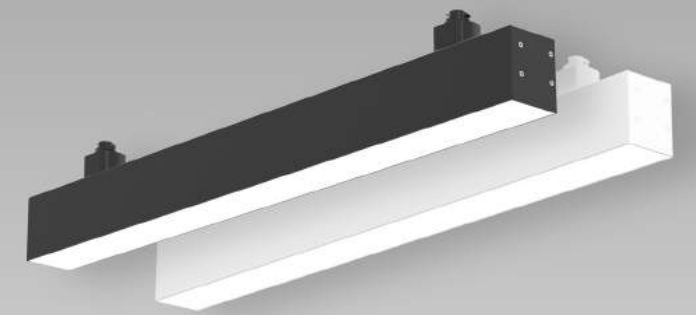

CHOOSE THE LUMINAIRE TO SET YOUR SCENE

LED CYLINDER TRACK HEAD LIGHT

With a sleek 6" cylindrical design, horizontal rotating, vertical pivoting features, and five selectable color temperatures, the Cylinder Track Head creates the perfect ambiance to enhance any space.

LED ZOOMABLE CYLINDER TRACK HEAD LIGHT

Inspired by the Cylinder Track Head, this model is tailored for higher ceiling applications and features a zoomable design, allowing adjustments from 20° to 50° (spot/narrow flood/flood), delivering up to 3,300 lumens.

LED CYLINDER TRACK PENDANT LIGHT

To complement the cylinder head design, incorporate the Cylinder Track Pendant for areas dedicated to task or accent lighting. This addition enhances dimension and creates focal points within the space.

LED LINEAR TRACK LUMINAIRE

Designed to visually complement clean lines in modern architecture, the 2 ft Linear Track Luminaire runs parallel to the track to provide a uniform and subtle way to seamlessly enhance interiors.