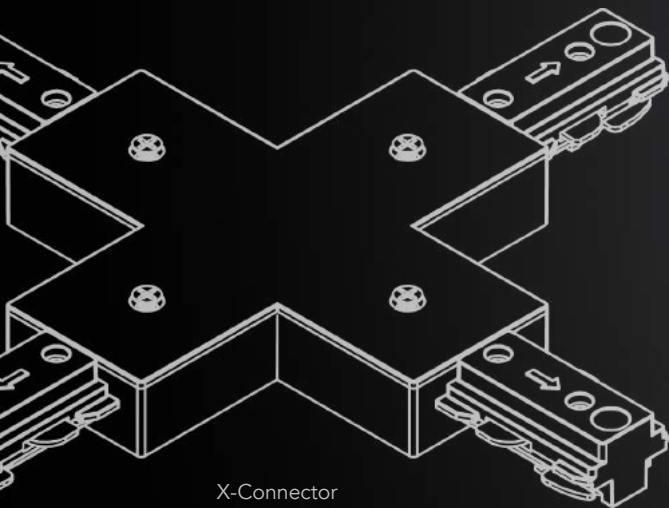

FEATURE YOUR STORY

Highlight a specific feature of the room by angling light against the wall or object to bring out your design intent.

A ROBUST H-STYLE TRACK SYSTEM

Your journey begins with the track. The elegance of a design relies on the precise placement of spotlights, illuminating spaces with intention.

The Story Series Track System is designed using the most popular H-System (Halo compatible) and offers an extensive array of components to tailor the perfect configuration for your vision.

H-Style Tracks