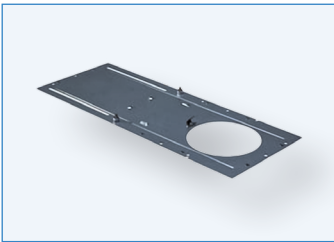

SPECIFICATIONS – 12W

Order#	Model	Wattage	Voltage	Lumens	Efficacy	CCT	Finish
R36017	RENO-4-S12W-MCCT-WH-SQ	12W	120V	811 lm	68 lm/W	2700K	White
				905 lm	75 lm/W	3000K	
				980 lm	82 lm/W	3500K	
				972 lm	81 lm/W	4000K	
				879 lm	73 lm/W	5000K	
R36018	RENO-4-S12W-MCCT-BK-SQ	12W	120V	811 lm	68 lm/W	2700K	Black
				905 lm	75 lm/W	3000K	
				980 lm	82 lm/W	3500K	
				972 lm	81 lm/W	4000K	
				879 lm	73 lm/W	5000K	

ACCESSORIES – MOUNTING

R39108
RENO-MP4
4" Mounting Plate without Clip