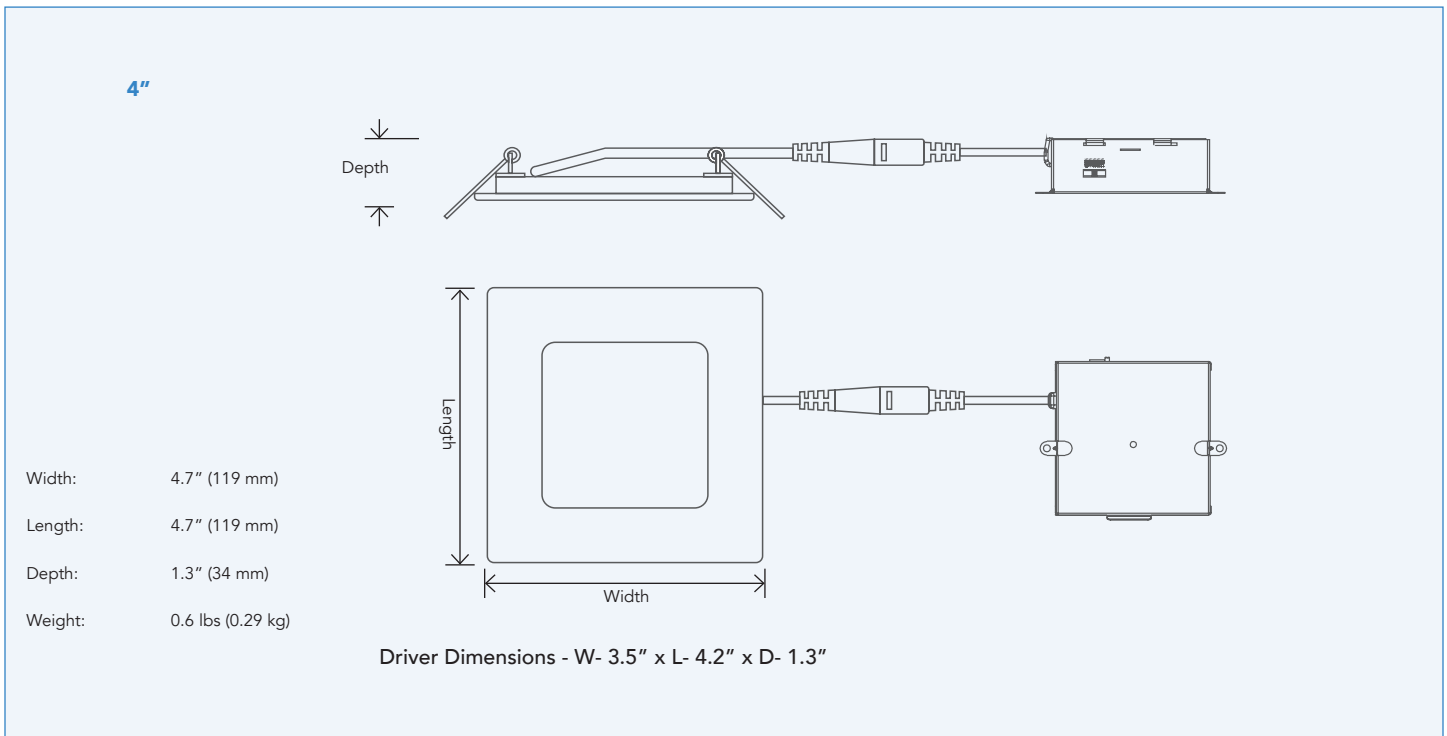

*NOTE: Width in ceiling needed for the driver to fit is 3" Cut hole size 4-1/4" (108mm)