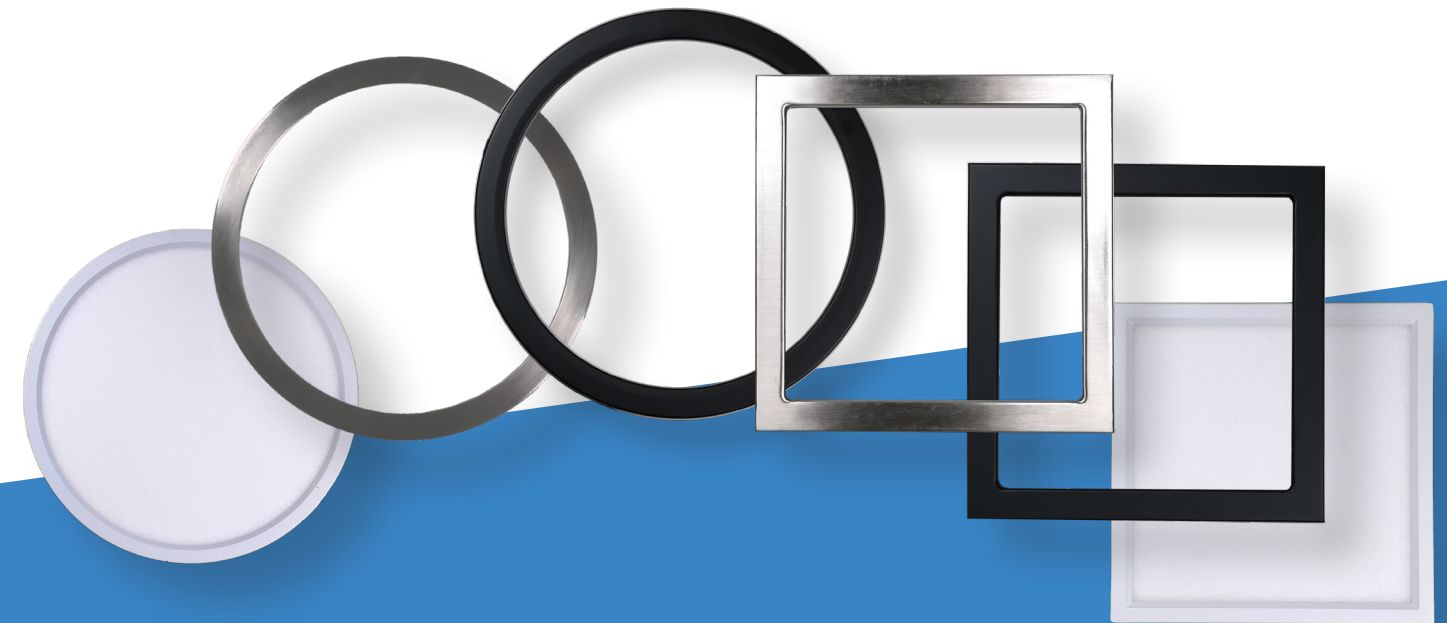

SLEEK STYLE, EFFORTLESS INSTALL

Invite warmth and illumination into any space with an ultra-slim solution designed for direct installation onto standard junction boxes.

STYLE ON DEMAND

Swap, match, and refresh any space with interchangeable trims available in Matte Black or Brushed Nickel finishes.

KEY FEATURES

- Ultra-slim profile minimizes overhead obstructions and are suitable for low ceiling applications
- Available in 5", 7", 9", 12", 15" 19"*
Round and Square** designs
- Optional colored trim (Black or Brushed Nickel) accessories for design flexibility
- Translucent, glare-free lens for soft, comfortable light
- 5 CCT Selectable built-in (27/30/35/40/5000K) and 80/90 CRI
- TRIAC Dimming for a wide range of dimmer compatibility
- IC-rated direct contact with insulation
- Wet location rated for use in bathrooms and outdoor spaces

* 19" size only available in Brushed Nickel

** Square design not available in 15"

LOW PROFILE, HIGH IMPACT

Introducing the Sol Series Slim Surface Fixtures, a low profile surface mount fixture that brings a burst of illumination to any space. With a purpose-built design to simplify the installation process, they easily mount onto standard J-boxes, making them a perfect solution for retrofit and new build projects.