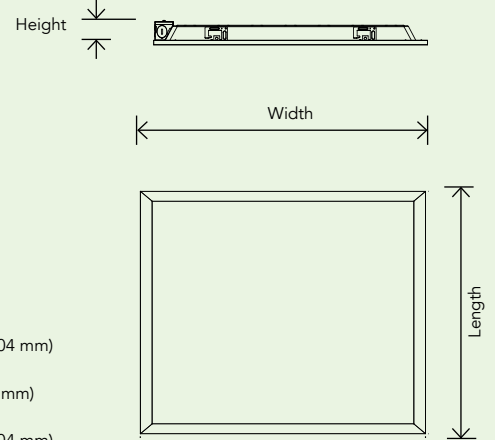

1X4

Width: 12.0" (304 mm)
 Height: 1.8" (45.4 mm)
 Length: 47.8" (1214 mm)
 Weight: 3.5 lbs (1.59 kg)

2X2

Width: 23.9" (604 mm)
 Height: 1.7" (44 mm)
 Length: 23.9" (604 mm)
 Weight: 3.5 lbs (1.59 kg)

2X4

Width: 23.9" (604 mm)
 Height: 1.7" (44 mm)
 Length: 47.8" (1214 mm)
 Weight: 4.6 lbs (2.09 kg)