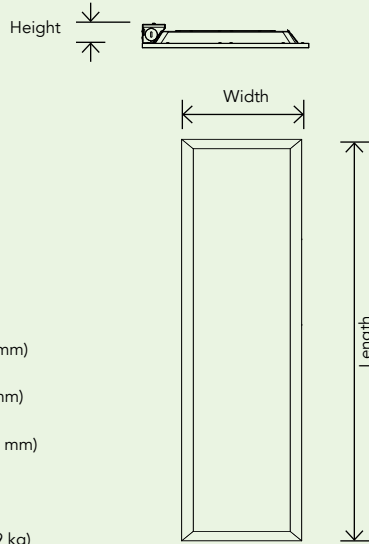

R39204
RENO-RP
Suspension Kit

R39114
RENO-BLPL-JB
Expansion junction box

Order#	Model	Description
R39211	RENO-RFK14	Recessed Flange Kit for 1x4
R39213	RENO-RFK24	Recessed Flange Kit for 2x4
R39201	RENO-SMK14	Surface Mounted Kit for 1x4
R39203	RENO-SMK24	Surface Mounted Kit for 2x4
R39204	RENO-RP	Suspension Kit
R39114	RENO-BLPL-JB	Expansion Junction Box for R35307

1X4

Width: 12.0" (304 mm)
 Height: 1.8" (45.4 mm)
 Length: 47.8" (1214 mm)
 Weight: 3.5 lbs (1.59 kg)

2X2

Width: 23.9" (604 mm)
 Height: 1.7" (44 mm)
 Length: 23.9" (604 mm)
 Weight: 3.5 lbs (1.59 kg)

2X4

Width: 23.9" (604 mm)
 Height: 1.7" (44 mm)
 Length: 47.8" (1214 mm)
 Weight: 4.6 lbs (2.09 kg)