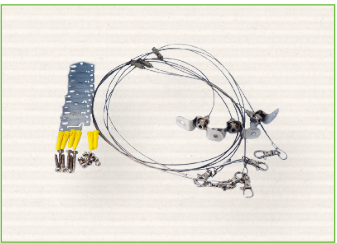

ACCESSORIES – MOUNTING

R39211
RENO-RFK14
Recessed Flange Kit for 1x4

R39213
RENO-RFK24
Recessed Flange Kit for 2x4

R39201
RENO-SMK14
Surface Mounted Kits for 1x4

R39203
RENO-SMK24
Surface Mounted Kits for 2x4

R39204
RENO-RP
Suspension Kit

R39114
RENO-BLPL-JB
Expansion junction box

Order#	Model	Description
R39211	RENO-RFK14	Recessed Flange Kit for 1x4
R39213	RENO-RFK24	Recessed Flange Kit for 2x4
R39201	RENO-SMK14	Surface Mounted Kit for 1x4
R39203	RENO-SMK24	Surface Mounted Kit for 2x4
R39204	RENO-RP	Suspension Kit
R39114	RENO-BLPL-JB	Expansion Junction Box for R35307