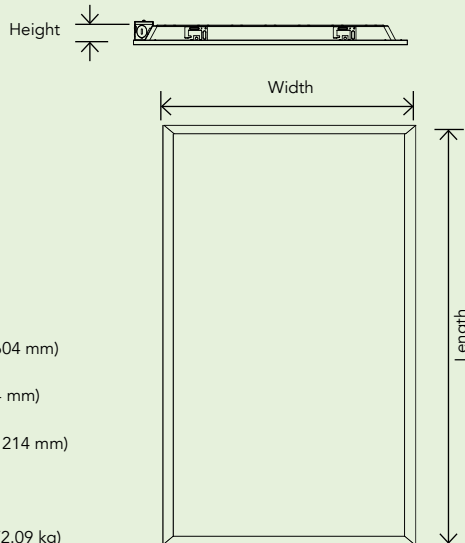

1X4

Width: 12.0" (304 mm)
 Height: 1.8" (45.4 mm)
 Length: 47.8" (1214 mm)
 Weight: 3.5 lbs (1.59 kg)

2X2

Width: 23.9" (604 mm)
 Height: 1.7" (44 mm)
 Length: 23.9" (604 mm)
 Weight: 3.5 lbs (1.59 kg)

2X4

Width: 23.9" (604 mm)
 Height: 1.7" (44 mm)
 Length: 47.8" (1214 mm)
 Weight: 4.6 lbs (2.09 kg)