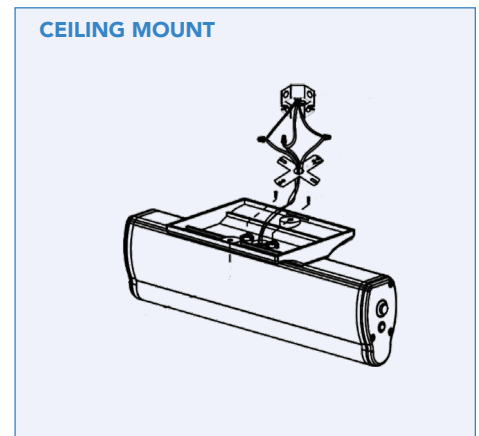

SPECIFICATIONS

Order#	Model	Input Voltage	Power	Discharge Time	Charging Time	Battery Type
R61003	RENO-REL-U	120-347VAC	3W	>120 Minutes	24 Hours	Nickel Cadmium

MOUNTING