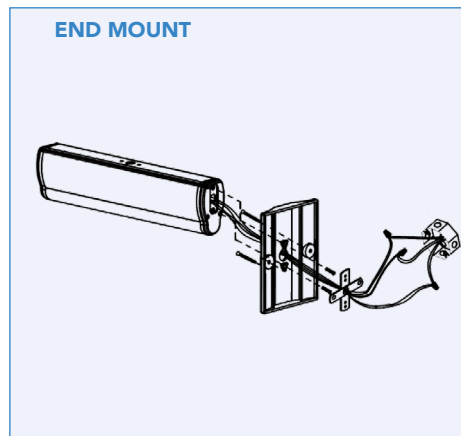

SPECIFICATIONS

Order#	Model	Input Voltage	Power	Discharge Time	Charging Time	Battery Type
R61003	RENO-REL-U	120-347VAC	3W	>120 Minutes	24 Hours	Nickel Cadmium

MOUNTING