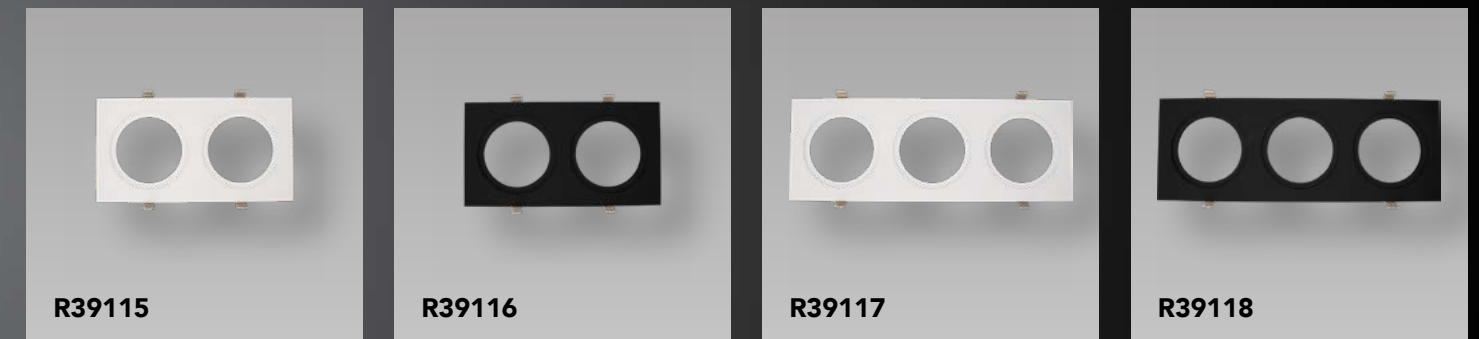

## ROUND REGRESS GIMBALLS

Order#	Model	Heads	Wattage	CCT	Lumens	CRI	Finish
R36122	RENO-LED-AURA-35-S12W-5CCT-BK	Single	12W	27/30/35/40/5000K	900 lm	90	Black
R36121	RENO-LED-AURA-35-S12W-5CCT-WH	Single	12W	27/30/35/40/5000K	900 lm	90	White
R36124	RENO-LED-AURA-4-S12W-5CCT-BK	Single	12W	27/30/35/40/5000K	900 lm	90	Black
R36123	RENO-LED-AURA-4-S12W-5CCT-WH	Single	12W	27/30/35/40/5000K	900 lm	90	White

## SQUARE REGRESS GIMBALLS

Order#	Model	Heads	Wattage	CCT	Lumens	CRI	Finish
R36126	RENO-LED-AURA-35-S12W-5CCT-BK-SQ	Single	12W	27/30/35/40/5000K	900 lm	90	Black
R36125	RENO-LED-AURA-35-S12W-5CCT-WH-SQ	Single	12W	27/30/35/40/5000K	900 lm	90	White
R36128	RENO-LED-AURA-35-S24W-5CCT-BK-SQ	Dual	24W	27/30/35/40/5000K	1,800 lm	90	Black
R36127	RENO-LED-AURA-35-S24W-5CCT-WH-SQ	Dual	24W	27/30/35/40/5000K	1,800 lm	90	White
R36130	RENO-LED-AURA-35-S36W-5CCT-BK-SQ	3-Head	36W	27/30/35/40/5000K	2,700 lm	90	Black
R36129	RENO-LED-AURA-35-S36W-5CCT-WH-SQ	3-Head	36W	27/30/35/40/5000K	2,700 lm	90	White

## LINEAR RECESSED POT LIGHT

Order#	Model	Heads	Wattage	CCT	Lumens	CRI	Finish
R36140	RENO-LRSL-5CCT-8W-WH	6-head	8W	27/30/35/40/5000K	600 lm	90	White

## ACCESSORIES

Order#	Model	Description
R39115	RENO-MLP2-35-WH	Multiple Lighting System Plates for two White 3.5" Round Regressed Gimballs (R36121)
R39116	RENO-MLP2-35-BK	Multiple Lighting System Plates for two Black 3.5" Round Regressed Gimballs (R36122)
R39117	RENO-MLP3-35-WH	Multiple Lighting System Plates for three White 3.5" Round Regressed Gimballs (R36121)
R39118	RENO-MLP3-35-BK	Multiple Lighting System Plates for three Black 3.5" Round Regressed Gimballs (R36122)
R39107	RENO-MC-123	Multiple Head Universal Pre-Mounting New Construction Plate for 3.5" LED Combo Series
R39108	RENO-MP4	Mounting Plate without clip