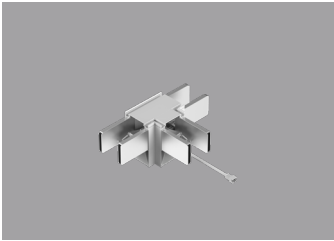

R39426
RENO-TLSN-MCCT-T-WH-G2
4-CCT "T" Shaped Connector