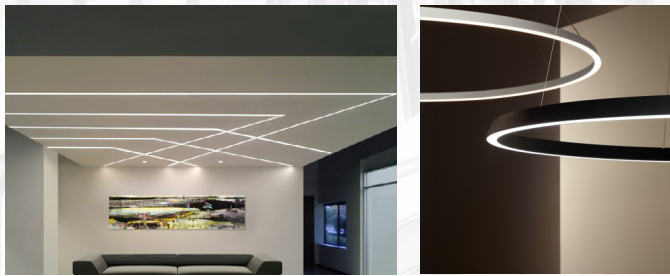

Product Features

- Approved DLC Premium
- Improved installation connection interface
- Varying layout configurations
- Corners and other transition pieces are fully luminous
- Higher efficacy, up to 130lm/W
- Prismatic Diffuser Lens rated UGR<22
- Operating Temperature: (-13°F~104°F) -25~40°C
- Rated lifetime L70: >100,000 hours
- Modern White or Matte Black finish
- 10 Year Limited Warranty

Key Specifications

Voltage	120-347V
Wattage	Selectable
Length	2, 4, & 8FT
Power Factor	>0.9
CCT	Selectable 30/35/40/5000K
CRI	>80
Lumens	Up to 130 lm/W
Beam Angle	120°
Dimming	0-10V
Mounting	Surface, Recessed, Wall, Pendant