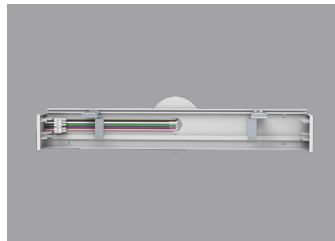

R59455
RENO-WMF4
4ft Wall Mount Frame

Order#	Model	Description
R39451	RENO-RMF2	2ft Recessed Mount Frame
R39452	RENO-RMF4	4ft Recessed Mount Frame
R39453	RENO-RMF8	8ft Recessed Mount Frame
R39408	RENO-TLSN-CK	Linear Connector Kit
R39411	RENO-TLSN-CMK	Surface Mounting Kit
R59454	RENO-WMF2	2ft Wall Mount Frame
R59455	RENO-WMF4	4ft Wall Mount Frame