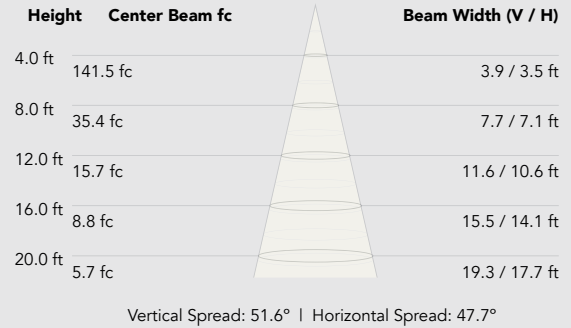

Recessed Mounted Option

Wall Mounted Option

ARRAY Series | Architectural Strip G2

ARCHITECTURAL LUMINAIRES BY RENO LIGHTING

Photometrics

LUMINOUS INTENSITY DISTRIBUTION (2 FT STRIP)

ILLUMINANCE AT A DISTANCE (2 FT STRIP)

LUMINOUS INTENSITY DISTRIBUTION (4 FT STRIP)

ILLUMINANCE AT A DISTANCE (4 FT STRIP)

ARRAY Series | Architectural Strip G2

ARCHITECTURAL LUMINAIRES BY RENO LIGHTING

Photometrics

LUMINOUS INTENSITY DISTRIBUTION (8 FT STRIP)

ILLUMINANCE AT A DISTANCE (8 FT STRIP)

Height	Center Beam fc	Beam Width (V / H)
4.0 ft	863.0 fc	4.2 / 3.7 ft
8.0 ft	215.8 fc	8.3 / 7.4 ft
12.0 ft	95.9 fc	12.5 / 11.1 ft
16.0 ft	53.9 fc	16.7 / 14.8 ft
20.0 ft	34.5 fc	20.8 / 18.5 ft