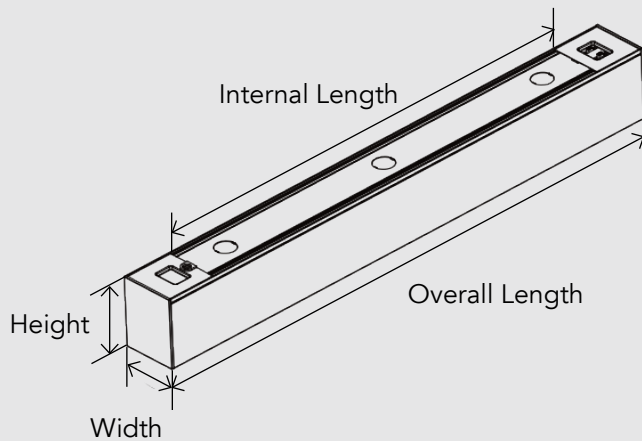

Key Specifications

Voltage	120-347V
Wattage	Selectable
Length	2, 4, & 8FT
Power Factor	>0.9
CCT	Selectable 30/35/40/5000K
CRI	>80
Lumens	Up to 130 lm/W
Beam Angle	120°
Dimming	0-10V
Mounting	Surface, Recessed, Wall, Pendant

Dimensions

2 FT STRIP

Overall Length: 25-5/8"
 Internal Length: 19-1/16"
 Height: 2-61/64"
 Width: 2-23/64"

4 FT STRIP

Overall Length: 47-1/4"
 Internal Length: 42-43/64"
 Height: 2-61/64"
 Width: 2-23/64"