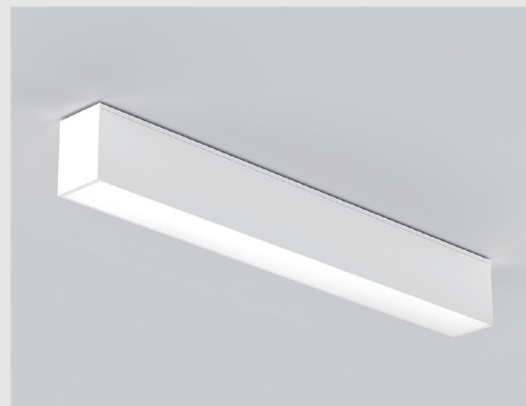

ARCHITECTURAL LUMINAIRES BY RENO LIGHTING

Mounting Options

Suspension Mounted Option

T-Bar Mounting Option

Surface Mounting Option

ARRAY Series | Architectural Strip G2

ARCHITECTURAL LUMINAIRES BY 

Mounting Options

Recessed Mounted Option

Wall Mounted Option

ARRAY Series | Architectural Strip G2

ARCHITECTURAL LUMINAIRES BY RENO LIGHTING

Photometrics

LUMINOUS INTENSITY DISTRIBUTION (2 FT STRIP)

ILLUMINANCE AT A DISTANCE (2 FT STRIP)