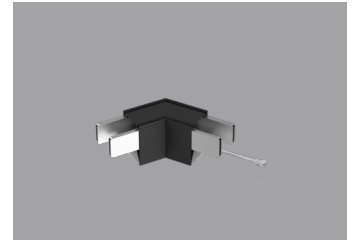

Accessories – Luminous Connectors

R39425
RENO-TLSN-MCCT-X-WH-G2
4-CCT "X" Shaped Connector

R39437
RENO-TLSN-MCCT-X-BK-G2
4-CCT "X" Shaped Connector

R39427
RENO-TLSN-MCCT-V-WH-G2
4-CCT "V" Shaped Connector