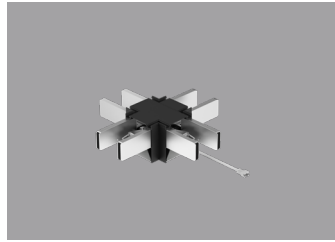

Order#	Model	Description
R39401	RENO-TLSN2-MCCT-7W-UP-WH	2ft Upper Luminous Module White
R39402	RENO-TLSN4-MCCT-12W-UP-WH	4ft Upper Luminous Module White
R39403	RENO-TLSN8-MCCT-15W-UP-WH	8ft Upper Luminous Module White
R39413	RENO-TLSN2-MCCT-7W-UP-BK	2ft Upper Luminous Module Black
R39414	RENO-TLSN4-MCCT-12W-UP-BK	4ft Upper Luminous Module Black
R39415	RENO-TLSN8-MCCT-15W-UP-BK	8ft Upper Luminous Module Black

Accessories – Luminous Connectors

R39425
RENO-TLSN-MCCT-X-WH-G2
4-CCT "X" Shaped Connector

R39437
RENO-TLSN-MCCT-X-BK-G2
4-CCT "X" Shaped Connector

R39427
RENO-TLSN-MCCT-V-WH-G2
4-CCT "V" Shaped Connector