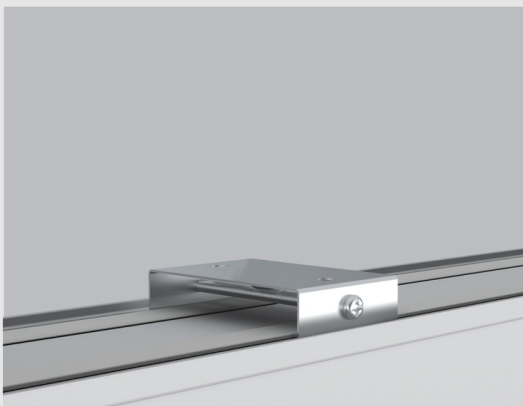

ARCHITECTURAL LUMINAIRES BY RENO LIGHTING

Mounting Options

Suspension Mounted Option

T-Bar Mounting Option

Surface Mounting Option

ARRAY Series | Architectural Strip G2

ARCHITECTURAL LUMINAIRES BY 

Mounting Options