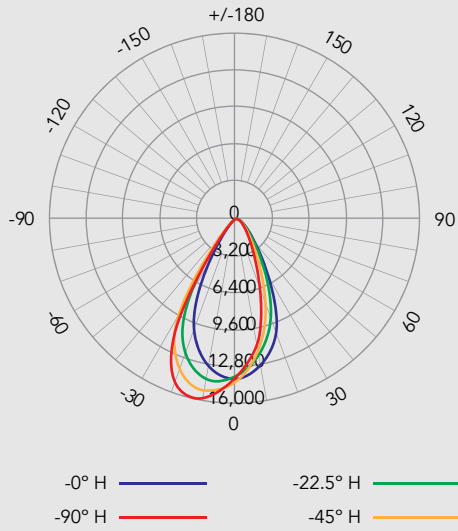

LUMINOUS INTENSITY DISTRIBUTION (4 FT STRIP)

ILLUMINANCE AT A DISTANCE (4 FT STRIP)

ARRAY Series | Architectural Strip G2

ARCHITECTURAL LUMINAIRES BY RENO LIGHTING

Photometrics

LUMINOUS INTENSITY DISTRIBUTION (8 FT STRIP)

ILLUMINANCE AT A DISTANCE (8 FT STRIP)

Height	Center Beam fc	Beam Width (V / H)
4.0 ft	863.0 fc	4.2 / 3.7 ft
8.0 ft	215.8 fc	8.3 / 7.4 ft
12.0 ft	95.9 fc	12.5 / 11.1 ft
16.0 ft	53.9 fc	16.7 / 14.8 ft
20.0 ft	34.5 fc	20.8 / 18.5 ft

Vertical Spread: 55.0° | Horizontal Spread: 49.7°