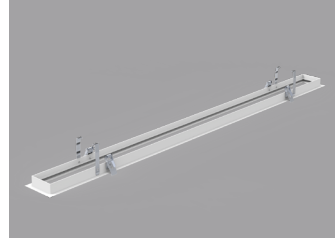

ARRAY Series | Architectural Strip G2

ARCHITECTURAL LUMINAIRES BY RENO LIGHTING

Accessories – Recessed & Wall Mounting

R39451
RENO-RMF2
2ft Recessed Mount Frame

R39452
RENO-RMF4
4ft Recessed Mount Frame

R39453
RENO-RMF8
8ft Recessed Mount Frame