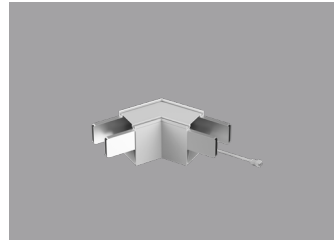

R39427
RENO-TLSN-MCCT-V-WH-G2
4-CCT "V" Shaped Connector