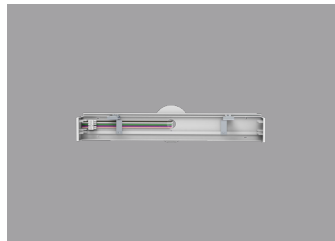

R59454
RENO-WMF2
2ft Wall Mount Frame