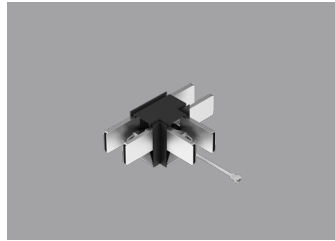

R39438
RENO-TLSN-MCCT-T-BK-G2
4-CCT "T" Shaped Connector