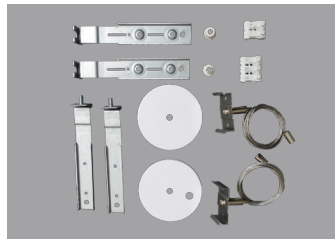

Accessories – Suspended Mounting

R59456
RENO-TBSK
T-Bar Suspension Kit

Order#	Model	Description
R39407	RENO-TLSN-SK	Suspension Kit
R59456	RENO-TBSK	T-Bar Suspension Kit
R39412	RENO-TLSN-CANOPY-WH	Canopy Kit for Ceiling Mount White
R39419	RENO-TLSN-CANOPY-BK	Canopy Kit for Ceiling Mount Black