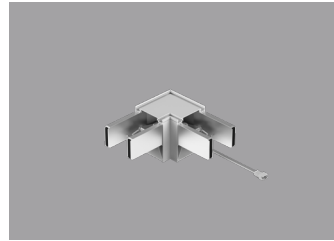

R39424
RENO-TLSN-MCCT-L-WH-G2
4-CCT "L" Shaped Connector