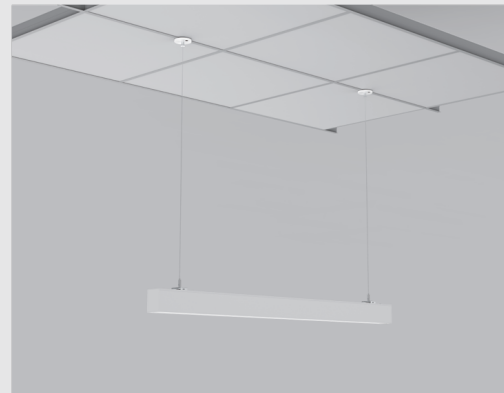

Accessories – Lens

R39440
RENO-TLSN-SCL
Seamless Connection Lens (98ft/30m per roll)

Order#	Model	Description
R39440	RENO-TLSN-SCL	Seamless Connection Lens (98ft/30m per roll)

ARRAY Series | Architectural Strip G2

ARCHITECTURAL LUMINAIRES BY RENO LIGHTING

Mounting Options

Suspension Mounted Option

T-Bar Mounting Option

Surface Mounting Option

ARRAY Series | Architectural Strip G2

ARCHITECTURAL LUMINAIRES BY 

Mounting Options