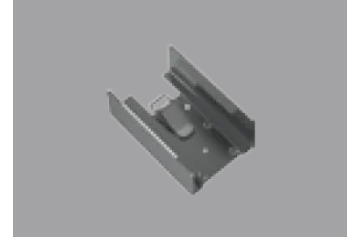

ARRAY Series | Architectural Strip G2

ARCHITECTURAL LUMINAIRES BY RENO LIGHTING

Accessories – Recessed & Wall Mounting

R39451
RENO-RMF2
2ft Recessed Mount Frame

R39452
RENO-RMF4
4ft Recessed Mount Frame

R39453
RENO-RMF8
8ft Recessed Mount Frame