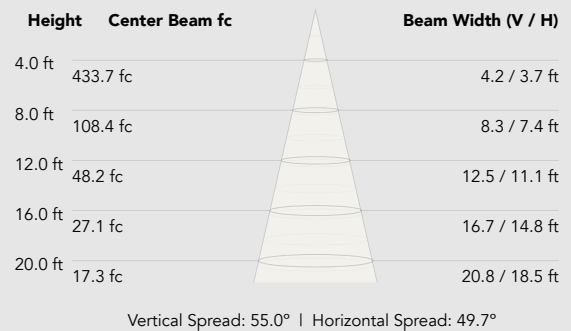

Recessed Mounted Option

Wall Mounted Option

ARRAY Series | Architectural Strip G2

ARCHITECTURAL LUMINAIRES BY RENO LIGHTING

Photometrics

LUMINOUS INTENSITY DISTRIBUTION (2 FT STRIP)

ILLUMINANCE AT A DISTANCE (2 FT STRIP)

LUMINOUS INTENSITY DISTRIBUTION (4 FT STRIP)

ILLUMINANCE AT A DISTANCE (4 FT STRIP)

ARRAY Series | Architectural Strip G2

ARCHITECTURAL LUMINAIRES BY RENO LIGHTING

Photometrics

LUMINOUS INTENSITY DISTRIBUTION (8 FT STRIP)

ILLUMINANCE AT A DISTANCE (8 FT STRIP)

Height	Center Beam fc	Beam Width (V / H)
4.0 ft	863.0 fc	4.2 / 3.7 ft
8.0 ft	215.8 fc	8.3 / 7.4 ft
12.0 ft	95.9 fc	12.5 / 11.1 ft
16.0 ft	53.9 fc	16.7 / 14.8 ft
20.0 ft	34.5 fc	20.8 / 18.5 ft