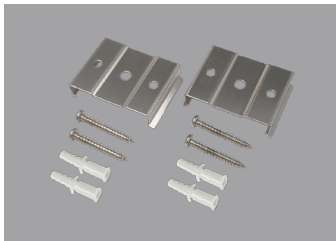

R39411
RENO-TLSN-CMK
Surface Mounting Kit