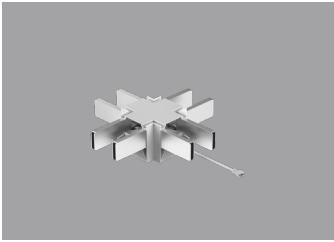

Accessories – Luminous Connectors

R39425
RENO-TLSN-MCCT-X-WH-G2
4-CCT "X" Shaped Connector