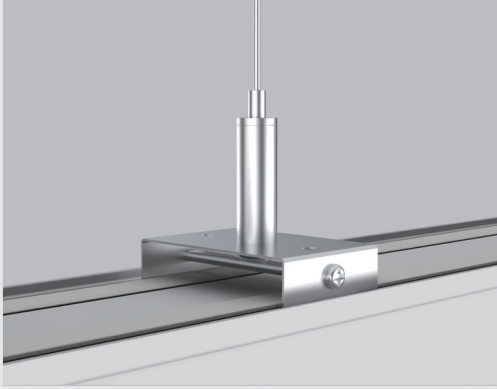

Accessories – Lens

R39440
RENO-TLSN-SCL
Seamless Connection Lens (98ft/30m per roll)

Order#	Model	Description
R39440	RENO-TLSN-SCL	Seamless Connection Lens (98ft/30m per roll)

ARRAY Series | Architectural Strip G2

ARCHITECTURAL LUMINAIRES BY RENO LIGHTING

Mounting Options

Suspension Mounted Option

T-Bar Mounting Option

Surface Mounting Option

ARRAY Series | Architectural Strip G2

ARCHITECTURAL LUMINAIRES BY 

Mounting Options