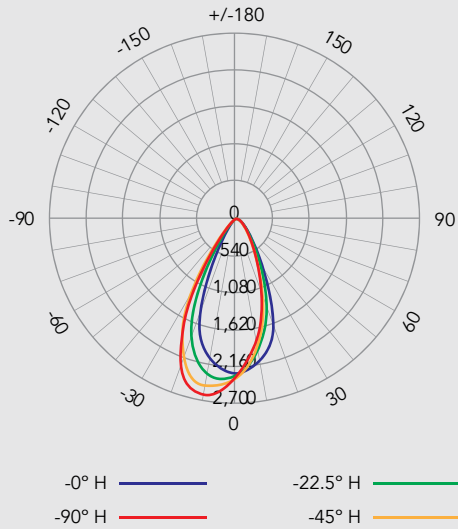

Recessed Mounted Option

Wall Mounted Option

ARRAY Series | Architectural Strip G2

ARCHITECTURAL LUMINAIRES BY RENO LIGHTING

Photometrics

LUMINOUS INTENSITY DISTRIBUTION (2 FT STRIP)

ILLUMINANCE AT A DISTANCE (2 FT STRIP)

LUMINOUS INTENSITY DISTRIBUTION (4 FT STRIP)

ILLUMINANCE AT A DISTANCE (4 FT STRIP)

ARRAY Series | Architectural Strip G2

ARCHITECTURAL LUMINAIRES BY RENO LIGHTING

Photometrics

LUMINOUS INTENSITY DISTRIBUTION (8 FT STRIP)

ILLUMINANCE AT A DISTANCE (8 FT STRIP)

Height	Center Beam fc	Beam Width (V / H)
4.0 ft	863.0 fc	4.2 / 3.7 ft
8.0 ft	215.8 fc	8.3 / 7.4 ft
12.0 ft	95.9 fc	12.5 / 11.1 ft
16.0 ft	53.9 fc	16.7 / 14.8 ft
20.0 ft	34.5 fc	20.8 / 18.5 ft