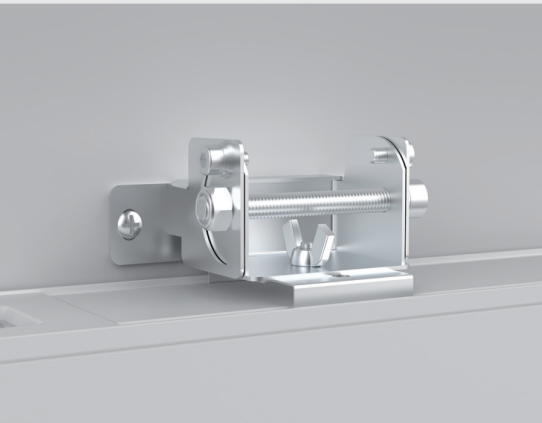

ARRAY Series | Architectural Strip G2

ARCHITECTURAL LUMINAIRES BY

Mounting Options