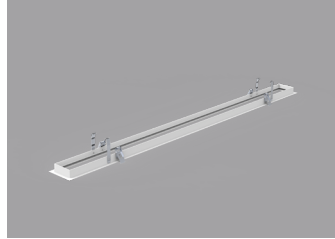

R39452
RENO-RMF4
4ft Recessed Mount Frame