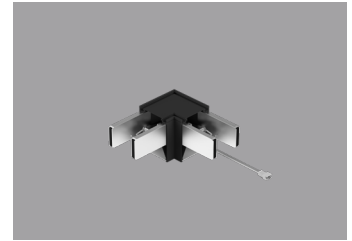

R39439
RENO-TLSN-MCCT-V-BK-G2
4-CCT "V" Shaped Connector

R39426
RENO-TLSN-MCCT-T-WH-G2
4-CCT "T" Shaped Connector

R39438
RENO-TLSN-MCCT-T-BK-G2
4-CCT "T" Shaped Connector

R39424
RENO-TLSN-MCCT-L-WH-G2
4-CCT "L" Shaped Connector