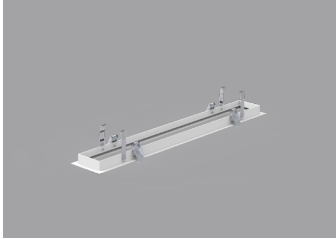

ARRAY Series | Architectural Strip G2

ARCHITECTURAL LUMINAIRES BY RENO LIGHTING

Accessories – Recessed & Wall Mounting

R39451
RENO-RMF2
2ft Recessed Mount Frame