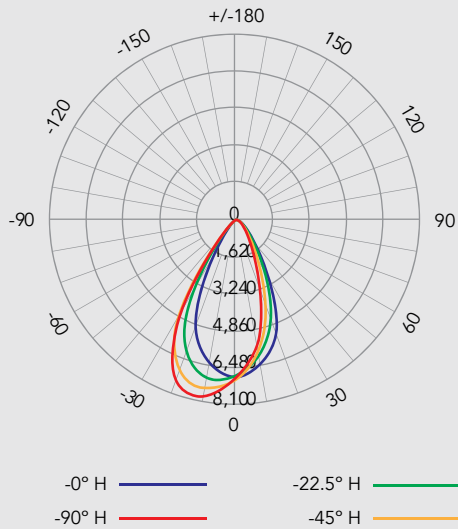

Recessed Mounted Option

Wall Mounted Option

ARRAY Series | Architectural Strip G2

ARCHITECTURAL LUMINAIRES BY RENO LIGHTING

Photometrics

LUMINOUS INTENSITY DISTRIBUTION (2 FT STRIP)

ILLUMINANCE AT A DISTANCE (2 FT STRIP)

LUMINOUS INTENSITY DISTRIBUTION (4 FT STRIP)

ILLUMINANCE AT A DISTANCE (4 FT STRIP)

ARRAY Series | Architectural Strip G2

ARCHITECTURAL LUMINAIRES BY RENO LIGHTING

Photometrics

LUMINOUS INTENSITY DISTRIBUTION (8 FT STRIP)

ILLUMINANCE AT A DISTANCE (8 FT STRIP)

Height	Center Beam fc	Beam Width (V / H)
4.0 ft	863.0 fc	4.2 / 3.7 ft
8.0 ft	215.8 fc	8.3 / 7.4 ft
12.0 ft	95.9 fc	12.5 / 11.1 ft
16.0 ft	53.9 fc	16.7 / 14.8 ft
20.0 ft	34.5 fc	20.8 / 18.5 ft