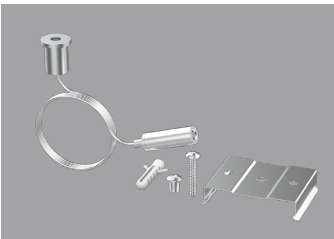

Accessories – Suspended Mounting

R39407
RENO-TLSN-SK
Suspension Kit

Order#	Model	Description
R39407	RENO-TLSN-SK	Suspension Kit
R59456	RENO-TBSK	T-Bar Suspension Kit
R39412	RENO-TLSN-CANOPY-WH	Canopy Kit for Ceiling Mount White
R39419	RENO-TLSN-CANOPY-BK	Canopy Kit for Ceiling Mount Black