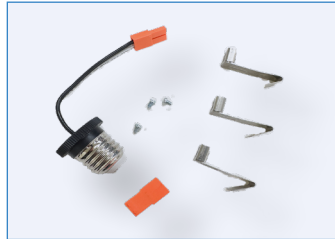

R31187
RENO-S12RT-BK-SQ
12" Black Square Trim

R31188
RENO-S12RT-BN-SQ
12" Brushed Nickel Square Trim

Order#	Model	Description
R31151	RENO-S5RT-BK-SQ	Black Trim for 5" Slim Surface Fixture
R31152	RENO-S5RT-BN-SQ	Brushed Nickel Trim for 5" Slim Surface Fixture
R31153	RENO-S7RT-BK-SQ	Black Trim for 7" Slim Surface Fixture
R31154	RENO-S7RT-BN-SQ	Brushed Nickel Trim for 7" Slim Surface Fixture
R31155	RENO-S9RT-BK-SQ	Black Trim for 9" Slim Surface Fixture
R31156	RENO-S9RT-BN-SQ	Brushed Nickel Trim for 9" Slim Surface Fixture
R31157	RENO-S12RT-BK-SQ	Black Trim for 12" Slim Surface Fixture
R31158	RENO-S12RT-BN-SQ	Brushed Nickel Trim for 12" Slim Surface Fixture

ACCESSORIES – MOUNTING

R31159
RENO-RC4
4" Recessed Can Retrofit Kit

R31160
RENO-RC6
6" Recessed Can Retrofit Kit

Order#	Model	Description
R31159	RENO-RC4	4" Recessed Can Retrofit (E26 ADAPTOR + MOUNTING BRACKET, components for New Construction & Remodeling)
R31160	RENO-RC6	6" Recessed Can Retrofit (E26 ADAPTOR + MOUNTING BRACKET, components for New Construction & Remodeling)