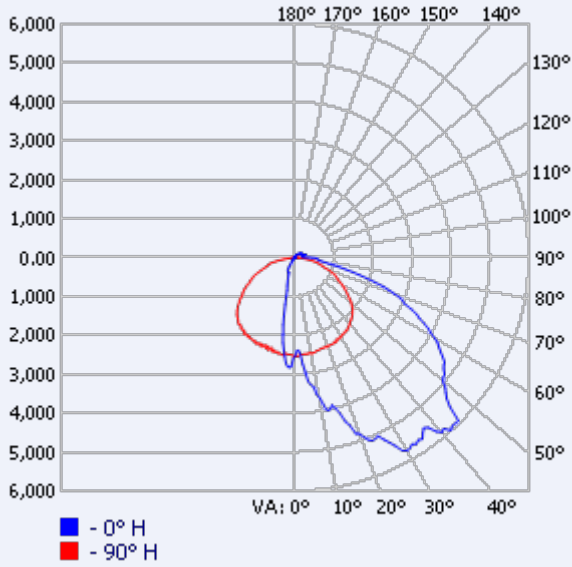

## KEY SPECIFICATIONS

<b>Voltage</b>	120-347V
<b>Wattage</b>	Selectable Wattage: R1 - 30/40/50W R2 - 45/60/75W R3 - 72/96/120W
<b>CCT</b>	Selectable: 3500K, 4000K, 5000K
<b>CRI</b>	>80
<b>Power Factor</b>	>0.9
<b>Lumens</b>	Up to 16,200 lm
<b>Default Fixture Setting</b>	R1 - 50W @ 4000K R2 - 75W @ 4000K R3 - 120W @ 4000K
<b>Beam Angle</b>	110°
<b>Dimming</b>	0-10V
<b>Mounting</b>	Surface, Wall
<b>Applications</b>	Commercial, Hospitals, Warehouse, Schools

## SPECIFICATIONS

Order#	Model	Wattage	Voltage	Lumens	Efficacy	CCT	Finish
R51024	RENO-WP-MW-DV-R1	30W/40W/50W	120-347V	4,050/5,400/6,750lm	135lm/W	30K/40K/50K	Black
R51025	RENO-WP-MW-DV-R2	45W/60W/75W	120-347V	6,075/8,100/10,125lm	135lm/W	30K/40K/50K	Black
R51026	RENO-WP-MW-DV-R3	72W/96W/120W	120-347V	9,720/12,960/16,200lm	135lm/W	30K/40K/50K	Black
R51029	RENO-WP-MW-DV-R2-WH	45W/60W/75W	120-347V	6,075/8,100/10,125lm	135lm/W	30K/40K/50K	White

## PHOTOMETRICS

**PHOTOMETRICS**

**LUMINOUS INTENSITY DISTRIBUTION - R2**

**ILLUMINANCE AT A DISTANCE - R2**

**LUMINOUS INTENSITY DISTRIBUTION - R3**

**ILLUMINANCE AT A DISTANCE - R3**