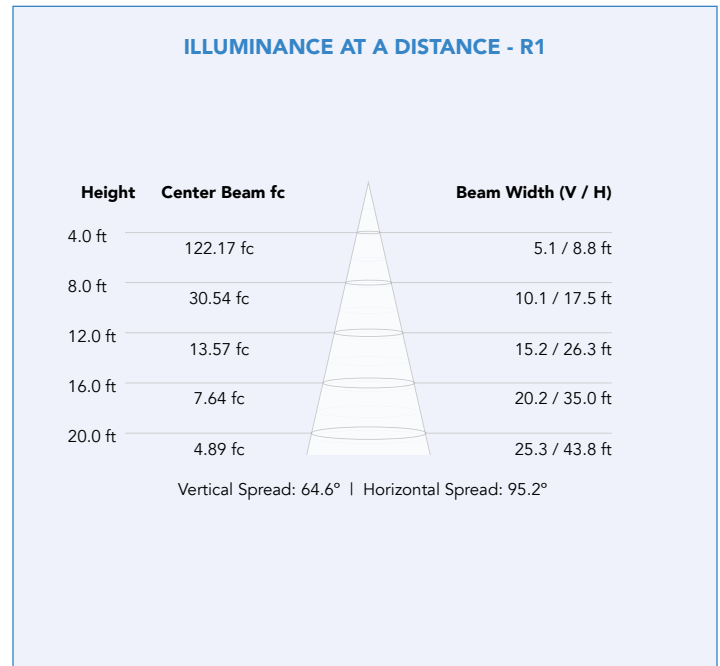

SPECIFICATIONS

Order#	Model	Wattage	Voltage	Lumens	Efficacy	CCT	Finish
R51024	RENO-WP-MW-DV-R1	30W/40W/50W	120-347V	4,050/5,400/6,750lm	135lm/W	30K/40K/50K	Black
R51025	RENO-WP-MW-DV-R2	45W/60W/75W	120-347V	6,075/8,100/10,125lm	135lm/W	30K/40K/50K	Black
R51026	RENO-WP-MW-DV-R3	72W/96W/120W	120-347V	9,720/12,960/16,200lm	135lm/W	30K/40K/50K	Black
R51029	RENO-WP-MW-DV-R2-WH	45W/60W/75W	120-347V	6,075/8,100/10,125lm	135lm/W	30K/40K/50K	White

DLC CERTIFICATION

Order#	Model	Application	DLC Standard	DLC Premium
R51024	RENO-WP-MW-DV-R1	Outdoor Non-Cutoff and Semi-Cutoff Wall-Mounted Area Luminaires	-	S-X6N82F
R51025	RENO-WP-MW-DV-R2	Outdoor Non-Cutoff and Semi-Cutoff Wall-Mounted Area Luminaires	-	S-NIOL7B
R51026	RENO-WP-MW-DV-R3	Outdoor Non-Cutoff and Semi-Cutoff Wall-Mounted Area Luminaires	-	S-ZVGF0R
R51029	RENO-WP-MW-DV-R2-WH	Outdoor Non-Cutoff and Semi-Cutoff Wall-Mounted Area Luminaires	-	S-NIOL7B

PHOTOMETRICS