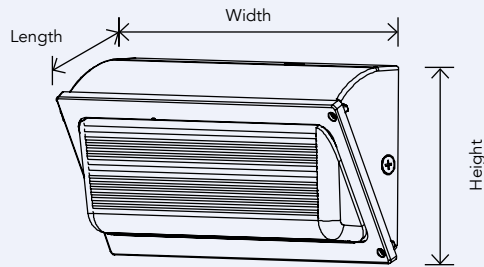

## DIMENSIONS

### R1/R2/R3

Width: 14" (355.6 mm)

Height: 8.8" (223.5 mm)

Length: 4.8" (120 mm)

Weight: 7.5 lbs (3.4 kg)