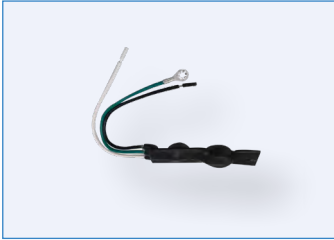

## PHOTOMETRICS

**PHOTOMETRICS**

**LUMINOUS INTENSITY DISTRIBUTION - R2**

**ILLUMINANCE AT A DISTANCE - R2**

**LUMINOUS INTENSITY DISTRIBUTION - R3**

**ILLUMINANCE AT A DISTANCE - R3**

## ACCESSORIES

R59009  
RENO-WP-SP  
10KA Surge Protector

R59007  
RENO-WALL-PACK-WIRE-GUARD  
Wall Pack Wire Guard

R59008  
RENO-WP-SHIELD  
Wall Pack Shield

Order#	Model	Description
R59009	RENO-WP-SP	10KA Surge Protector
R59007	RENO-WALL-PACK-WIRE-GUARD	Wall Pack Wire Guard (R1&R2&R3)
R59008	RENO-WP-SHIELD	Wall Pack Shield (Can be painted to match white)