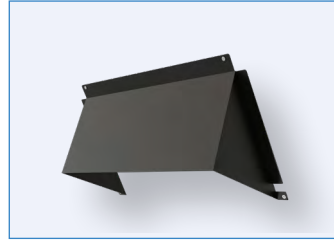

R59008
RENO-WP-SHIELD
Wall Pack Shield

Order#	Model	Description
R59009	RENO-WP-SP	10KA Surge Protector
R59007	RENO-WALL-PACK-WIRE-GUARD	Wall Pack Wire Guard (R1&R2&R3)
R59008	RENO-WP-SHIELD	Wall Pack Shield (Can be painted to match white)