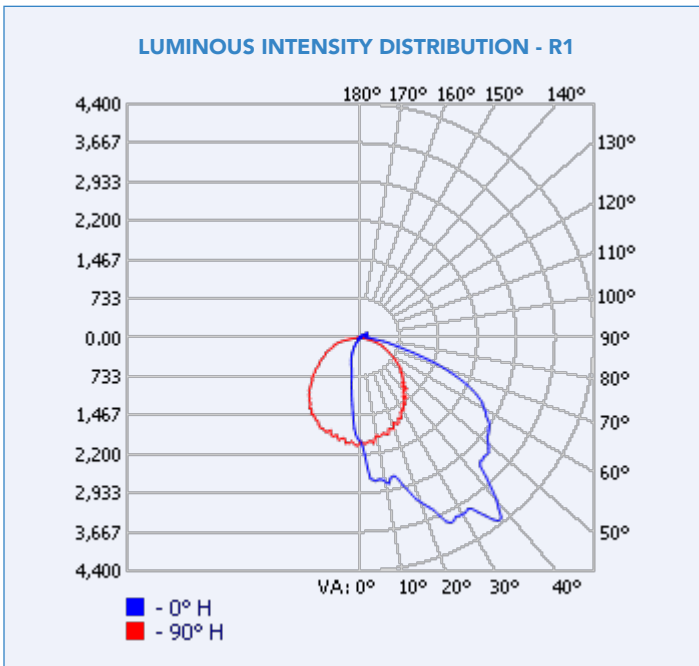

SPECIFICATIONS

Order#	Model	Wattage	Voltage	Lumens	Efficacy	CCT	Finish
R51024	RENO-WP-MW-DV-R1	30W/40W/50W	120-347V	4,050/5,400/6,750lm	135lm/W	30K/40K/50K	Black
R51025	RENO-WP-MW-DV-R2	45W/60W/75W	120-347V	6,075/8,100/10,125lm	135lm/W	30K/40K/50K	Black
R51026	RENO-WP-MW-DV-R3	72W/96W/120W	120-347V	9,720/12,960/16,200lm	135lm/W	30K/40K/50K	Black
R51029	RENO-WP-MW-DV-R2-WH	45W/60W/75W	120-347V	6,075/8,100/10,125lm	135lm/W	30K/40K/50K	White

DLC CERTIFICATION

Order#	Model	Application	DLC Standard	DLC Premium
R51024	RENO-WP-MW-DV-R1	Outdoor Non-Cutoff and Semi-Cutoff Wall-Mounted Area Luminaires	-	S-X6N82F
R51025	RENO-WP-MW-DV-R2	Outdoor Non-Cutoff and Semi-Cutoff Wall-Mounted Area Luminaires	-	S-NIOL7B
R51026	RENO-WP-MW-DV-R3	Outdoor Non-Cutoff and Semi-Cutoff Wall-Mounted Area Luminaires	-	S-ZVGF0R
R51029	RENO-WP-MW-DV-R2-WH	Outdoor Non-Cutoff and Semi-Cutoff Wall-Mounted Area Luminaires	-	S-NIOL7B

PHOTOMETRICS