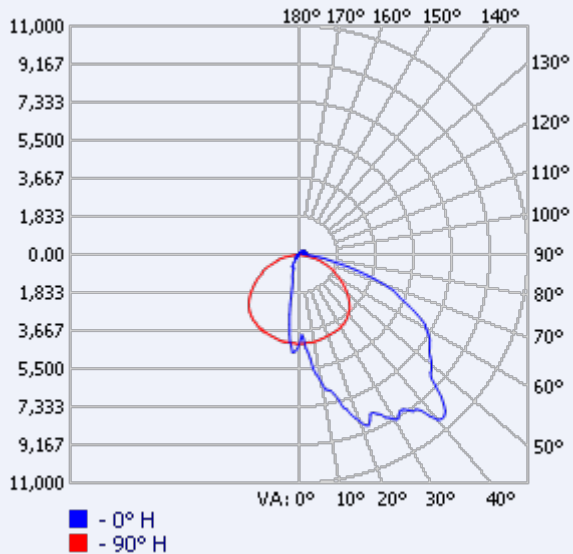

## SPECIFICATIONS

Order#	Model	Wattage	Voltage	Lumens	Efficacy	CCT	Finish
R51024	RENO-WP-MW-DV-R1	30W/40W/50W	120-347V	4,050/5,400/6,750lm	135lm/W	30K/40K/50K	Black
R51025	RENO-WP-MW-DV-R2	45W/60W/75W	120-347V	6,075/8,100/10,125lm	135lm/W	30K/40K/50K	Black
R51026	RENO-WP-MW-DV-R3	72W/96W/120W	120-347V	9,720/12,960/16,200lm	135lm/W	30K/40K/50K	Black
R51029	RENO-WP-MW-DV-R2-WH	45W/60W/75W	120-347V	6,075/8,100/10,125lm	135lm/W	30K/40K/50K	White

## PHOTOMETRICS

**PHOTOMETRICS**

**LUMINOUS INTENSITY DISTRIBUTION - R2**

**ILLUMINANCE AT A DISTANCE - R2**

**LUMINOUS INTENSITY DISTRIBUTION - R3**

**ILLUMINANCE AT A DISTANCE - R3**

## DIMENSIONS