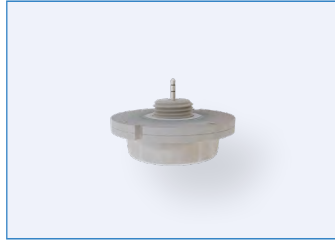

R72001
RENO-SENSOR-PC-S
Photocell Sensor