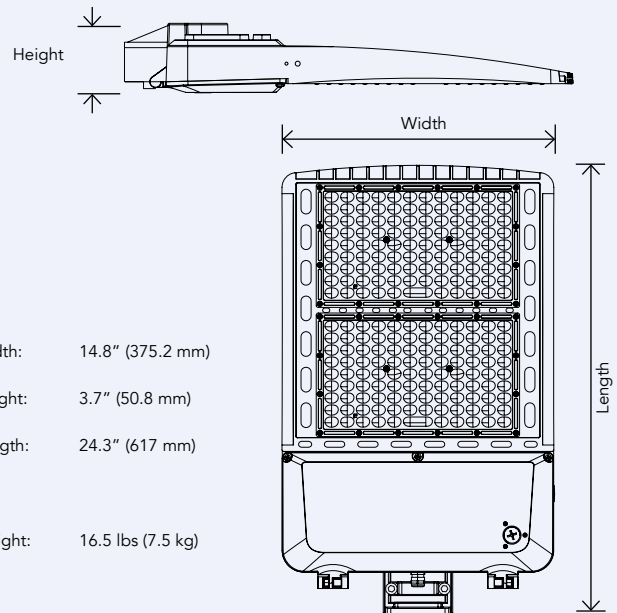

PHOTOMETRICS

LUMINOUS INTENSITY DISTRIBUTION

ILLUMINANCE AT A DISTANCE

Height	Center Beam fc	Beam Width (V / H)
4.0 ft	863.0 fc	4.2 / 3.7 ft
8.0 ft	215.8 fc	8.3 / 7.4 ft
12.0 ft	95.9 fc	12.5 / 11.1 ft
16.0 ft	53.9 fc	16.7 / 14.8 ft
20.0 ft	34.5 fc	20.8 / 18.5 ft

Vertical Spread: 55.0° | Horizontal Spread: 49.7°

DIMENSIONS

R1/R2

Width: 12" (304.9 mm)
 Height: 2.7" (69.6 mm)
 Length: 15.9" (404.7 mm)
 Weight: 7.5 lbs (3.4 kg) R1
 7.7 lbs (3.5 kg) R2

R3

Width: 12" (304.9 mm)
 Height: 3.4" (86 mm)
 Length: 15.9" (404.7 mm)
 Weight: 10.6 lbs (4.8 kg)

R4

Width: 12" (304.9 mm)
 Height: 2.8" (71 mm)
 Length: 22.7" (577.2 mm)
 Weight: 10.8 lbs (4.9 kg)

R5

Width: 14.8" (375.2 mm)
 Height: 3.7" (50.8 mm)
 Length: 24.3" (617 mm)
 Weight: 16.5 lbs (7.5 kg)