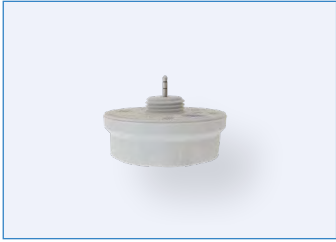

ACCESSORIES – STANDALONE SENSOR & REMOTES

R71002
RENO-SENSOR-MW-H
Bi-level dim sensor for linear Highbays