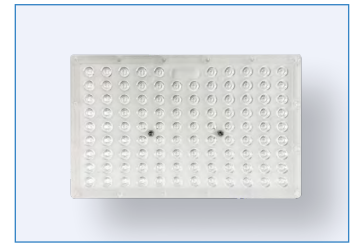

ACCESSORIES – MOUNTING

R59004
RENO-Trunnion-G3
R59014
RENO-Trunnion-G3-WH

R59005
RENO-Slip Fitter-G3
R59015
RENO-Slip Fitter-G3-WH

R59006
RENO-STRAIGHT ARM-G3
R59016
RENO-STRAIGHT ARM-G3-WH

R59010
RENO-SB-SHIELD-R1/R2/R3/R4
R59011
RENO-SB-SHIELD-R5

R59202
RENO-SB-TYPE-II-R1/R2

R59203
RENO-SB-TYPE-II-R3/R4/R5

R59204
RENO-SB-TYPE-IV-R1/R2

R59205
RENO-SB-TYPE-IV-R3/R4/R5

R59206
RENO-SB-TYPE-V-R1/R2

R59207
RENO-SB-TYPE-V-R3/R4/R5

Order#	Model	Description
R59004	RENO-Trunnion-G3	Center U Bracket for Shoebox G3
R59005	RENO-Slip Fitter-G3	Connection Slip Fitter for Shoebox G3
R59006	RENO-STRAIGHT ARM-G3	Connection Straight Arm mount for Shoebox G3
R59010	RENO-SB-SHIELD-R1/R2/R3/R4	Shoebox Shield Front Shield - 1pc required Back Shield - 1pc required
R59011	RENO-SB-SHIELD-R5	Front & Back Shield - 2pcs required
R59014	RENO-Trunnion-G3-WH	Center U Bracket for Shoebox G3
R59015	RENO-Slip Fitter-G3-WH	Connection Slip Fitter for Shoebox G3
R59016	RENO-STRAIGHT ARM-G3-WH	Connection Straight Arm mount for Shoebox G3
R39202	RENO-SB-TYPE-II-R1/R2	Distribution Optics lens for R1/R2 Shoebox
R59203	RENO-SB-TYPE-II-R3/R4/R5	Distribution Optics lens for R3/R4/R5 Shoebox (2pcs)
R59204	RENO-SB-TYPE-IV-R1/R2	Distribution Optics Lens for R1/R2 Shoebox
R59205	RENO-SB-TYPE-IV-R3/R4/R5	Distribution Optics lens for R3/R4/R5 Shoebox (2pcs)
R59206	RENO-SB-TYPE-V-R1/R2	Distribution Optics Lens for R1/R2 Shoebox
R59207	RENO-SB-TYPE-V-R3/R4/R5	Distribution Optics lens for R3/R4/R5 Shoebox (2pcs)