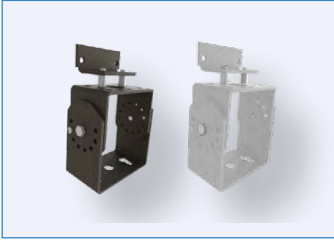

ACCESSORIES – MOUNTING

R59004
RENO-Trunnion-G3
R59014
RENO-Trunnion-G3-WH