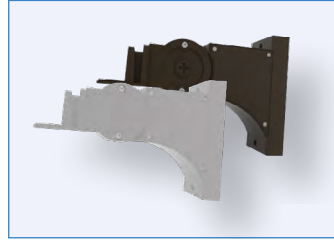

R59006
RENO-STRAIGHT ARM-G3
R59016
RENO-STRAIGHT ARM-G3-WH