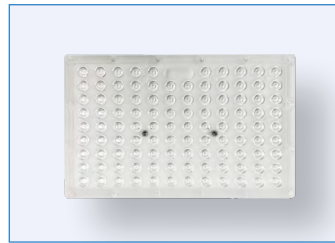

ACCESSORIES – MOUNTING

R59004
RENO-Trunnion-G3
R59014
RENO-Trunnion-G3-WH

R59005
RENO-Slip Fitter-G3
R59015
RENO-Slip Fitter-G3-WH

R59006
RENO-STRAIGHT ARM-G3
R59016
RENO-STRAIGHT ARM-G3-WH

R59010
RENO-SB-SHIELD-R1/R2/R3/R4
R59011
RENO-SB-SHIELD-R5

R59202
RENO-SB-TYPE-II-R1/R2

R59203
RENO-SB-TYPE-II-R3/R4/R5

R59204
RENO-SB-TYPE-IV-R1/R2

R59205
RENO-SB-TYPE-IV-R3/R4/R5

R59206
RENO-SB-TYPE-V-R1/R2

R59207
RENO-SB-TYPE-V-R3/R4/R5

Order#	Model	Description
R59004	RENO-Trunnion-G3	Center U Bracket for Shoebox G3
R59005	RENO-Slip Fitter-G3	Connection Slip Fitter for Shoebox G3
R59006	RENO-STRAIGHT ARM-G3	Connection Straight Arm mount for Shoebox G3
R59010	RENO-SB-SHIELD-R1/R2/R3/R4	Shoebox Shield Front Shield - 1pc required Back Shield - 1pc required
R59011	RENO-SB-SHIELD-R5	Front & Back Shield - 2pcs required
R59014	RENO-Trunnion-G3-WH	Center U Bracket for Shoebox G3
R59015	RENO-Slip Fitter-G3-WH	Connection Slip Fitter for Shoebox G3
R59016	RENO-STRAIGHT ARM-G3-WH	Connection Straight Arm mount for Shoebox G3
R39202	RENO-SB-TYPE-II-R1/R2	Distribution Optics lens for R1/R2 Shoebox
R59203	RENO-SB-TYPE-II-R3/R4/R5	Distribution Optics lens for R3/R4/R5 Shoebox (2pcs)
R59204	RENO-SB-TYPE-IV-R1/R2	Distribution Optics Lens for R1/R2 Shoebox
R59205	RENO-SB-TYPE-IV-R3/R4/R5	Distribution Optics lens for R3/R4/R5 Shoebox (2pcs)
R59206	RENO-SB-TYPE-V-R1/R2	Distribution Optics Lens for R1/R2 Shoebox
R59207	RENO-SB-TYPE-V-R3/R4/R5	Distribution Optics lens for R3/R4/R5 Shoebox (2pcs)