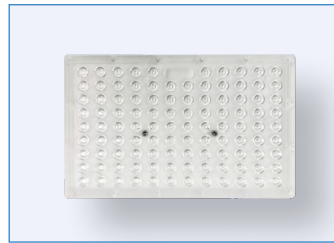

ACCESSORIES – MOUNTING

R59004
RENO-Trunnion-G3
R59014
RENO-Trunnion-G3-WH

R59005
RENO-Slip Fitter-G3
R59015
RENO-Slip Fitter-G3-WH

R59006
RENO-STRAIGHT ARM-G3
R59016
RENO-STRAIGHT ARM-G3-WH

R59010
RENO-SB-SHIELD-R1/R2/R3/R4
R59011
RENO-SB-SHIELD-R5

R59202
RENO-SB-TYPE-II-R1/R2

R59203
RENO-SB-TYPE-II-R3/R4/R5

R59204
RENO-SB-TYPE-IV-R1/R2

R59205
RENO-SB-TYPE-IV-R3/R4/R5

R59206
RENO-SB-TYPE-V-R1/R2

R59207
RENO-SB-TYPE-V-R3/R4/R5

Order#	Model	Description
R59004	RENO-Trunnion-G3	Center U Bracket for Shoebox G3
R59005	RENO-Slip Fitter-G3	Connection Slip Fitter for Shoebox G3
R59006	RENO-STRAIGHT ARM-G3	Connection Straight Arm mount for Shoebox G3
R59010	RENO-SB-SHIELD-R1/R2/R3/R4	Shoebox Shield Front Shield - 1pc required Back Shield - 1pc required
R59011	RENO-SB-SHIELD-R5	Front & Back Shield - 2pcs required
R59014	RENO-Trunnion-G3-WH	Center U Bracket for Shoebox G3
R59015	RENO-Slip Fitter-G3-WH	Connection Slip Fitter for Shoebox G3
R59016	RENO-STRAIGHT ARM-G3-WH	Connection Straight Arm mount for Shoebox G3
R39202	RENO-SB-TYPE-II-R1/R2	Distribution Optics lens for R1/R2 Shoebox
R59203	RENO-SB-TYPE-II-R3/R4/R5	Distribution Optics lens for R3/R4/R5 Shoebox (2pcs)
R59204	RENO-SB-TYPE-IV-R1/R2	Distribution Optics Lens for R1/R2 Shoebox
R59205	RENO-SB-TYPE-IV-R3/R4/R5	Distribution Optics lens for R3/R4/R5 Shoebox (2pcs)
R59206	RENO-SB-TYPE-V-R1/R2	Distribution Optics Lens for R1/R2 Shoebox
R59207	RENO-SB-TYPE-V-R3/R4/R5	Distribution Optics lens for R3/R4/R5 Shoebox (2pcs)