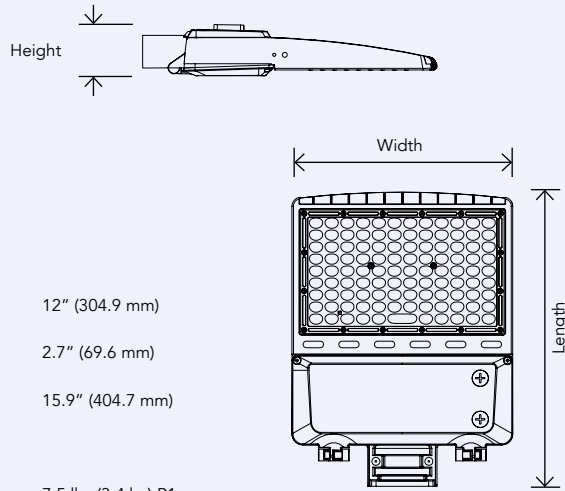

PHOTOMETRICS

LUMINOUS INTENSITY DISTRIBUTION

ILLUMINANCE AT A DISTANCE

Height	Center Beam fc	Beam Width (V / H)
4.0 ft	863.0 fc	4.2 / 3.7 ft
8.0 ft	215.8 fc	8.3 / 7.4 ft
12.0 ft	95.9 fc	12.5 / 11.1 ft
16.0 ft	53.9 fc	16.7 / 14.8 ft
20.0 ft	34.5 fc	20.8 / 18.5 ft

Vertical Spread: 55.0° | Horizontal Spread: 49.7°

DIMENSIONS

R1/R2

Width: 12" (304.9 mm)
 Height: 2.7" (69.6 mm)
 Length: 15.9" (404.7 mm)
 Weight: 7.5 lbs (3.4 kg) R1
 7.7 lbs (3.5 kg) R2

R3

Width: 12" (304.9 mm)
 Height: 3.4" (86 mm)
 Length: 15.9" (404.7 mm)
 Weight: 10.6 lbs (4.8 kg)

R4

Width: 12" (304.9 mm)
 Height: 2.8" (71 mm)
 Length: 22.7" (577.2 mm)
 Weight: 10.8 lbs (4.9 kg)

R5

Width: 14.8" (375.2 mm)
 Height: 3.7" (50.8 mm)
 Length: 24.3" (617 mm)
 Weight: 16.5 lbs (7.5 kg)