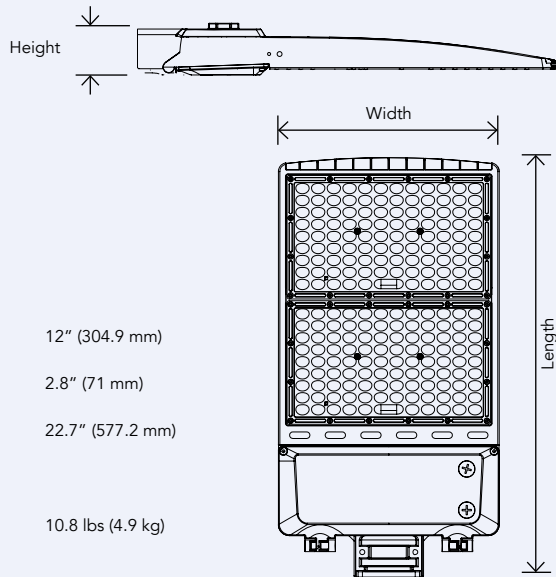

PHOTOMETRICS

LUMINOUS INTENSITY DISTRIBUTION

ILLUMINANCE AT A DISTANCE

Height	Center Beam fc	Beam Width (V / H)
4.0 ft	863.0 fc	4.2 / 3.7 ft
8.0 ft	215.8 fc	8.3 / 7.4 ft
12.0 ft	95.9 fc	12.5 / 11.1 ft
16.0 ft	53.9 fc	16.7 / 14.8 ft
20.0 ft	34.5 fc	20.8 / 18.5 ft

Vertical Spread: 55.0° | Horizontal Spread: 49.7°

DIMENSIONS

R1/R2

Width: 12" (304.9 mm)
 Height: 2.7" (69.6 mm)
 Length: 15.9" (404.7 mm)
 Weight: 7.5 lbs (3.4 kg) R1
 7.7 lbs (3.5 kg) R2

R3

Width: 12" (304.9 mm)
 Height: 3.4" (86 mm)
 Length: 15.9" (404.7 mm)
 Weight: 10.6 lbs (4.8 kg)

R4

Width: 12" (304.9 mm)
 Height: 2.8" (71 mm)
 Length: 22.7" (577.2 mm)
 Weight: 10.8 lbs (4.9 kg)

R5

Width: 14.8" (375.2 mm)
 Height: 3.7" (50.8 mm)
 Length: 24.3" (617 mm)
 Weight: 16.5 lbs (7.5 kg)