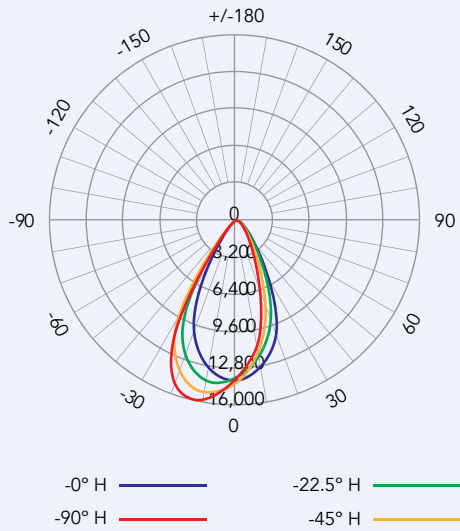

PHOTOMETRICS

LUMINOUS INTENSITY DISTRIBUTION

ILLUMINANCE AT A DISTANCE

Height	Center Beam fc	Beam Width (V / H)
4.0 ft	863.0 fc	4.2 / 3.7 ft
8.0 ft	215.8 fc	8.3 / 7.4 ft
12.0 ft	95.9 fc	12.5 / 11.1 ft
16.0 ft	53.9 fc	16.7 / 14.8 ft
20.0 ft	34.5 fc	20.8 / 18.5 ft