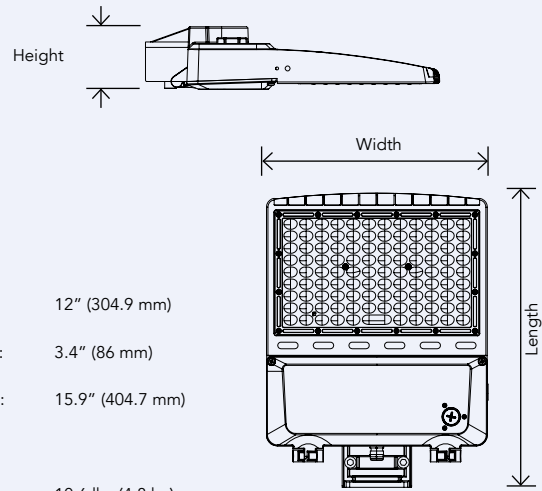

PHOTOMETRICS

LUMINOUS INTENSITY DISTRIBUTION

ILLUMINANCE AT A DISTANCE

Height	Center Beam fc	Beam Width (V / H)
4.0 ft	863.0 fc	4.2 / 3.7 ft
8.0 ft	215.8 fc	8.3 / 7.4 ft
12.0 ft	95.9 fc	12.5 / 11.1 ft
16.0 ft	53.9 fc	16.7 / 14.8 ft
20.0 ft	34.5 fc	20.8 / 18.5 ft

Vertical Spread: 55.0° | Horizontal Spread: 49.7°

DIMENSIONS

R1/R2

Width: 12" (304.9 mm)
 Height: 2.7" (69.6 mm)
 Length: 15.9" (404.7 mm)
 Weight: 7.5 lbs (3.4 kg) R1
 7.7 lbs (3.5 kg) R2

R3

Width: 12" (304.9 mm)
 Height: 3.4" (86 mm)
 Length: 15.9" (404.7 mm)
 Weight: 10.6 lbs (4.8 kg)

R4

Width: 12" (304.9 mm)
 Height: 2.8" (71 mm)
 Length: 22.7" (577.2 mm)
 Weight: 10.8 lbs (4.9 kg)

R5

Width: 14.8" (375.2 mm)
 Height: 3.7" (50.8 mm)
 Length: 24.3" (617 mm)
 Weight: 16.5 lbs (7.5 kg)