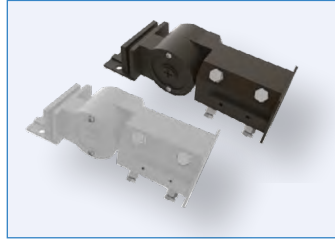

*Note: Based on Type III Standard

DLC CERTIFICATION

Order#	Model	Application	DLC Standard	DLC Premium
R53031	RENO-SB-100W-MW-DV-MCCT-G2-R1	Outdoor Pole/Arm-Mounted Area and Roadway Luminaires	–	S-FRLMB0
R53032	RENO-SB-150W-MW-DV-MCCT-G2-R2	Outdoor Pole/Arm-Mounted Area and Roadway Luminaires	–	S-5SDZWM
R53033	RENO-SB-240W-MW-DV-MCCT-G2-R3	Outdoor Pole/Arm-Mounted Area and Roadway Luminaires	–	S-21V76C
R53034	RENO-SB-320W-MW-DV-MCCT-G2-R4	Outdoor Pole/Arm-Mounted Area and Roadway Luminaires	–	S-HHK63W
R53035	RENO-SB-450W-MW-DV-MCCT-G2-R5	Outdoor Pole/Arm-Mounted Area and Roadway Luminaires	–	S-9FB3YJ
R53042	RENO-SB-150W-MW-DV-MCCT-G2-R2-WH	Outdoor Pole/Arm-Mounted Area and Roadway Luminaires	–	S-5SDZWM
R53044	RENO-SB-320W-MW-DV-MCCT-G2-R4-WH	Outdoor Pole/Arm-Mounted Area and Roadway Luminaires	–	S-HHK63W

ACCESSORIES – MOUNTING

R59004
RENO-Trunnion-G3
R59014
RENO-Trunnion-G3-WH

R59005
RENO-Slip Fitter-G3
R59015
RENO-Slip Fitter-G3-WH

R59006
RENO-STRAIGHT ARM-G3
R59016
RENO-STRAIGHT ARM-G3-WH

R59010
RENO-SB-SHIELD-R1/R2/R3/R4
R59011
RENO-SB-SHIELD-R5