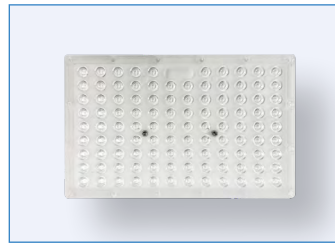

R59202
RENO-SB-TYPE-II-R1/R2

R59203
RENO-SB-TYPE-II-R3/R4/R5

R59204
RENO-SB-TYPE-IV-R1/R2

R59205
RENO-SB-TYPE-IV-R3/R4/R5

R59206
RENO-SB-TYPE-V-R1/R2

R59207
RENO-SB-TYPE-V-R3/R4/R5

Order#	Model	Description
R59004	RENO-Trunnion-G3	Center U Bracket for Shoebox G3
R59005	RENO-Slip Fitter-G3	Connection Slip Fitter for Shoebox G3
R59006	RENO-STRAIGHT ARM-G3	Connection Straight Arm mount for Shoebox G3
R59010	RENO-SB-SHIELD-R1/R2/R3/R4	Shoebox Shield Front Shield - 1pc required Back Shield - 1pc required
R59011	RENO-SB-SHIELD-R5	Front & Back Shield - 2pcs required
R59014	RENO-Trunnion-G3-WH	Center U Bracket for Shoebox G3
R59015	RENO-Slip Fitter-G3-WH	Connection Slip Fitter for Shoebox G3
R59016	RENO-STRAIGHT ARM-G3-WH	Connection Straight Arm mount for Shoebox G3
R39202	RENO-SB-TYPE-II-R1/R2	Distribution Optics lens for R1/R2 Shoebox
R59203	RENO-SB-TYPE-II-R3/R4/R5	Distribution Optics lens for R3/R4/R5 Shoebox (2pcs)
R59204	RENO-SB-TYPE-IV-R1/R2	Distribution Optics Lens for R1/R2 Shoebox
R59205	RENO-SB-TYPE-IV-R3/R4/R5	Distribution Optics lens for R3/R4/R5 Shoebox (2pcs)
R59206	RENO-SB-TYPE-V-R1/R2	Distribution Optics Lens for R1/R2 Shoebox
R59207	RENO-SB-TYPE-V-R3/R4/R5	Distribution Optics lens for R3/R4/R5 Shoebox (2pcs)