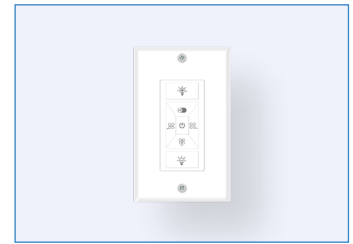

R75302
RENO-RS-RC-BNNG
7-Key Smart Wall Switch for
RENO Smart NLC System