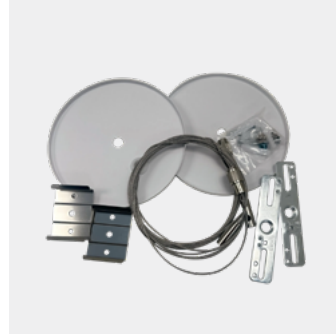

Accessories

Suspended Mounting

**Suspension Kit
(Metallic)**
R39407
RENO-TLSN-SK

**T-Bar Suspension Kit
(Metallic)**
R59456
RENO-TBSK

**Canopy Kit
(White)**
R39412
RENO-TLSN-CANOPY-WH

**Canopy Kit
(Black)**
R394192
RENO-TLSN-CANOPY-BK