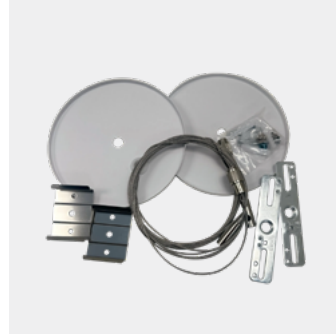

Accessories

Suspended Mounting

Suspension Kit (Metallic)
R39407
RENO-TLSN-SK

T-Bar Suspension Kit (Metallic)
R59456
RENO-TBSK

Canopy Kit (White)
R39412
RENO-TLSN-CANOPY-WH

Canopy Kit (Black)
R39419
RENO-TLSN-CANOPY-BK