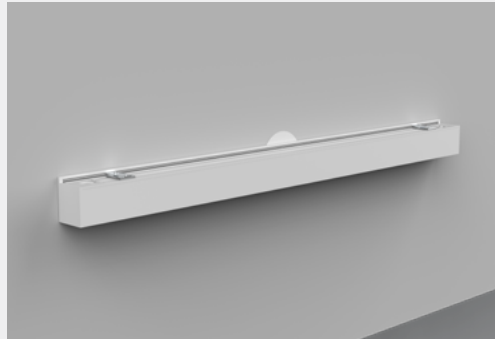

Mounting

Review of mounting types

Suspension Mounted option

T-Bar Suspension Option

Surface Mounting Option

Mounting

Review of mounting types

Recessed Mounted option

Wall mounting Frame Option

Sample Configuration

Building setup examples

Complex Linear Shape

- 8x Array 2 ft
- 1x Y-Shaped Connector
- 1x X-Shaped Connector
- 1x T-Shaped Connector

Rectangle Shape

- 6x Array 2 ft
- 4x L-Shaped Connector
- 2x Linear Connector