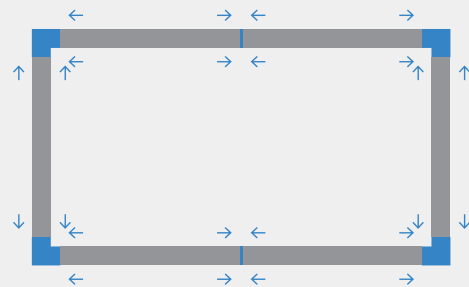

Wall mounting Frame Option

Sample Configuration

Building setup examples

Complex Linear Shape

- 8x Array 2 ft
- 1x Y-Shaped Connector
- 1x X-Shaped Connector
- 1x T-Shaped Connector

Rectangle Shape

- 6x Array 2 ft
- 4x L-Shaped Connector
- 2x Linear Connector

Sample Configuration

Building setup examples

Rounded Rectangle Shape

- 2x Array 4 ft
- 2x Array 2 ft
- 4x Quarter Circle Connector

Elliptical Shape

- 2x Array 2 ft
- 2x Half Circle Connector

Hexagon Shape

- 6x Array 2 ft
- 6x V-Shape Connector