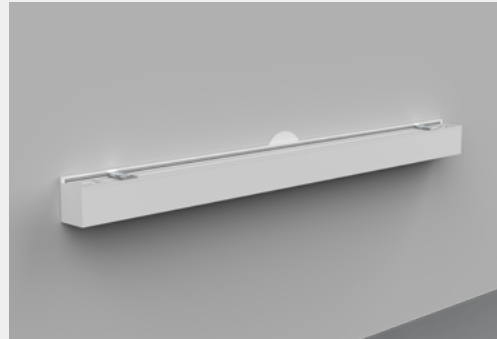

Mounting

Review of mounting types

Suspension Mounted option

T-Bar Suspension Option

Surface Mounting Option

Mounting

Review of mounting types

Recessed Mounted option

Wall mounting Frame Option

Sample Configuration

Building setup examples

Complex Linear Shape

- 8x Array 2 ft
- 1x Y-Shaped Connector
- 1x X-Shaped Connector
- 1x T-Shaped Connector

Rectangle Shape

- 6x Array 2 ft
- 4x L-Shaped Connector
- 2x Linear Connector