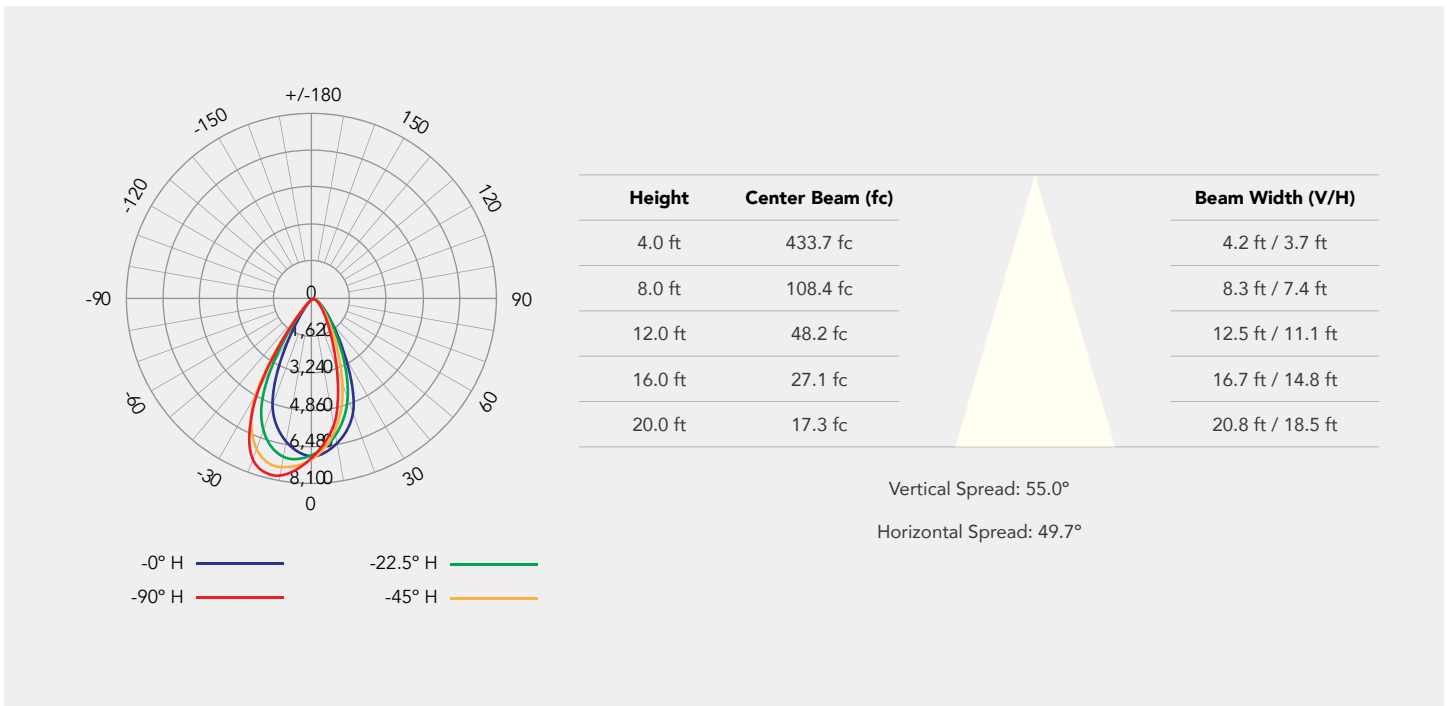

- Approved DLC Premium
- Improved Installation Connection Interface
- 4 ft power cord for 2 ft fixtures, 8 ft power cord for 4 ft & 8 ft fixtures
- 30% up (Indirect) and 70% down (Direct) Lighting Option
- Varying layout configurations
- Corners and other transition pieces are fully luminous
- Higher Lumen Efficiency up to 130lm/W
- Prismatic Diffuser Lens rated UGR<22
- IP20 Rated
- Operating Temperature: (-13°F~104°F) -25~40°C
- Rated lifetime L70: >50,000 hours
- Finish: Black or White

Specifications

Voltage	120–347V AC
Wattage	2ft: 10/13/15W 4ft: 30/40/50W 8ft: 60/80/100W
Lengths	2ft, 4ft, 8ft
Power Factor	>0.9
CCT	3000K, 3500K, 4000K, 5000K
CRI	>80
Lumens	up to 130 lm/ft
Beam Angle	90°
Dimming	0-10V
Mounting	Surface, Recessed, Wall, Pendant
Applications	Cabinet, Retail, Hospitality, Shelf, Stair and corridors
Certifications	UL, DLC Premium, FCC, IP20, UGR

Specifications

Order #	Model #	Size	Voltage	Wattage	Delivered Lumens	CCT	Finish
R33211	RENO-TLSN2-DV-MCT-MW-WH-G2	2 ft	120-347V	10/13/15W	up to 1,950 lm	30/35/40/5000K	White
R33212	RENO-TLSN4-DV-MCT-MW-WH-G2	4 ft	120-347V	30/40/50W	up to 6,500 lm	30/35/40/5000K	White
R33213	RENO-TLSN8-DV-MCT-MW-WH-G2	8 ft	120-347V	60/80/100W	up to 13,000 lm	30/35/40/5000K	White
R33214	RENO-TLSN2-DV-MCT-MW-BK-G2	2 ft	120-347V	10/13/15W	up to 1,950 lm	30/35/40/5000K	Black
R33215	RENO-TLSN4-DV-MCT-MW-BK-G2	4 ft	120-347V	30/40/50W	up to 6,500 lm	30/35/40/5000K	Black
R33216	RENO-TLSN8-DV-MCT-MW-BK-G2	8 ft	120-347V	60/80/100W	up to 13,000 lm	30/35/40/5000K	Black

Photometrics

2 ft Strip

4 ft Strip

Photometrics

8 ft Strip

Height	Center Beam (fc)	Beam Width (V/H)
4.0 ft	863.0 fc	4.2 ft / 3.7 ft
8.0 ft	215.8 fc	8.3 ft / 7.4 ft
12.0 ft	95.9 fc	12.5 ft / 11.1 ft
16.0 ft	53.9 fc	16.7 ft / 14.8 ft
20.0 ft	34.5 fc	20.8 ft / 18.5 ft