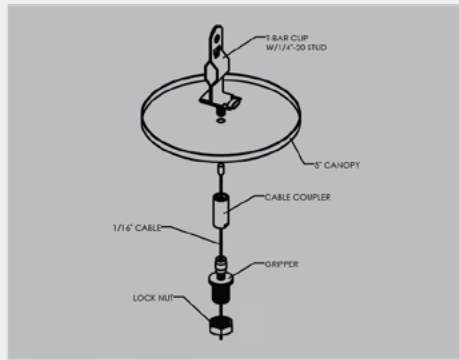

Dimensions

Linear Strips

	Array 2 ft Strip	Array 4 ft Strip	Array 8 ft Strip
Overall Length - A	25 5/8" 650.875 mm	47 1/4" 1,200.15 mm	94 31/64" 2,399.9031 mm
Internal Length - B	19 1/16" 484.1875 mm	42 43/64" 1,083.8656 mm	89 59/64" 2,284.0156 mm
Body Width - C	2 61/64" 75.0094 mm	2 61/64" 75.0094 mm	2 61/64" 75.0094 mm
Body Height - D	2 23/64" 59.9281 mm	2 23/64" 59.9281 mm	2 23/64" 59.9281 mm

Mounting

Review of mounting types

Suspension Mounted option

T-Bar Suspension Option

Surface Mounting Option

Mounting

Review of mounting types

Recessed Mounted option