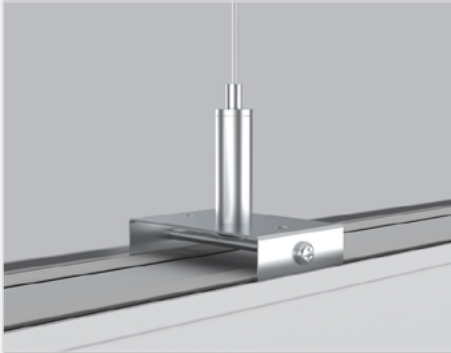

Mounting

Review of mounting types

Suspension Mounted option