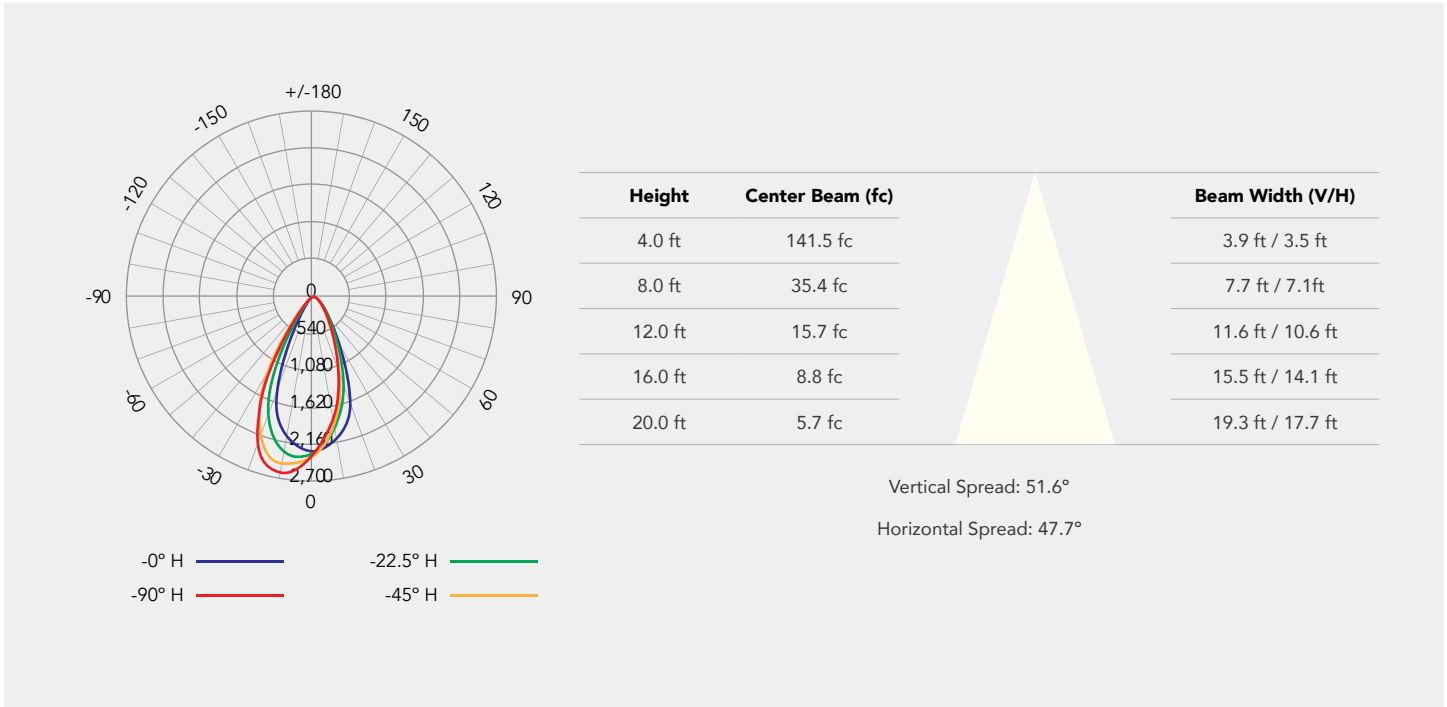

- Approved DLC Premium
- Improved Installation Connection Interface
- 4 ft power cord for 2 ft fixtures, 8 ft power cord for 4 ft & 8 ft fixtures
- 100% direct lighting without Up Light Module.
- Uplight Module ordered separately (it extends lighting options to 30% up/Indirect and 70% down/Direct)
- Varying layout configurations
- Corners and other transition pieces are fully luminous
- Higher Lumen Efficiency up to 130lm/W
- Prismatic Diffuser Lens rated UGR<22
- IP20 Rated
- Operating Temperature: (-13°F~104°F) -25~40°C
- Rated lifetime L70: >50,000 hours
- Finish: Black or White

Specifications

| | |
|-----------------------|--|
| Voltage | 120–347V AC |
| Wattage | 2ft: 10/13/15W 4ft: 30/40/50W 8ft: 60/80/100W |
| Lengths | 2ft, 4ft, 8ft |
| Power Factor | >0.9 |
| CCT | 3000K, 3500K, 4000K, 5000K |
| CRI | >80 |
| Lumens | up to 130 lm/W |
| Beam Angle | 90° |
| Dimming | 0-10V |
| Mounting | Surface, Recessed, Wall, Pendant |
| Applications | Cabinet, Retail, Hospitality, Shelf, Stair and corridors |
| Certifications | UL, DLC Premium, FCC, IP20, UGR |

Photometrics

2 ft Strip

4 ft Strip

Photometrics

8 ft Strip

| Height | Center Beam (fc) | Beam Width (V/H) |
|---------|------------------|-------------------|
| 4.0 ft | 863.0 fc | 4.2 ft / 3.7 ft |
| 8.0 ft | 215.8 fc | 8.3 ft / 7.4 ft |
| 12.0 ft | 95.9 fc | 12.5 ft / 11.1 ft |
| 16.0 ft | 53.9 fc | 16.7 ft / 14.8 ft |
| 20.0 ft | 34.5 fc | 20.8 ft / 18.5 ft |