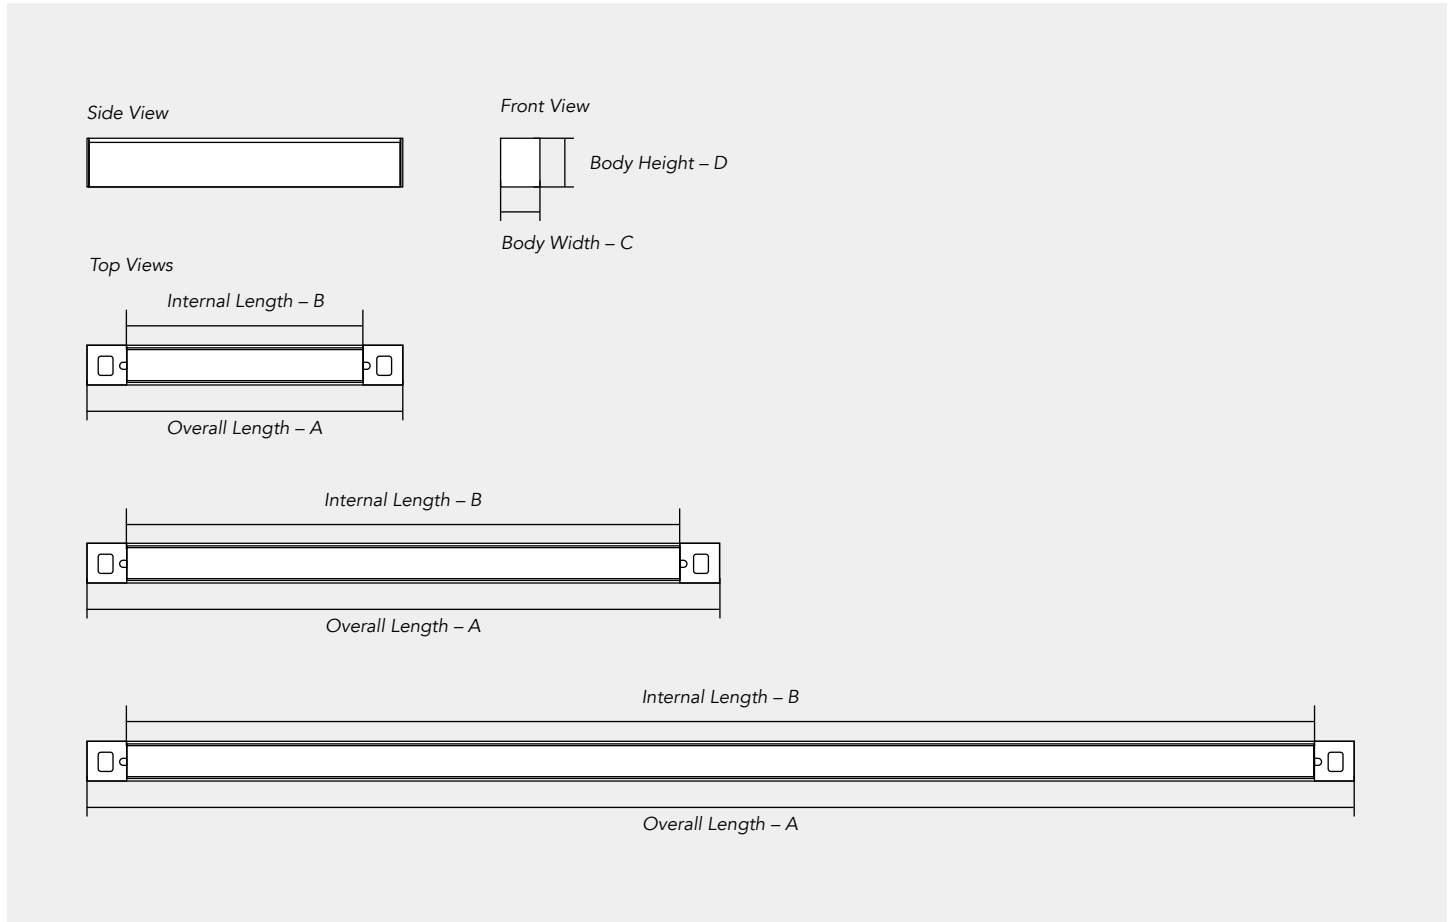

Specifications

| Order # | Model # | Size | Type | Description |
|---------|---------------|------|-----------|---------------------------|
| R39451 | RENO-RMF2 | 2 ft | Recessed | 2 ft Recessed Mount Frame |
| R39452 | RENO-RMF4 | 4 ft | Recessed | 4 ft Recessed Mount Frame |
| R39453 | RENO-RMF8 | 8 ft | Recessed | 8 ft Recessed Mount Frame |
| R39408 | RENO-TLSN-CK | – | Connector | Linear Connector Kit |
| R39454 | RENO-WMF2 | 2 ft | Wall | 2ft Wall Mount Frame |
| R39455 | RENO-WMF4 | 4 ft | Wall | 4ft Wall Mount Frame |
| R39411 | RENO-TLSN-CMK | – | Surface | Surface Mounting Kit |

Dimensions

Linear Strips

| | Array 2 ft Strip | Array 4 ft Strip | Array 8 ft Strip |
|----------------------------|------------------------|---------------------------|---------------------------|
| Overall Length - A | 25 5/8" 650.875 mm | 47 1/4" 1,200.15 mm | 94 31/64" 2,399.9031 mm |
| Internal Length - B | 19 1/16" 484.1875 mm | 42 43/64" 1,083.8656 mm | 89 59/64" 2,284.0156 mm |
| Body Width - C | 2 61/64" 75.0094 mm | 2 61/64" 75.0094 mm | 2 61/64" 75.0094 mm |
| Body Height - D | 2 23/64" 59.9281 mm | 2 23/64" 59.9281 mm | 2 23/64" 59.9281 mm |