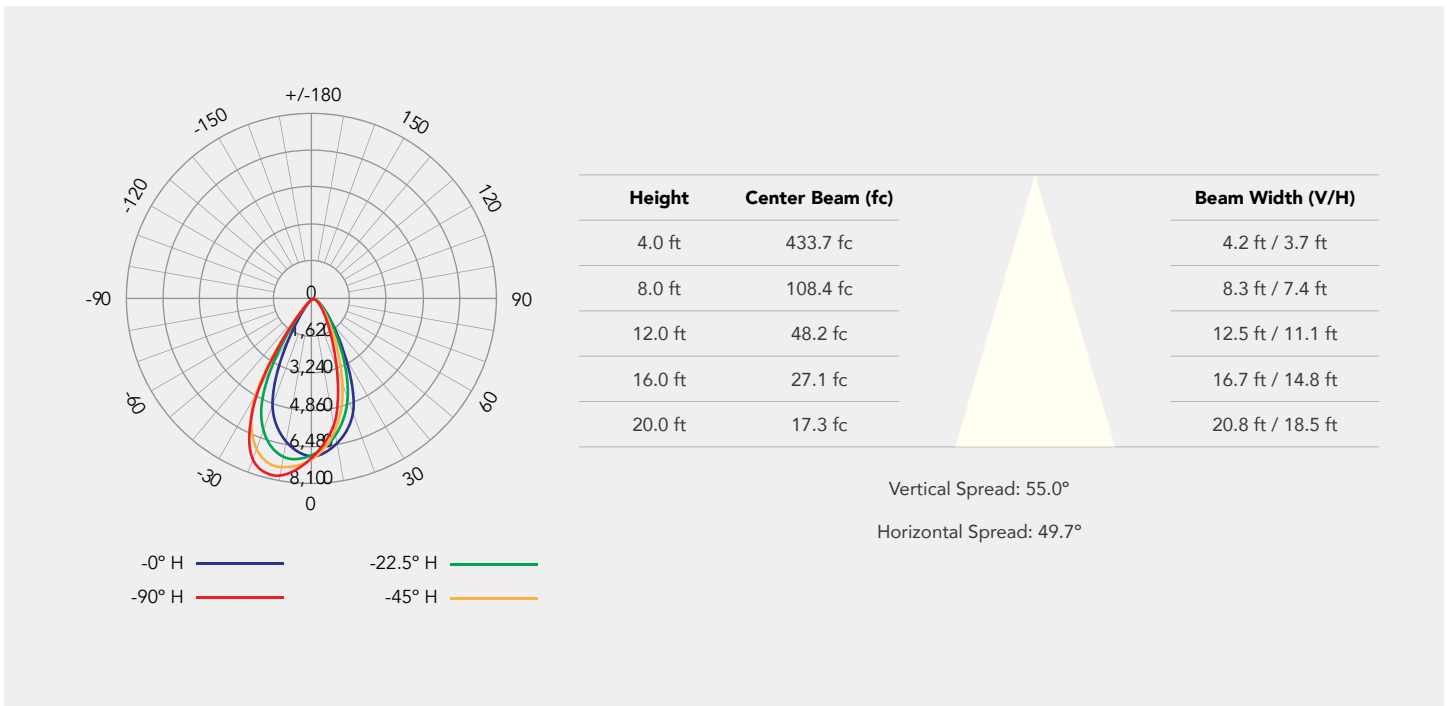

Specifications

| | |
|-----------------------|--|
| Voltage | 120–347V AC |
| Wattage | 2ft: 10/13/15W 4ft: 30/40/50W 8ft: 60/80/100W |
| Lengths | 2ft, 4ft, 8ft |
| Power Factor | >0.9 |
| CCT | 3000K, 3500K, 4000K, 5000K |
| CRI | >80 |
| Lumens | up to 130 lm/W |
| Beam Angle | 90° |
| Dimming | 0-10V |
| Mounting | Surface, Recessed, Wall, Pendant |
| Applications | Cabinet, Retail, Hospitality, Shelf, Stair and corridors |
| Certifications | UL, DLC Premium, FCC, IP20, UGR |

Specifications

| Order # | Model # | Size | Voltage | Wattage | Delivered Lumens | CCT | Finish |
|---------------|----------------------------|------|----------|------------|------------------|----------------|--------|
| R33211 | RENO-TLSN2-DV-MCT-MW-WH-G2 | 2 ft | 120-347V | 10/13/15W | up to 1,950 lm | 30/35/40/5000K | White |
| R33212 | RENO-TLSN4-DV-MCT-MW-WH-G2 | 4 ft | 120-347V | 30/40/50W | up to 6,500 lm | 30/35/40/5000K | White |
| R33213 | RENO-TLSN8-DV-MCT-MW-WH-G2 | 8 ft | 120-347V | 60/80/100W | up to 13,000 lm | 30/35/40/5000K | White |
| R33214 | RENO-TLSN2-DV-MCT-MW-BK-G2 | 2 ft | 120-347V | 10/13/15W | up to 1,950 lm | 30/35/40/5000K | Black |
| R33215 | RENO-TLSN4-DV-MCT-MW-BK-G2 | 4 ft | 120-347V | 30/40/50W | up to 6,500 lm | 30/35/40/5000K | Black |
| R33216 | RENO-TLSN8-DV-MCT-MW-BK-G2 | 8 ft | 120-347V | 60/80/100W | up to 13,000 lm | 30/35/40/5000K | Black |

Photometrics

2 ft Strip

4 ft Strip

Photometrics

8 ft Strip

| Height | Center Beam (fc) | Beam Width (V/H) |
|---------|------------------|-------------------|
| 4.0 ft | 863.0 fc | 4.2 ft / 3.7 ft |
| 8.0 ft | 215.8 fc | 8.3 ft / 7.4 ft |
| 12.0 ft | 95.9 fc | 12.5 ft / 11.1 ft |
| 16.0 ft | 53.9 fc | 16.7 ft / 14.8 ft |
| 20.0 ft | 34.5 fc | 20.8 ft / 18.5 ft |