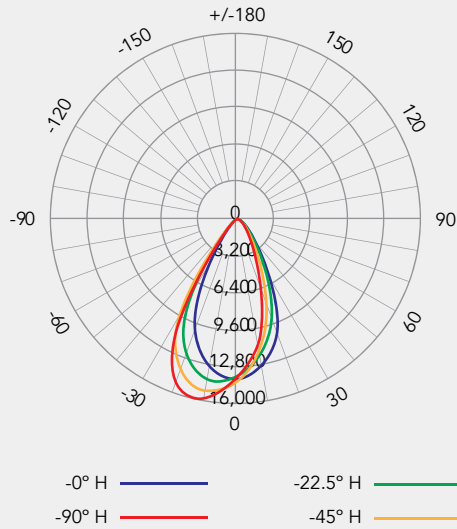

Specifications

Voltage	120–347V AC
Wattage	2ft: 10/13/15W 4ft: 30/40/50W 8ft: 60/80/100W
Lengths	2ft, 4ft, 8ft
Power Factor	>0.9
CCT	3000K, 3500K, 4000K, 5000K
CRI	>80
Lumens	up to 130 lm/ft
Beam Angle	90°
Dimming	0-10V
Mounting	Surface, Recessed, Wall, Pendant
Applications	Cabinet, Retail, Hospitality, Shelf, Stair and corridors
Certifications	UL, DLC Premium, FCC, IP20, UGR

Specifications

Order #	Model #	Size	Voltage	Wattage	Delivered Lumens	CCT	Finish
R33211	RENO-TLSN2-DV-MCT-MW-WH-G2	2 ft	120-347V	10/13/15W	up to 1,950 lm	30/35/40/5000K	White
R33212	RENO-TLSN4-DV-MCT-MW-WH-G2	4 ft	120-347V	30/40/50W	up to 6,500 lm	30/35/40/5000K	White
R33213	RENO-TLSN8-DV-MCT-MW-WH-G2	8 ft	120-347V	60/80/100W	up to 13,000 lm	30/35/40/5000K	White
R33214	RENO-TLSN2-DV-MCT-MW-BK-G2	2 ft	120-347V	10/13/15W	up to 1,950 lm	30/35/40/5000K	Black
R33215	RENO-TLSN4-DV-MCT-MW-BK-G2	4 ft	120-347V	30/40/50W	up to 6,500 lm	30/35/40/5000K	Black
R33216	RENO-TLSN8-DV-MCT-MW-BK-G2	8 ft	120-347V	60/80/100W	up to 13,000 lm	30/35/40/5000K	Black

Photometrics

2 ft Strip

4 ft Strip

Photometrics

8 ft Strip

Height	Center Beam (fc)	Beam Width (V/H)
4.0 ft	863.0 fc	4.2 ft / 3.7 ft
8.0 ft	215.8 fc	8.3 ft / 7.4 ft
12.0 ft	95.9 fc	12.5 ft / 11.1 ft
16.0 ft	53.9 fc	16.7 ft / 14.8 ft
20.0 ft	34.5 fc	20.8 ft / 18.5 ft