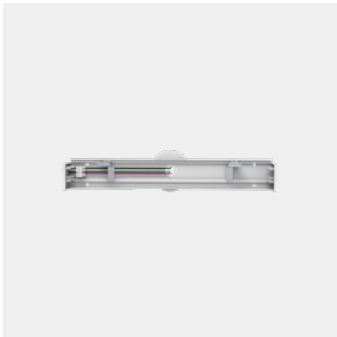

**2 ft Wall Mount Frame
(Wall)**
R39454
RENO-WMF2