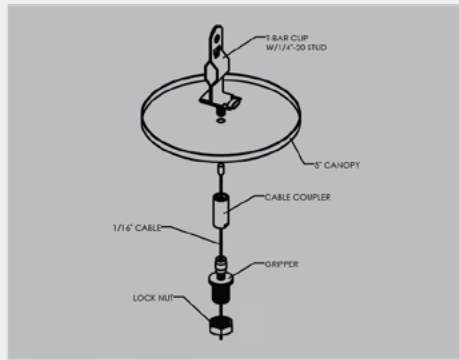

Specifications

| Order # | Model # | Size | Type | Description |
|---------|---------------|------|-----------|---------------------------|
| R39451 | RENO-RMF2 | 2 ft | Recessed | 2 ft Recessed Mount Frame |
| R39452 | RENO-RMF4 | 4 ft | Recessed | 4 ft Recessed Mount Frame |
| R39453 | RENO-RMF8 | 8 ft | Recessed | 8 ft Recessed Mount Frame |
| R39408 | RENO-TLSN-CK | – | Connector | Linear Connector Kit |
| R39454 | RENO-WMF2 | 2 ft | Wall | 2ft Wall Mount Frame |
| R39455 | RENO-WMF4 | 4 ft | Wall | 4ft Wall Mount Frame |
| R39411 | RENO-TLSN-CMK | – | Surface | Surface Mounting Kit |

Dimensions

Linear Strips

| | Array 2 ft Strip | Array 4 ft Strip | Array 8 ft Strip |
|----------------------------|------------------------|---------------------------|---------------------------|
| Overall Length - A | 25 5/8" 650.875 mm | 47 1/4" 1,200.15 mm | 94 31/64" 2,399.9031 mm |
| Internal Length - B | 19 1/16" 484.1875 mm | 42 43/64" 1,083.8656 mm | 89 59/64" 2,284.0156 mm |
| Body Width - C | 2 61/64" 75.0094 mm | 2 61/64" 75.0094 mm | 2 61/64" 75.0094 mm |
| Body Height - D | 2 23/64" 59.9281 mm | 2 23/64" 59.9281 mm | 2 23/64" 59.9281 mm |

Mounting

Review of mounting types

Suspension Mounted option

T-Bar Suspension Option

Surface Mounting Option

Mounting

Review of mounting types

Recessed Mounted option