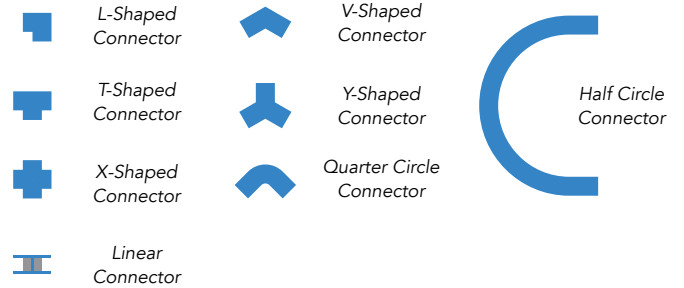

Mounting

Review of mounting types

Suspension Mounted option

T-Bar Suspension Option

Surface Mounting Option

Mounting

Review of mounting types

Recessed Mounted option

Wall mounting Frame Option

Sample Configuration

Building setup examples

Complex Linear Shape

- 8x Array 2 ft
- 1x Y-Shaped Connector
- 1x X-Shaped Connector
- 1x T-Shaped Connector

Rectangle Shape

- 6x Array 2 ft
- 4x L-Shaped Connector
- 2x Linear Connector