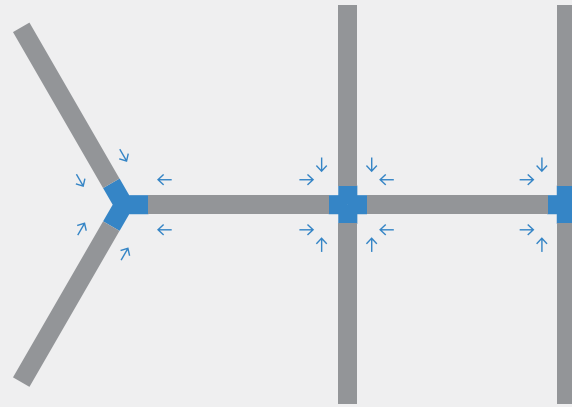

Wall mounting Frame Option

Sample Configuration

Building setup examples

Complex Linear Shape

- 8x Array 2 ft
- 1x Y-Shaped Connector
- 1x X-Shaped Connector
- 1x T-Shaped Connector

Rectangle Shape

- 6x Array 2 ft
- 4x L-Shaped Connector
- 2x Linear Connector

Sample Configuration

Building setup examples

Rounded Rectangle Shape

- 2x Array 4 ft
- 2x Array 2 ft
- 4x Quarter Circle Connector

Elliptical Shape

- 2x Array 2 ft
- 2x Half Circle Connector

Hexagon Shape

- 6x Array 2 ft
- 6x V-Shape Connector