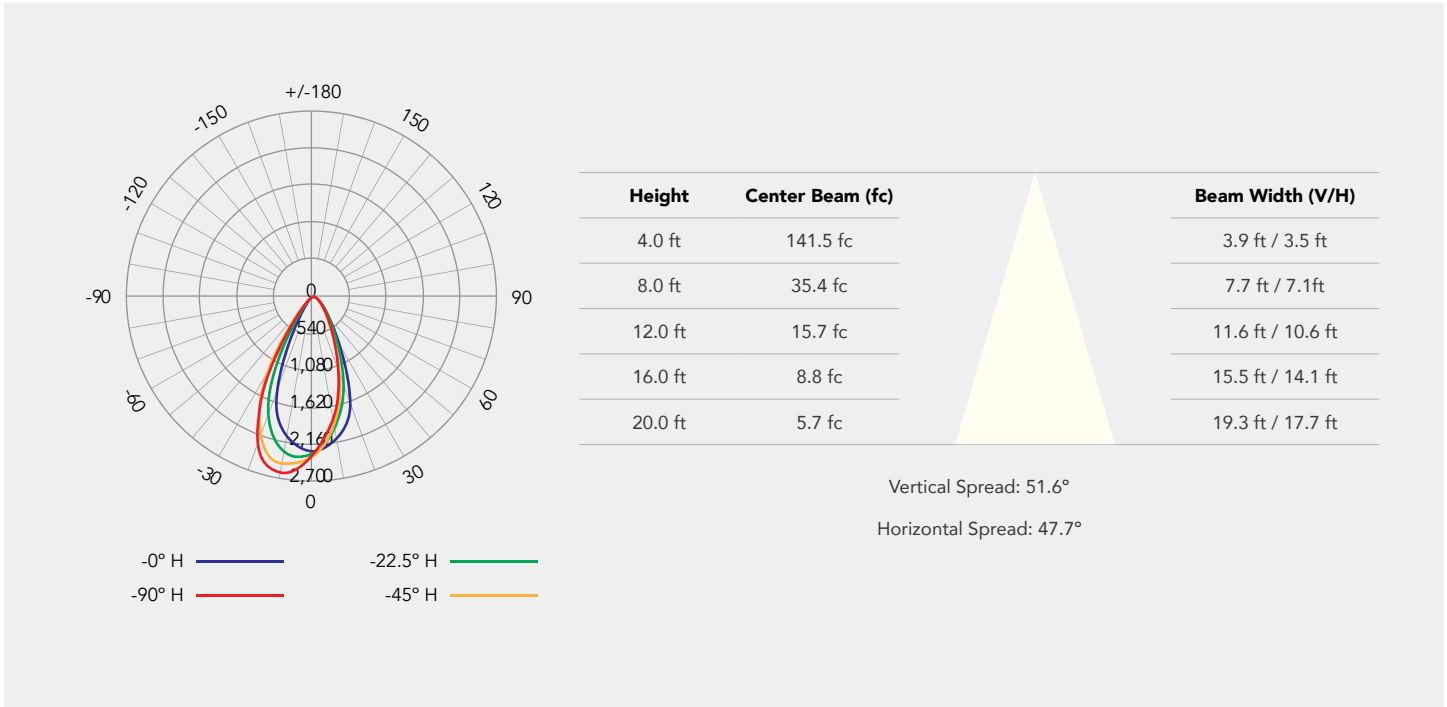

- Approved DLC Premium
- Improved Installation Connection Interface
- 4 ft power cord for 2 ft fixtures, 8 ft power cord for 4 ft & 8 ft fixtures
- 30% up (Indirect) and 70% down (Direct) Lighting Option
- Varying layout configurations
- Corners and other transition pieces are fully luminous
- Higher Lumen Efficiency up to 130lm/W
- Prismatic Diffuser Lens rated UGR<22
- IP20 Rated
- Operating Temperature: (-13°F~104°F) -25~40°C
- Rated lifetime L70: >50,000 hours
- Finish: Black or White

Specifications

Voltage	120–347V AC
Wattage	2ft: 10/13/15W 4ft: 30/40/50W 8ft: 60/80/100W
Lengths	2ft, 4ft, 8ft
Power Factor	>0.9
CCT	3000K, 3500K, 4000K, 5000K
CRI	>80
Lumens	up to 130 lm/ft
Beam Angle	90°
Dimming	0-10V
Mounting	Surface, Recessed, Wall, Pendant
Applications	Cabinet, Retail, Hospitality, Shelf, Stair and corridors
Certifications	UL, DLC Premium, FCC, IP20, UGR

Specifications

Order #	Model #	Size	Voltage	Wattage	Delivered Lumens	CCT	Finish
R33211	RENO-TLSN2-DV-MCT-MW-WH-G2	2 ft	120-347V	10/13/15W	up to 1,950 lm	30/35/40/5000K	White
R33212	RENO-TLSN4-DV-MCT-MW-WH-G2	4 ft	120-347V	30/40/50W	up to 6,500 lm	30/35/40/5000K	White
R33213	RENO-TLSN8-DV-MCT-MW-WH-G2	8 ft	120-347V	60/80/100W	up to 13,000 lm	30/35/40/5000K	White
R33214	RENO-TLSN2-DV-MCT-MW-BK-G2	2 ft	120-347V	10/13/15W	up to 1,950 lm	30/35/40/5000K	Black
R33215	RENO-TLSN4-DV-MCT-MW-BK-G2	4 ft	120-347V	30/40/50W	up to 6,500 lm	30/35/40/5000K	Black
R33216	RENO-TLSN8-DV-MCT-MW-BK-G2	8 ft	120-347V	60/80/100W	up to 13,000 lm	30/35/40/5000K	Black

Photometrics

2 ft Strip

4 ft Strip

Photometrics

8 ft Strip

Height	Center Beam (fc)	Beam Width (V/H)
4.0 ft	863.0 fc	4.2 ft / 3.7 ft
8.0 ft	215.8 fc	8.3 ft / 7.4 ft
12.0 ft	95.9 fc	12.5 ft / 11.1 ft
16.0 ft	53.9 fc	16.7 ft / 14.8 ft
20.0 ft	34.5 fc	20.8 ft / 18.5 ft