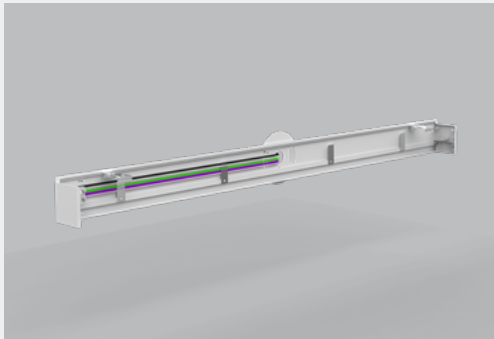

Mounting

Review of mounting types

Suspension Mounted option

T-Bar Suspension Option

Surface Mounting Option

Mounting

Review of mounting types

Recessed Mounted option

Wall mounting Frame Option

Sample Configuration

Building setup examples

Complex Linear Shape

- 8x Array 2 ft
- 1x Y-Shaped Connector
- 1x X-Shaped Connector
- 1x T-Shaped Connector

Rectangle Shape

- 6x Array 2 ft
- 4x L-Shaped Connector
- 2x Linear Connector