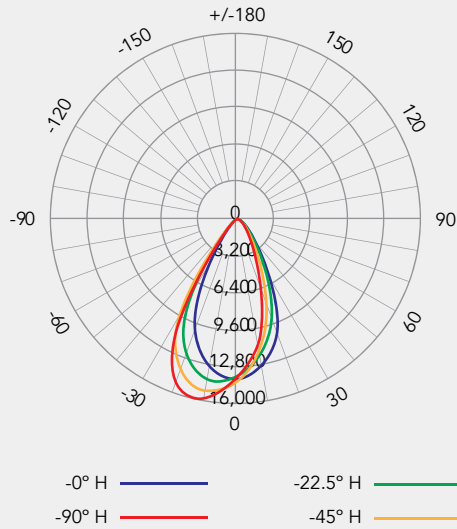

Specifications

| | |
|-----------------------|--|
| Voltage | 120–347V AC |
| Wattage | 2ft: 10/13/15W 4ft: 30/40/50W 8ft: 60/80/100W |
| Lengths | 2ft, 4ft, 8ft |
| Power Factor | >0.9 |
| CCT | 3000K, 3500K, 4000K, 5000K |
| CRI | >80 |
| Lumens | up to 130 lm/W |
| Beam Angle | 90° |
| Dimming | 0-10V |
| Mounting | Surface, Recessed, Wall, Pendant |
| Applications | Cabinet, Retail, Hospitality, Shelf, Stair and corridors |
| Certifications | UL, DLC Premium, FCC, IP20, UGR |

Photometrics

2 ft Strip

4 ft Strip

Photometrics

8 ft Strip

| Height | Center Beam (fc) | Beam Width (V/H) |
|---------|------------------|-------------------|
| 4.0 ft | 863.0 fc | 4.2 ft / 3.7 ft |
| 8.0 ft | 215.8 fc | 8.3 ft / 7.4 ft |
| 12.0 ft | 95.9 fc | 12.5 ft / 11.1 ft |
| 16.0 ft | 53.9 fc | 16.7 ft / 14.8 ft |
| 20.0 ft | 34.5 fc | 20.8 ft / 18.5 ft |