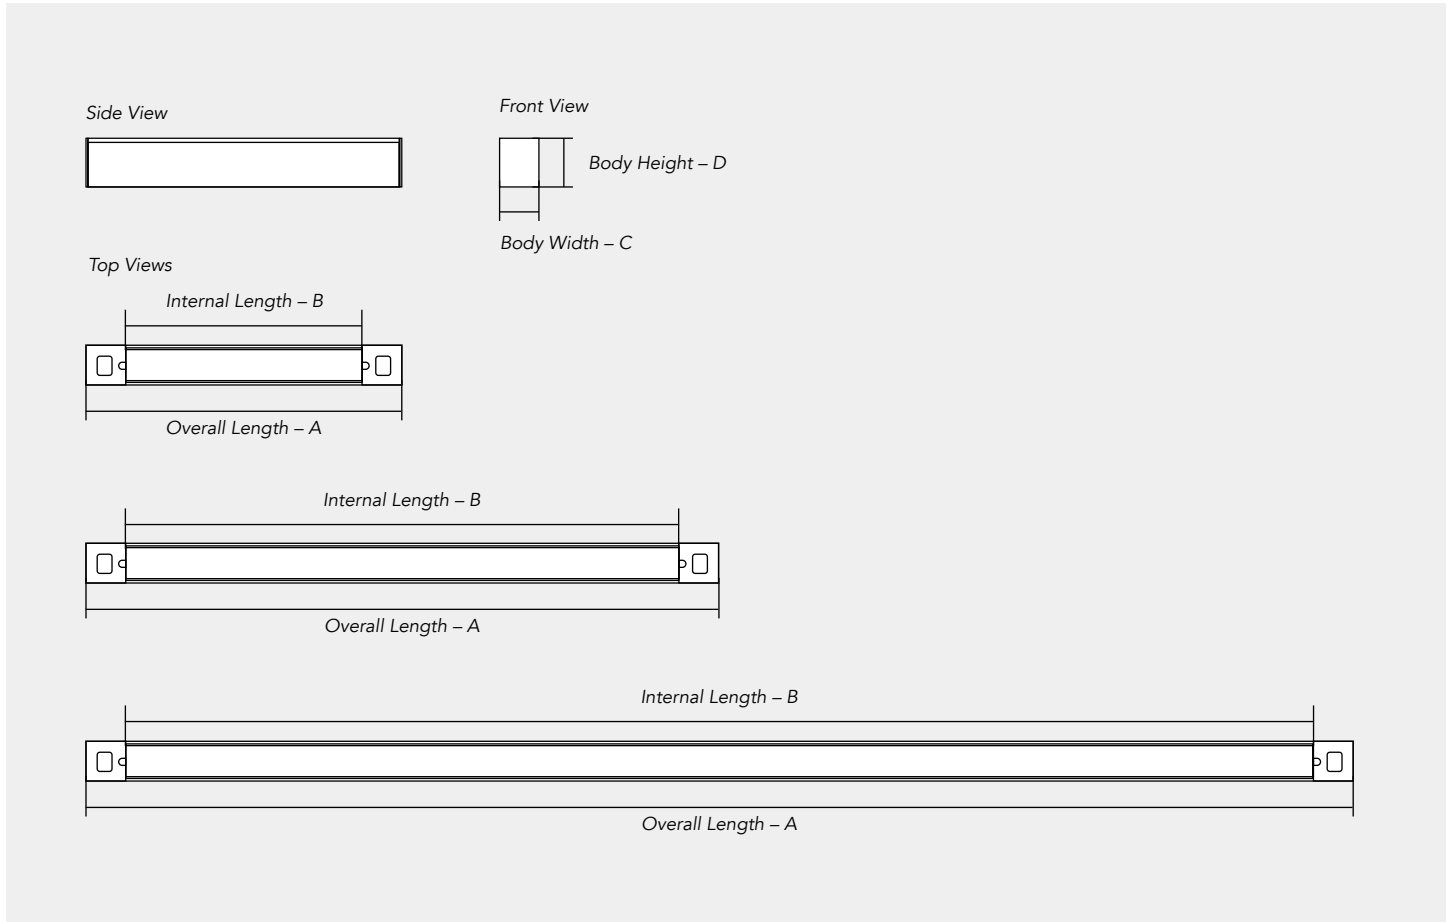

Dimensions

Linear Strips

	Array 2 ft Strip	Array 4 ft Strip	Array 8 ft Strip
Overall Length - A	25 5/8" 650.875 mm	47 1/4" 1,200.15 mm	94 31/64" 2,399.9031 mm
Internal Length - B	19 1/16" 484.1875 mm	42 43/64" 1,083.8656 mm	89 59/64" 2,284.0156 mm
Body Width - C	2 61/64" 75.0094 mm	2 61/64" 75.0094 mm	2 61/64" 75.0094 mm
Body Height - D	2 23/64" 59.9281 mm	2 23/64" 59.9281 mm	2 23/64" 59.9281 mm