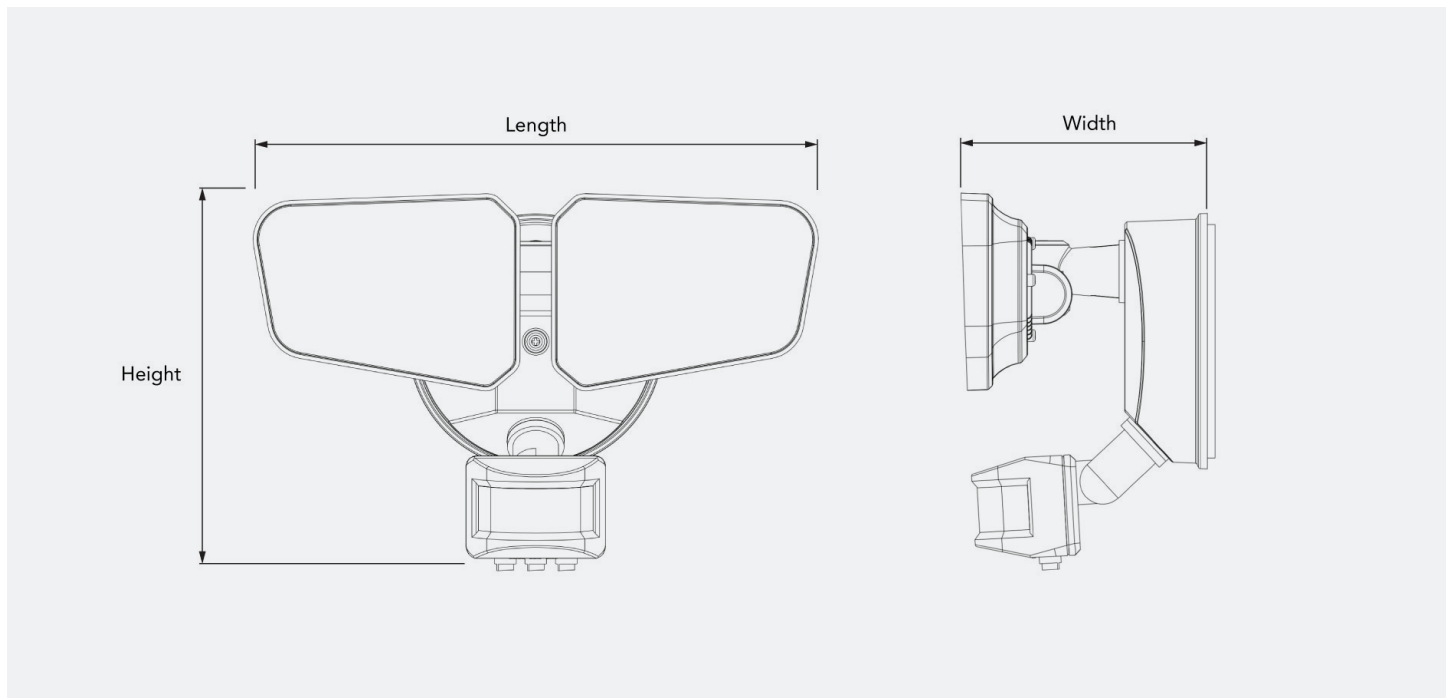

Specifications

Voltage	120V AC
Wattage	26W
Selectable CCT	27/30/35/40/5000K
THD	< 20%
Power Factor	> 0.9
CRI	80
Lumens	Up to 2730 lm
Efficacy	105 lm/W @ 5000K
Beam Angle	100°
Recommended Installation Height	3m(9.8ft)
Mounting	Surface Mounting, Soffit Mounted
Applications	Entryways, Front porch, Backyard, Sheds, Decks, Walkways, Fences
Default Setting	5000K

DLC Certification

Model	Application	DLC Standard	DLC Premium
RENO-SW-26W-5CCT-MS-WH	Outdoor Non-Cutoff and Semi-Cutoff Wall-Mounted Area Luminaires	-	Pending
RENO-SW-26W-5CCT-MS-BK	Outdoor Non-Cutoff and Semi-Cutoff Wall-Mounted Area Luminaires	-	Pending

Dimensions

Security Light

Order #	Model	Length	Width	Height	Weight
R51032	White	10.2" 260mm	4.4" 113mm	6.8" 173mm	0.45kg 0.99 lbs
R51033	Black	10.2" 260mm	4.4" 113mm	6.8" 173mm	0.45kg 0.99 lbs