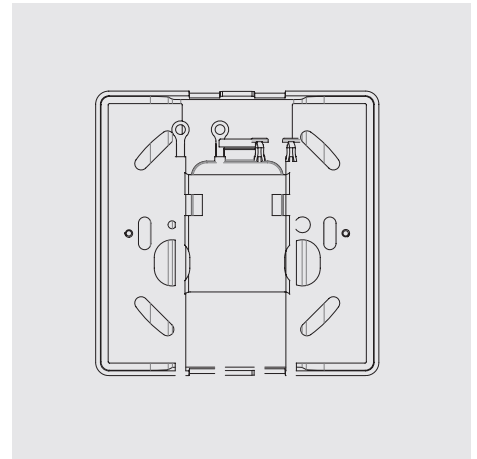

## Dimensions

Dimensions

Live End Connector  
W 106.5 mm (4.19") x H 35.5 mm (1.38")

End Feed Kit  
W 147 mm (5.79") x H 110 mm (4.33")

Conduit Connector  
W 147 mm (5.79") x H 33 mm (1.3")

"I" Connector  
W 79.5 mm (3.13") x H 35.5 mm (1.38")

"L" Connector  
W 108.5 mm (4.24") x H 108.5 mm (4.24")

"T" Canopy  
W 180 mm (7.09") x H 108.5 mm (4.24")

"X" Connector  
W 180 mm (7.09") x H 180 mm (7.09")

Flexible Connector  
W 175 mm (6.89") x H 35 mm (1.38")

Floating Canopy  
W 107 mm (4.21") x H 107 mm (4.21")