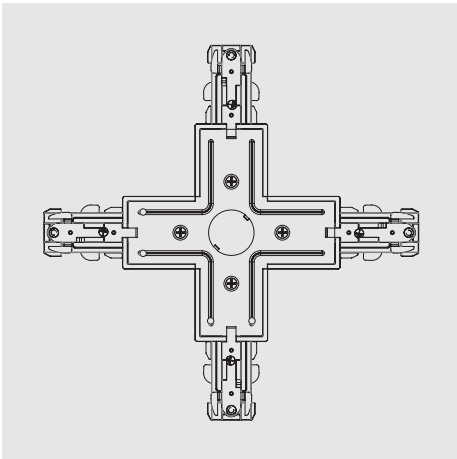

## Dimensions

Flexible Connector

Floating Canopy

Cable Kit

Order#	Model	Description
R31901	RENO-TKH-LEC-WH	Live End Connector White
R31902	RENO-TKH-LEC-BK	Live End Connector Black
R31903	RENO-TKH-EFK-WH	End Feed Kit White
R31904	RENO-TKH-EFK-BK	End Feed Kit Black
R31905	RENO-TKH-CC-WH	Conduit Connector White
R31906	RENO-TKH-CC-BK	Conduit Connector Black
R31907	RENO-TKH-MJ-WH	"I" Connector White
R31908	RENO-TKH-MJ-BK	"I" Connector Black
R31909	RENO-TKH-LC-WH	"L" Connector White
R31910	RENO-TKH-LC-BK	"L" Connector Black
R31911	RENO-TKH-TC-WH	"T" Connector White
R31912	RENO-TKH-TC-BK	"T" Connector Black
R31913	RENO-TKH-XC-WH	"X" Connector White
R31914	RENO-TKH-XC-BK	"X" Connector Black
R31915	RENO-TKH-FC-WH	Flexible Connector White
R31916	RENO-TKH-FC-BK	Flexible Connector Black
R31917	RENO-TKH-FCF-WH	Floating Canopy White
R31918	RENO-TKH-FCF-BK	Floating Canopy Black
R31919	RENO-TKH-CAB-WH	4M Cable White
R31920	RENO-TKH-CAB-BK	4M Cable Black
R31923	RENO-TKH-TPK-WH	Track Pendant Kit White
R31924	RENO-TKH-TPK-BK	Track Pendant Kit Black

Dimensions

Live End Connector  
W 106.5 mm (4.19") x H 35.5 mm (1.38")

End Feed Kit  
W 147 mm (5.79") x H 110 mm (4.33")

Conduit Connector  
W 147 mm (5.79") x H 33 mm (1.3")

"I" Connector  
W 79.5 mm (3.13") x H 35.5 mm (1.38")

"L" Connector  
W 108.5 mm (4.24") x H 108.5 mm (4.24")

"T" Canopy  
W 180 mm (7.09") x H 108.5 mm (4.24")

"X" Connector  
W 180 mm (7.09") x H 180 mm (7.09")

Flexible Connector  
W 175 mm (6.89") x H 35 mm (1.38")