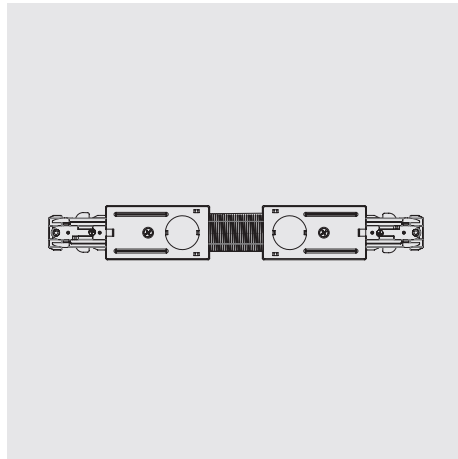

### Product Features

- Three-wire and one-phase H-Style track system
- Extruded alum-alloy profile
- High performance at thermal conductivity
- Surface finished with powder coating
- White & black colors are available
- Varied types of connectors are available
- 3 pcs of copper strips for electrical conductivity
- Flame-retarded PVC strips ensure electrical safety
- Accessories are available for suspended mounting

Flexible Connector

Floating Canopy

Cable Kit

Order#	Model	Description
R31901	RENO-TKH-LEC-WH	Live End Connector White
R31902	RENO-TKH-LEC-BK	Live End Connector Black
R31903	RENO-TKH-EFK-WH	End Feed Kit White
R31904	RENO-TKH-EFK-BK	End Feed Kit Black
R31905	RENO-TKH-CC-WH	Conduit Connector White
R31906	RENO-TKH-CC-BK	Conduit Connector Black
R31907	RENO-TKH-MJ-WH	"I" Connector White
R31908	RENO-TKH-MJ-BK	"I" Connector Black
R31909	RENO-TKH-LC-WH	"L" Connector White
R31910	RENO-TKH-LC-BK	"L" Connector Black
R31911	RENO-TKH-TC-WH	"T" Connector White
R31912	RENO-TKH-TC-BK	"T" Connector Black
R31913	RENO-TKH-XC-WH	"X" Connector White
R31914	RENO-TKH-XC-BK	"X" Connector Black
R31915	RENO-TKH-FC-WH	Flexible Connector White
R31916	RENO-TKH-FC-BK	Flexible Connector Black
R31917	RENO-TKH-FCF-WH	Floating Canopy White
R31918	RENO-TKH-FCF-BK	Floating Canopy Black
R31919	RENO-TKH-CAB-WH	4M Cable White
R31920	RENO-TKH-CAB-BK	4M Cable Black
R31923	RENO-TKH-TPK-WH	Track Pendant Kit White
R31924	RENO-TKH-TPK-BK	Track Pendant Kit Black

Dimensions

Live End Connector  
W 106.5 mm (4.19") x H 35.5 mm (1.38")

End Feed Kit  
W 147 mm (5.79") x H 110 mm (4.33")

Conduit Connector  
W 147 mm (5.79") x H 33 mm (1.3")

"I" Connector  
W 79.5 mm (3.13") x H 35.5 mm (1.38")

"L" Connector  
W 108.5 mm (4.24") x H 108.5 mm (4.24")

"T" Canopy  
W 180 mm (7.09") x H 108.5 mm (4.24")

"X" Connector  
W 180 mm (7.09") x H 180 mm (7.09")

Flexible Connector  
W 175 mm (6.89") x H 35 mm (1.38")