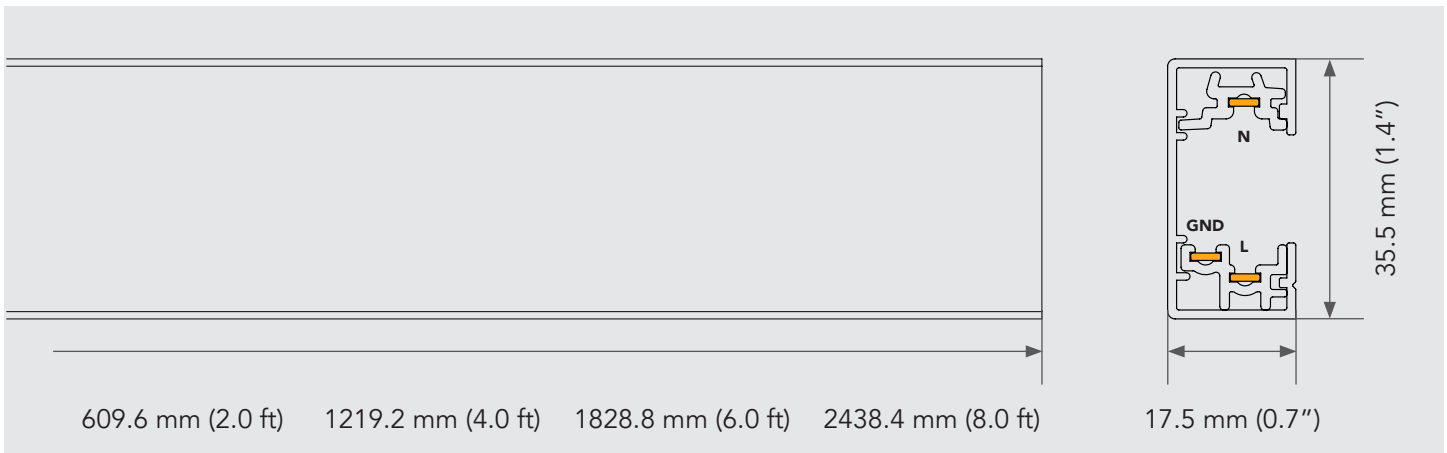

### Key Specifications

<b>Wire Type</b>	Halo-Style, Three-Wire
<b>Circuit Type</b>	Single-Circuit
<b>Material</b>	Extruded alum-ally profiles
<b>Surface Finish</b>	Powder coating
<b>Colors</b>	White, Black
<b>Size</b>	17.5mm x 35.5mm
<b>Lengths</b>	2 ft, 4 ft, 6 ft, 8 ft
<b>Mounting</b>	Surface or Suspension
<b>Applications</b>	Commercial or Residential lighting

## Specifications

Order#	Model	Length	Mounting Type	Colour
R31201	RENO-TKH-2FT-WH	2 FT	Halo Style (H-Style)	White
R31202	RENO-TKH-2FT-BK	2 FT	Halo Style (H-Style)	Black
R31203	RENO-TKH-4FT-WH	4 FT	Halo Style (H-Style)	White
R31204	RENO-TKH-4FT-BK	4 FT	Halo Style (H-Style)	Black
R31205	RENO-TKH-6FT-WH	6 FT	Halo Style (H-Style)	White
R31206	RENO-TKH-6FT-BK	6 FT	Halo Style (H-Style)	Black
R31207	RENO-TKH-8FT-WH	8 FT	Halo Style (H-Style)	White
R31208	RENO-TKH-8FT-BK	8 FT	Halo Style (H-Style)	Black

## Dimensions

"L" Connector  
W 108.5 mm (4.24") x H 108.5 mm (4.24")

"T" Canopy  
W 180 mm (7.09") x H 108.5 mm (4.24")

"X" Connector  
W 180 mm (7.09") x H 180 mm (7.09")

Flexible Connector  
W 175 mm (6.89") x H 35 mm (1.38")