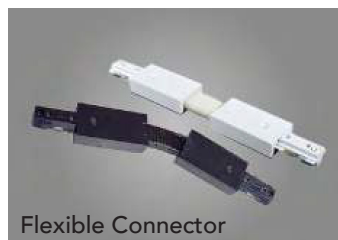

## Accessories

Live End Connector

End Feed Kit

Conduit Connector

"I" Connector

"L" Connector

"T" Connector

"X" Connector

Flexible Connector

Floating Canopy

Cable Kit

Order#	Model	Description
R31901	RENO-TKH-LEC-WH	Live End Connector White
R31902	RENO-TKH-LEC-BK	Live End Connector Black
R31903	RENO-TKH-EFK-WH	End Feed Kit White
R31904	RENO-TKH-EFK-BK	End Feed Kit Black
R31905	RENO-TKH-CC-WH	Conduit Connector White
R31906	RENO-TKH-CC-BK	Conduit Connector Black
R31907	RENO-TKH-MJ-WH	"I" Connector White
R31908	RENO-TKH-MJ-BK	"I" Connector Black
R31909	RENO-TKH-LC-WH	"L" Connector White
R31910	RENO-TKH-LC-BK	"L" Connector Black
R31911	RENO-TKH-TC-WH	"T" Connector White
R31912	RENO-TKH-TC-BK	"T" Connector Black
R31913	RENO-TKH-XC-WH	"X" Connector White
R31914	RENO-TKH-XC-BK	"X" Connector Black
R31915	RENO-TKH-FC-WH	Flexible Connector White
R31916	RENO-TKH-FC-BK	Flexible Connector Black
R31917	RENO-TKH-FCF-WH	Floating Canopy White
R31918	RENO-TKH-FCF-BK	Floating Canopy Black
R31919	RENO-TKH-CAB-WH	4M Cable White
R31920	RENO-TKH-CAB-BK	4M Cable Black
R31923	RENO-TKH-TPK-WH	Track Pendant Kit White
R31924	RENO-TKH-TPK-BK	Track Pendant Kit Black