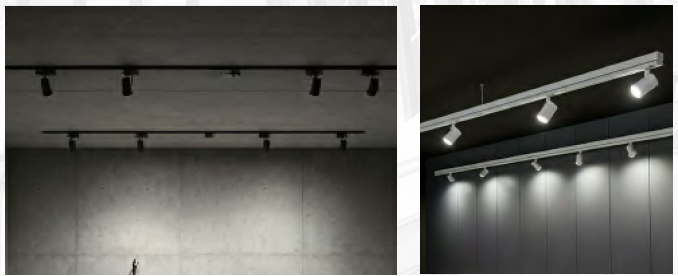

## H-Style Track System

The STORY Series Track Lighting is a versatile solution for illuminating modern homes and studios. Suitable for both standard and vaulted ceilings, they offer a range of configurations that allow for creative flexibility. Combine them with our Story Series Tracking Lighting Luminaires to meet the needs of evolving commercial and residential spaces.

### Product Features

- Three-wire and one-phase H-Style track system
- Extruded alum-alloy profile
- High performance at thermal conductivity
- Surface finished with powder coating
- White & black colors are available
- Varied types of connectors are available
- 3 pcs of copper strips for electrical conductivity
- Flame-retarded PVC strips ensure electrical safety
- Accessories are available for suspended mounting