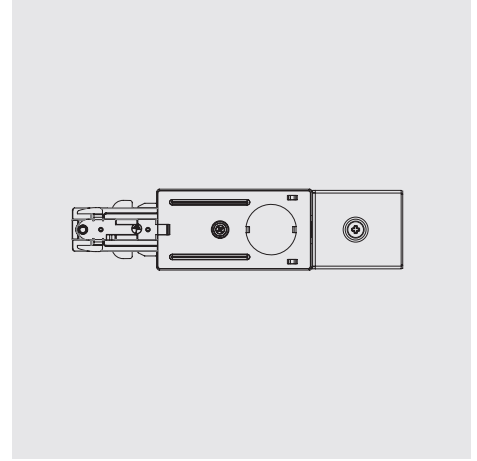

## Dimensions

Flexible Connector

Floating Canopy

Cable Kit

Order#	Model	Description
R31901	RENO-TKH-LEC-WH	Live End Connector White
R31902	RENO-TKH-LEC-BK	Live End Connector Black
R31903	RENO-TKH-EFK-WH	End Feed Kit White
R31904	RENO-TKH-EFK-BK	End Feed Kit Black
R31905	RENO-TKH-CC-WH	Conduit Connector White
R31906	RENO-TKH-CC-BK	Conduit Connector Black
R31907	RENO-TKH-MJ-WH	"I" Connector White
R31908	RENO-TKH-MJ-BK	"I" Connector Black
R31909	RENO-TKH-LC-WH	"L" Connector White
R31910	RENO-TKH-LC-BK	"L" Connector Black
R31911	RENO-TKH-TC-WH	"T" Connector White
R31912	RENO-TKH-TC-BK	"T" Connector Black
R31913	RENO-TKH-XC-WH	"X" Connector White
R31914	RENO-TKH-XC-BK	"X" Connector Black
R31915	RENO-TKH-FC-WH	Flexible Connector White
R31916	RENO-TKH-FC-BK	Flexible Connector Black
R31917	RENO-TKH-FCF-WH	Floating Canopy White
R31918	RENO-TKH-FCF-BK	Floating Canopy Black
R31919	RENO-TKH-CAB-WH	4M Cable White
R31920	RENO-TKH-CAB-BK	4M Cable Black
R31923	RENO-TKH-TPK-WH	Track Pendant Kit White
R31924	RENO-TKH-TPK-BK	Track Pendant Kit Black

Dimensions

Live End Connector  
W 106.5 mm (4.19") x H 35.5 mm (1.38")

End Feed Kit  
W 147 mm (5.79") x H 110 mm (4.33")

Conduit Connector  
W 147 mm (5.79") x H 33 mm (1.3")

"I" Connector  
W 79.5 mm (3.13") x H 35.5 mm (1.38")

"L" Connector  
W 108.5 mm (4.24") x H 108.5 mm (4.24")

"T" Canopy  
W 180 mm (7.09") x H 108.5 mm (4.24")

"X" Connector  
W 180 mm (7.09") x H 180 mm (7.09")

Flexible Connector  
W 175 mm (6.89") x H 35 mm (1.38")