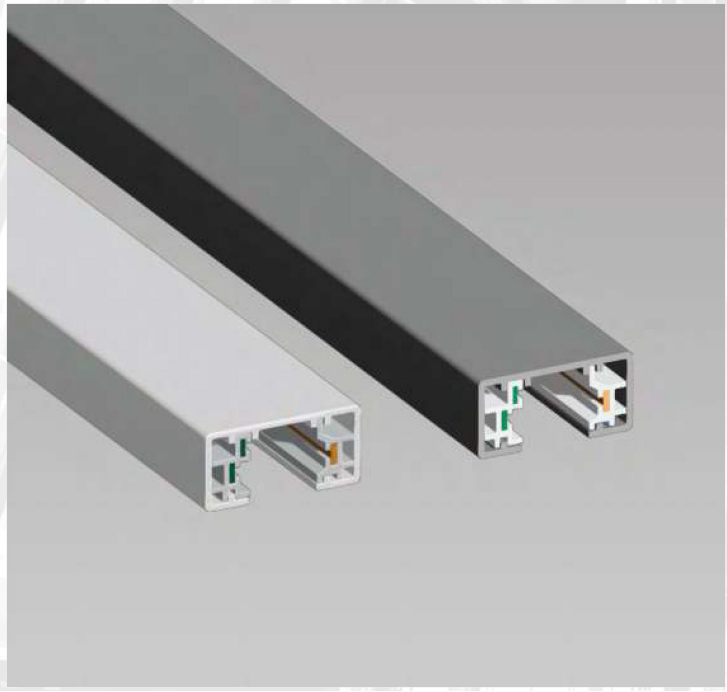

## H-Style Track System

The STORY Series Track Lighting is a versatile solution for illuminating modern homes and studios. Suitable for both standard and vaulted ceilings, they offer a range of configurations that allow for creative flexibility. Combine them with our Story Series Tracking Lighting Luminaires to meet the needs of evolving commercial and residential spaces.

### Product Features

- Three-wire and one-phase H-Style track system
- Extruded alum-alloy profile
- High performance at thermal conductivity
- Surface finished with powder coating
- White & black colors are available
- Varied types of connectors are available
- 3 pcs of copper strips for electrical conductivity
- Flame-retarded PVC strips ensure electrical safety
- Accessories are available for suspended mounting

### Key Specifications

<b>Wire Type</b>	Halo-Style, Three-Wire
<b>Circuit Type</b>	Single-Circuit
<b>Material</b>	Extruded alum-ally profiles
<b>Surface Finish</b>	Powder coating
<b>Colors</b>	White, Black
<b>Size</b>	17.5mm x 35.5mm
<b>Lengths</b>	2 ft, 4 ft, 6 ft, 8 ft
<b>Mounting</b>	Surface or Suspension
<b>Applications</b>	Commercial or Residential lighting