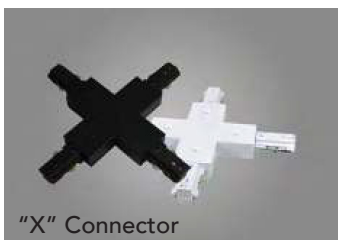

## Accessories

Live End Connector

End Feed Kit

Conduit Connector

"I" Connector

"L" Connector

"T" Connector

"X" Connector

Flexible Connector

Floating Canopy

Cable Kit

Order#	Model	Description
R31901	RENO-TKH-LEC-WH	Live End Connector White
R31902	RENO-TKH-LEC-BK	Live End Connector Black
R31903	RENO-TKH-EFK-WH	End Feed Kit White
R31904	RENO-TKH-EFK-BK	End Feed Kit Black
R31905	RENO-TKH-CC-WH	Conduit Connector White
R31906	RENO-TKH-CC-BK	Conduit Connector Black
R31907	RENO-TKH-MJ-WH	"I" Connector White
R31908	RENO-TKH-MJ-BK	"I" Connector Black
R31909	RENO-TKH-LC-WH	"L" Connector White
R31910	RENO-TKH-LC-BK	"L" Connector Black
R31911	RENO-TKH-TC-WH	"T" Connector White
R31912	RENO-TKH-TC-BK	"T" Connector Black
R31913	RENO-TKH-XC-WH	"X" Connector White
R31914	RENO-TKH-XC-BK	"X" Connector Black
R31915	RENO-TKH-FC-WH	Flexible Connector White
R31916	RENO-TKH-FC-BK	Flexible Connector Black
R31917	RENO-TKH-FCF-WH	Floating Canopy White
R31918	RENO-TKH-FCF-BK	Floating Canopy Black
R31919	RENO-TKH-CAB-WH	4M Cable White
R31920	RENO-TKH-CAB-BK	4M Cable Black
R31923	RENO-TKH-TPK-WH	Track Pendant Kit White
R31924	RENO-TKH-TPK-BK	Track Pendant Kit Black