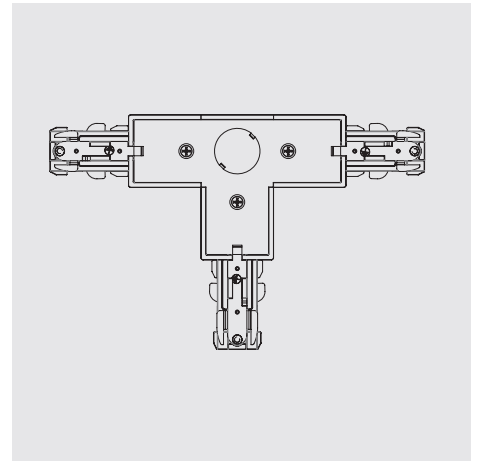

## Dimensions

Flexible Connector

Floating Canopy

Cable Kit

Order#	Model	Description
R31901	RENO-TKH-LEC-WH	Live End Connector White
R31902	RENO-TKH-LEC-BK	Live End Connector Black
R31903	RENO-TKH-EFK-WH	End Feed Kit White
R31904	RENO-TKH-EFK-BK	End Feed Kit Black
R31905	RENO-TKH-CC-WH	Conduit Connector White
R31906	RENO-TKH-CC-BK	Conduit Connector Black
R31907	RENO-TKH-MJ-WH	"I" Connector White
R31908	RENO-TKH-MJ-BK	"I" Connector Black
R31909	RENO-TKH-LC-WH	"L" Connector White
R31910	RENO-TKH-LC-BK	"L" Connector Black
R31911	RENO-TKH-TC-WH	"T" Connector White
R31912	RENO-TKH-TC-BK	"T" Connector Black
R31913	RENO-TKH-XC-WH	"X" Connector White
R31914	RENO-TKH-XC-BK	"X" Connector Black
R31915	RENO-TKH-FC-WH	Flexible Connector White
R31916	RENO-TKH-FC-BK	Flexible Connector Black
R31917	RENO-TKH-FCF-WH	Floating Canopy White
R31918	RENO-TKH-FCF-BK	Floating Canopy Black
R31919	RENO-TKH-CAB-WH	4M Cable White
R31920	RENO-TKH-CAB-BK	4M Cable Black
R31923	RENO-TKH-TPK-WH	Track Pendant Kit White
R31924	RENO-TKH-TPK-BK	Track Pendant Kit Black

Dimensions

Live End Connector  
W 106.5 mm (4.19") x H 35.5 mm (1.38")

End Feed Kit  
W 147 mm (5.79") x H 110 mm (4.33")

Conduit Connector  
W 147 mm (5.79") x H 33 mm (1.3")

"I" Connector  
W 79.5 mm (3.13") x H 35.5 mm (1.38")

"L" Connector  
W 108.5 mm (4.24") x H 108.5 mm (4.24")

"T" Canopy  
W 180 mm (7.09") x H 108.5 mm (4.24")

"X" Connector  
W 180 mm (7.09") x H 180 mm (7.09")

Flexible Connector  
W 175 mm (6.89") x H 35 mm (1.38")