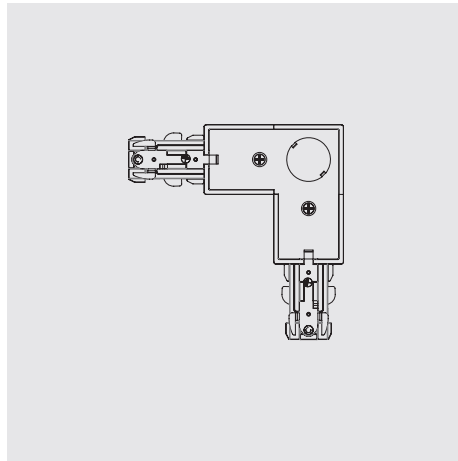

## Dimensions

Flexible Connector

Floating Canopy

Cable Kit

Order#	Model	Description
R31901	RENO-TKH-LEC-WH	Live End Connector White
R31902	RENO-TKH-LEC-BK	Live End Connector Black
R31903	RENO-TKH-EFK-WH	End Feed Kit White
R31904	RENO-TKH-EFK-BK	End Feed Kit Black
R31905	RENO-TKH-CC-WH	Conduit Connector White
R31906	RENO-TKH-CC-BK	Conduit Connector Black
R31907	RENO-TKH-MJ-WH	"I" Connector White
R31908	RENO-TKH-MJ-BK	"I" Connector Black
R31909	RENO-TKH-LC-WH	"L" Connector White
R31910	RENO-TKH-LC-BK	"L" Connector Black
R31911	RENO-TKH-TC-WH	"T" Connector White
R31912	RENO-TKH-TC-BK	"T" Connector Black
R31913	RENO-TKH-XC-WH	"X" Connector White
R31914	RENO-TKH-XC-BK	"X" Connector Black
R31915	RENO-TKH-FC-WH	Flexible Connector White
R31916	RENO-TKH-FC-BK	Flexible Connector Black
R31917	RENO-TKH-FCF-WH	Floating Canopy White
R31918	RENO-TKH-FCF-BK	Floating Canopy Black
R31919	RENO-TKH-CAB-WH	4M Cable White
R31920	RENO-TKH-CAB-BK	4M Cable Black
R31923	RENO-TKH-TPK-WH	Track Pendant Kit White
R31924	RENO-TKH-TPK-BK	Track Pendant Kit Black

Dimensions

Live End Connector  
W 106.5 mm (4.19") x H 35.5 mm (1.38")

End Feed Kit  
W 147 mm (5.79") x H 110 mm (4.33")

Conduit Connector  
W 147 mm (5.79") x H 33 mm (1.3")

"I" Connector  
W 79.5 mm (3.13") x H 35.5 mm (1.38")

"L" Connector  
W 108.5 mm (4.24") x H 108.5 mm (4.24")

"T" Canopy  
W 180 mm (7.09") x H 108.5 mm (4.24")

"X" Connector  
W 180 mm (7.09") x H 180 mm (7.09")

Flexible Connector  
W 175 mm (6.89") x H 35 mm (1.38")