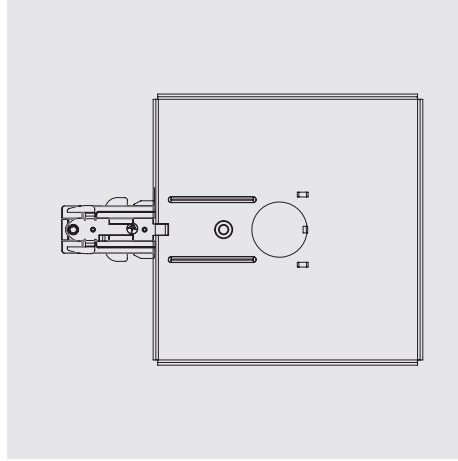

## Dimensions

Flexible Connector

Floating Canopy

Cable Kit

Order#	Model	Description
R31901	RENO-TKH-LEC-WH	Live End Connector White
R31902	RENO-TKH-LEC-BK	Live End Connector Black
R31903	RENO-TKH-EFK-WH	End Feed Kit White
R31904	RENO-TKH-EFK-BK	End Feed Kit Black
R31905	RENO-TKH-CC-WH	Conduit Connector White
R31906	RENO-TKH-CC-BK	Conduit Connector Black
R31907	RENO-TKH-MJ-WH	"I" Connector White
R31908	RENO-TKH-MJ-BK	"I" Connector Black
R31909	RENO-TKH-LC-WH	"L" Connector White
R31910	RENO-TKH-LC-BK	"L" Connector Black
R31911	RENO-TKH-TC-WH	"T" Connector White
R31912	RENO-TKH-TC-BK	"T" Connector Black
R31913	RENO-TKH-XC-WH	"X" Connector White
R31914	RENO-TKH-XC-BK	"X" Connector Black
R31915	RENO-TKH-FC-WH	Flexible Connector White
R31916	RENO-TKH-FC-BK	Flexible Connector Black
R31917	RENO-TKH-FCF-WH	Floating Canopy White
R31918	RENO-TKH-FCF-BK	Floating Canopy Black
R31919	RENO-TKH-CAB-WH	4M Cable White
R31920	RENO-TKH-CAB-BK	4M Cable Black
R31923	RENO-TKH-TPK-WH	Track Pendant Kit White
R31924	RENO-TKH-TPK-BK	Track Pendant Kit Black

Dimensions

Live End Connector  
W 106.5 mm (4.19") x H 35.5 mm (1.38")

End Feed Kit  
W 147 mm (5.79") x H 110 mm (4.33")

Conduit Connector  
W 147 mm (5.79") x H 33 mm (1.3")

"I" Connector  
W 79.5 mm (3.13") x H 35.5 mm (1.38")

"L" Connector  
W 108.5 mm (4.24") x H 108.5 mm (4.24")

"T" Canopy  
W 180 mm (7.09") x H 108.5 mm (4.24")

"X" Connector  
W 180 mm (7.09") x H 180 mm (7.09")

Flexible Connector  
W 175 mm (6.89") x H 35 mm (1.38")