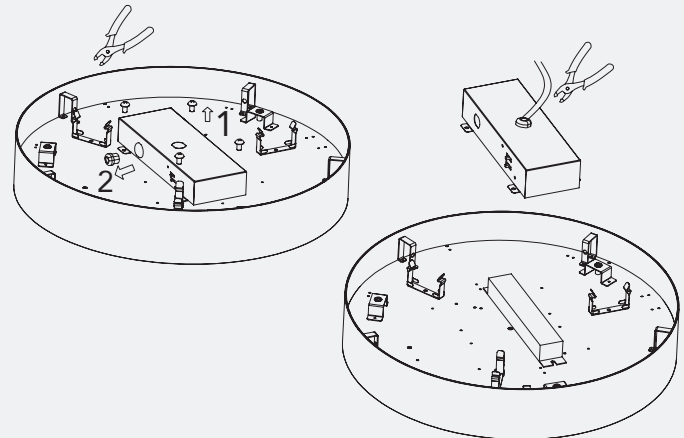

D
 Make the wiring connections, then adjust the power cable length and properly secure the strain relief. Lock the canopy to ceiling brackets from side with screws.

E
 Installation is complete.

Mounting - Installation

Pendant | Stem/Rod

A

Assemble the rod/pole.

1. Rotate the rod counterclockwise to connect the pendant rod sections

2. Pendant rod assembly is complete

C

Secure the pendant rod to the base and canopy with nuts.

B

Assemble the rod/pole base.

D

Remove the driver box screws and take off the strain relief.

E

Secure the strain relief onto the top of the driver box.

Mounting - Installation

Pendant | Stem/Rod - Continued