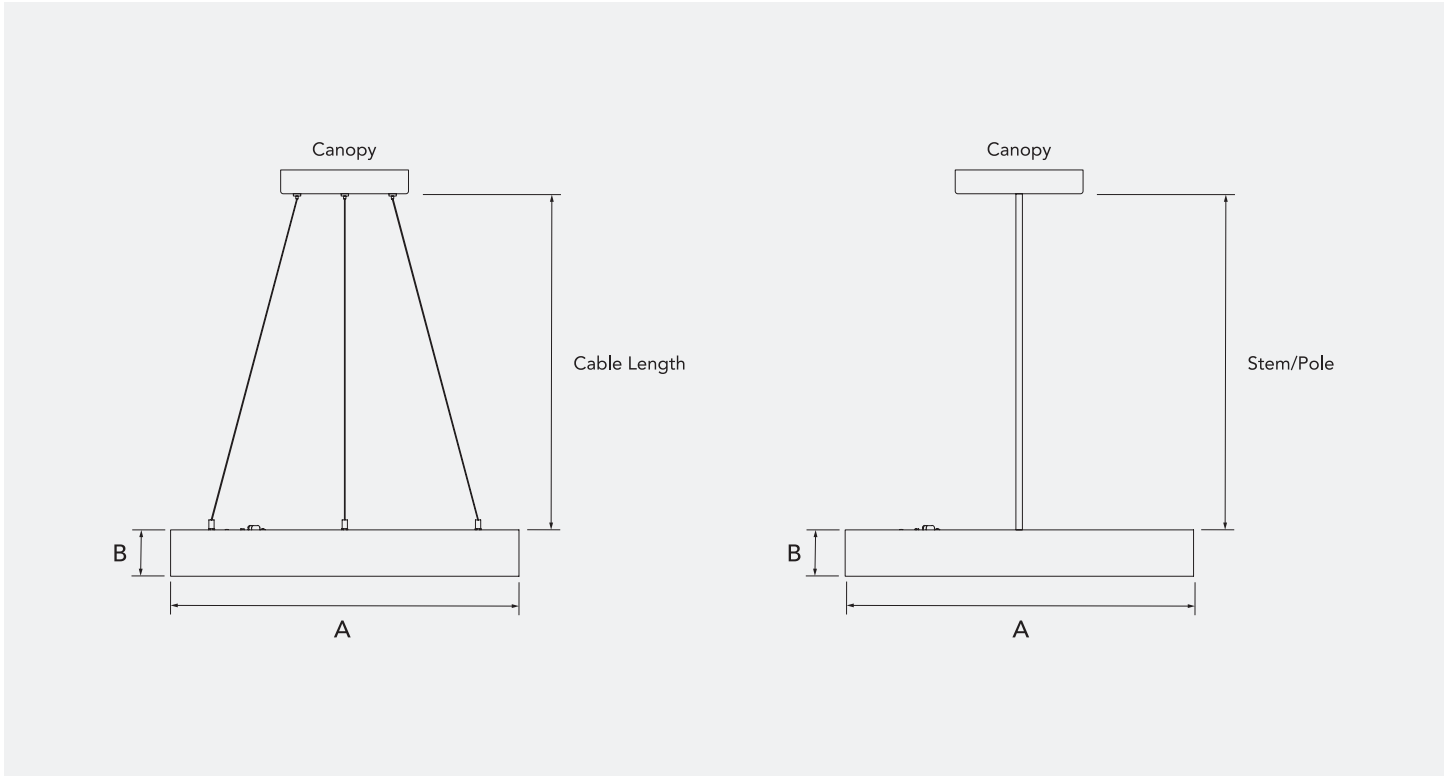

Dimensions

Evoke 18", 24", 36"

	Evoke 18"	Evoke 24"	Evoke 36"
A - Size/Diameter	17.72" 450 mm	23.62" 600 mm	35.43" 900 mm
B - Height	3.15" 80 mm	3.15" 80 mm	3.15" 80 mm
Canopy (Width)	5.12" 130 mm	5.12" 130 mm	8.66" 220 mm
Cable Length	120" 3,048 mm (adjustable)	120" 3,048 mm (adjustable)	120" 3,048 mm (adjustable)
Pendant Mount (Stem/Pole)	3.0 ft 1.0 m	3.0 ft 1.0 m	3.0 ft 1.0 m
Weight	13.22 lbs 6.0 kg	16.09 lbs 7.3 kg	19.84 lbs 9.0 kg