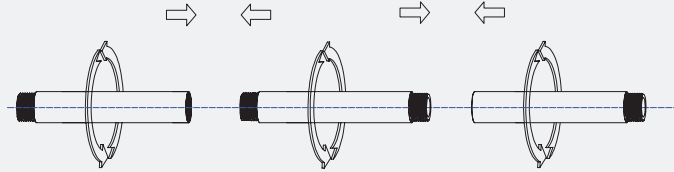

B

As shown in the picture, use screws to fix the ceiling bracket to the junction box and the ceiling as required.

Mounting - Installation

Pendant | Suspension Aircraft Cable - Continued

C
 Loosen the cable tensioner first, press to adjust the suspension cable length, then tighten the cable tensioner.

D
 Make the wiring connections, then adjust the power cable length and properly secure the strain relief. Lock the canopy to ceiling brackets from side with screws.

E
 Installation is complete.

Mounting - Installation

Pendant | Stem/Rod

A

Assemble the rod/pole.

1. Rotate the rod counterclockwise to connect the pendant rod sections

2. Pendant rod assembly is complete

C

Secure the pendant rod to the base and canopy with nuts.