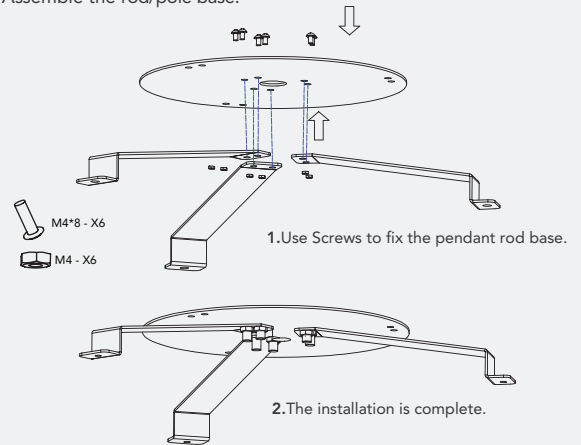

D
 Make the wiring connections, then adjust the power cable length and properly secure the strain relief. Lock the canopy to ceiling brackets from side with screws.

E
 Installation is complete.

Mounting - Installation

Pendant | Stem/Rod

A

Assemble the rod/pole.

1. Rotate the rod counterclockwise to connect the pendant rod sections

2. Pendant rod assembly is complete

C

Secure the pendant rod to the base and canopy with nuts.

B

Assemble the rod/pole base.

D

Remove the driver box screws and take off the strain relief.

E

Secure the strain relief onto the top of the driver box.

Mounting - Installation

Pendant | Stem/Rod - Continued

F

Secure the pendant rod assembly to the fixture with screws.

G

Drill holes in the ceiling for mounting the ceiling bracket; ceiling bracket for models 18/24/36" requires 4 holes. Refer to table A, L3 (pg.9) for distance between the holes