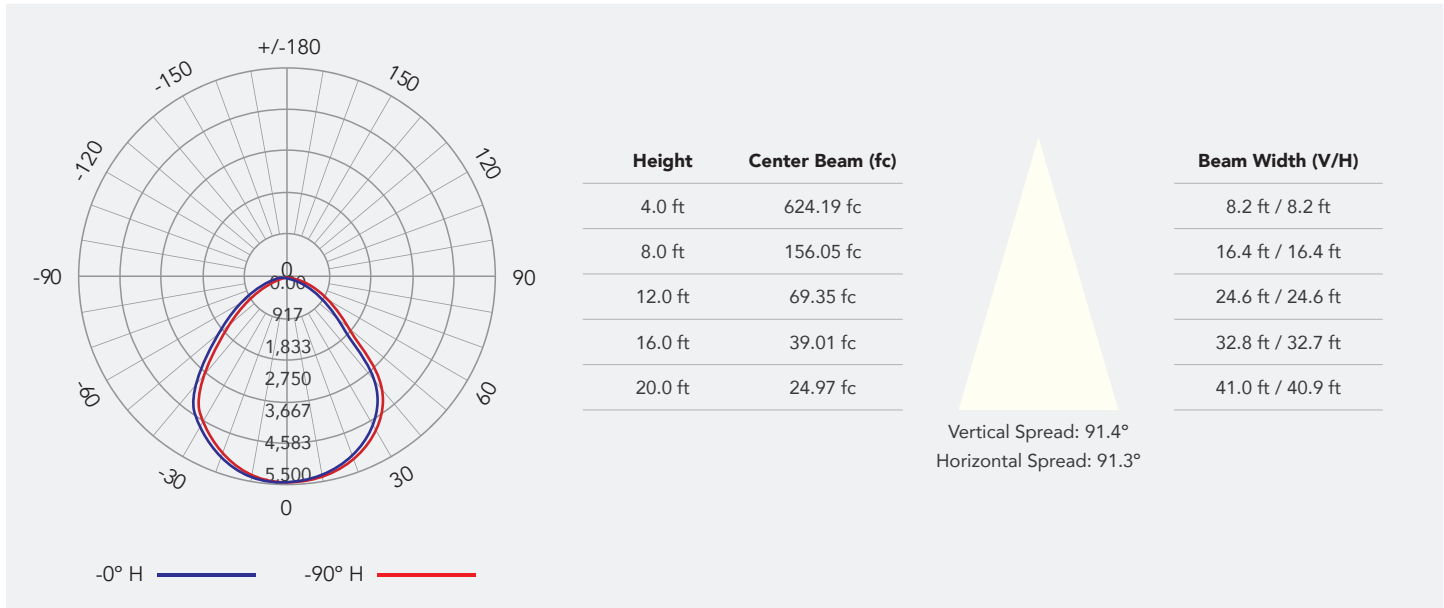

Evoke 36" White (175W, 4000K)

DLC Certification

Model #	Application	DLC Standard	DLC Premium
RENO-EVOKE-18-DV-MW-MCCT-WH	Low-Bay Luminaires for Commercial and Industrial Buildings	Pending	S-PKVX5M
RENO-EVOKE-18-DV-MW-MCCT-BK	Low-Bay Luminaires for Commercial and Industrial Buildings	Pending	S-PKVX5M
RENO-EVOKE-24-DV-MW-MCCT-WH	High-Bay Luminaires for Commercial and Industrial Buildings	Pending	S-4HSN9D
RENO-EVOKE-24-DV-MW-MCCT-BK	High-Bay Luminaires for Commercial and Industrial Buildings	Pending	S-4HSN9D
RENO-EVOKE-36-DV-MW-MCCT-WH	High-Bay Luminaires for Commercial and Industrial Buildings	Pending	S-B8N383
RENO-EVOKE-36-DV-MW-MCCT-BK	High-Bay Luminaires for Commercial and Industrial Buildings	Pending	S-B8N383