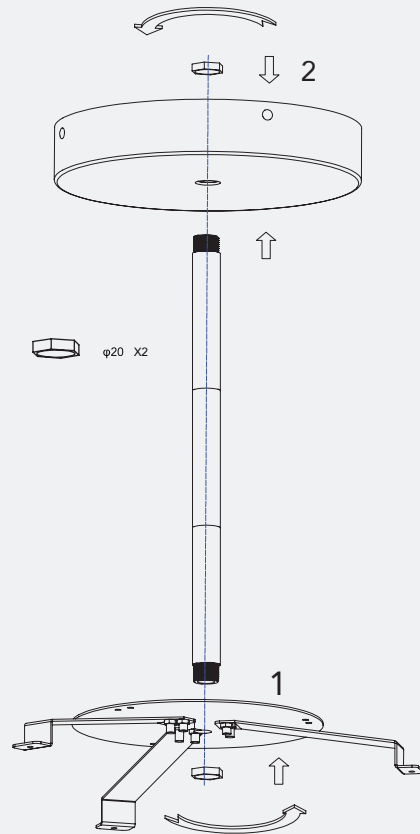

Dimensions

Evoke 18", 24", 36"

	Evoke 18"	Evoke 24"	Evoke 36"
A - Size/Diameter	17.72" 450 mm	23.62" 600 mm	35.43" 900 mm
B - Height	3.15" 80 mm	3.15" 80 mm	3.15" 80 mm
Canopy (Width)	5.12" 130 mm	5.12" 130 mm	8.66" 220 mm
Cable Length	120" 3,048 mm (adjustable)	120" 3,048 mm (adjustable)	120" 3,048 mm (adjustable)
Pendant Mount (Stem/Pole)	3.0 ft 1.0 m	3.0 ft 1.0 m	3.0 ft 1.0 m
Weight	13.22 lbs 6.0 kg	16.09 lbs 7.3 kg	19.84 lbs 9.0 kg

D
 Make the wiring connections, then adjust the power cable length and properly secure the strain relief. Lock the canopy to ceiling brackets from side with screws.

E
 Installation is complete.

Mounting - Installation

Pendant | Stem/Rod

A

Assemble the rod/pole.

1. Rotate the rod counterclockwise to connect the pendant rod sections

2. Pendant rod assembly is complete

C

Secure the pendant rod to the base and canopy with nuts.

F

Secure the pendant rod assembly to the fixture with screws.

G

Drill holes in the ceiling for mounting the ceiling bracket; ceiling bracket for models 18/24/36" requires 4 holes. Refer to table A, L3 (pg.9) for distance between the holes