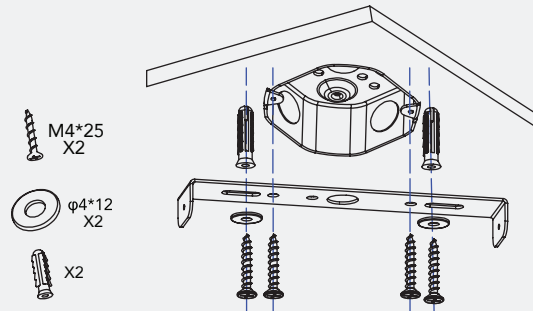

Mounting - Installation

Pendant | Suspension Aircraft Cable

	Evoke 18"	Evoke 24"	Evoke 36"
L	Ø17.72" 450mm	Ø23.62" 600mm	Ø35.42" 900mm
L1	Ø8.66" Ø220mm		
L2	7.38" 187.5mm		
L3	1.76" 70mm		

A

Drill holes in the ceiling for mounting the ceiling bracket.
Ceiling bracket for model 18/24/36 requires 2 holes. Refer to Table A, L2 for the distance between the holes.

B

As shown in the picture, use screws to fix the ceiling bracket to the junction box and the ceiling as required.

Mounting - Installation

Pendant | Suspension Aircraft Cable - Continued

C
 Loosen the cable tensioner first, press to adjust the suspension cable length, then tighten the cable tensioner.