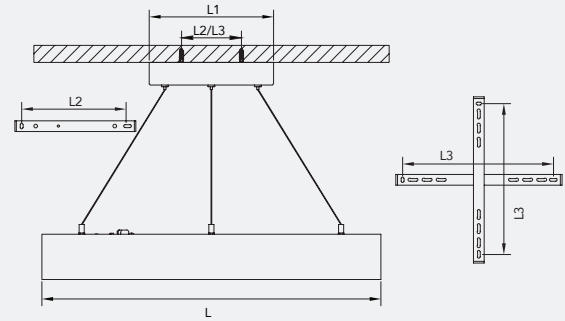

Mounting - Installation

Pendant | Suspension Aircraft Cable

Table A

	Evoke 18"	Evoke 24"	Evoke 36"
L	Ø17.72" | 450mm	Ø23.62" | 600mm	Ø35.42" | 900mm
L1	Ø8.66" | Ø220mm		
L2	7.38" | 187.5mm		
L3	1.76" | 70mm