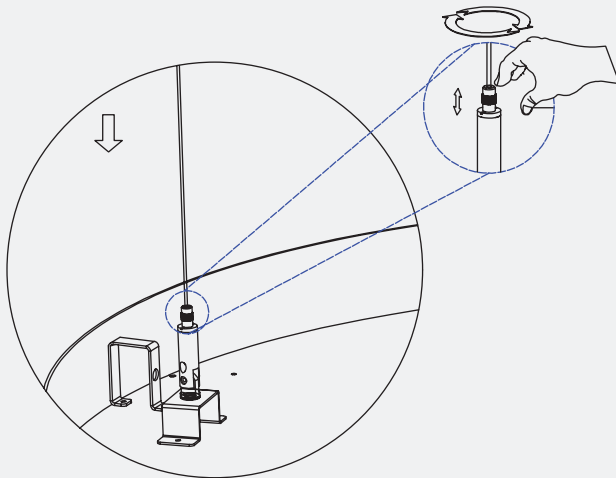

Mounting - Installation

Pendant | Suspension Aircraft Cable

	Evoke 18"	Evoke 24"	Evoke 36"
L	Ø17.72" 450mm	Ø23.62" 600mm	Ø35.42" 900mm
L1	Ø8.66" Ø220mm		
L2	7.38" 187.5mm		
L3	1.76" 70mm		

A

Drill holes in the ceiling for mounting the ceiling bracket.
Ceiling bracket for model 18/24/36 requires 2 holes. Refer to Table A, L2 for the distance between the holes.

B

As shown in the picture, use screws to fix the ceiling bracket to the junction box and the ceiling as required.

Mounting - Installation

Pendant | Suspension Aircraft Cable - Continued

C
 Loosen the cable tensioner first, press to adjust the suspension cable length, then tighten the cable tensioner.