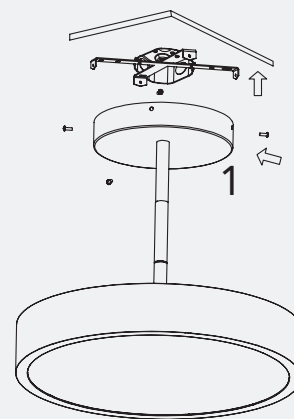

I

Make the wiring connections, then lock the fixture to the ceiling bracket from side with screws