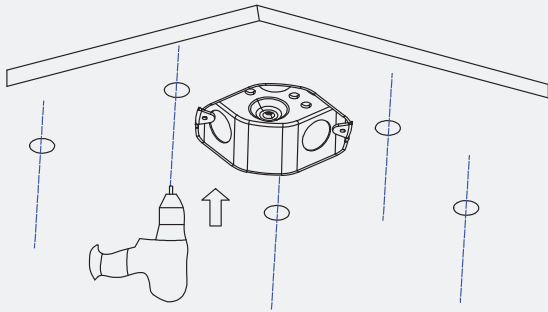

F

Secure the pendant rod assembly to the fixture with screws.

G

Drill holes in the ceiling for mounting the ceiling bracket; ceiling bracket for models 18/24/36" requires 4 holes. Refer to table A, L3 (pg.9) for distance between the holes

H

As shown in the picture, use screws to fix the ceiling bracket to the junction box and the ceiling as required.

I

Make the wiring connections, then lock the fixture to the ceiling bracket from side with screws

J

Installation is complete

Installation

Surface Mount

A

Mark the drilling locations on the ceiling based on the hole positions of the surface-mount frame, then drill the holes accordingly.

D18"/D24"

D36"