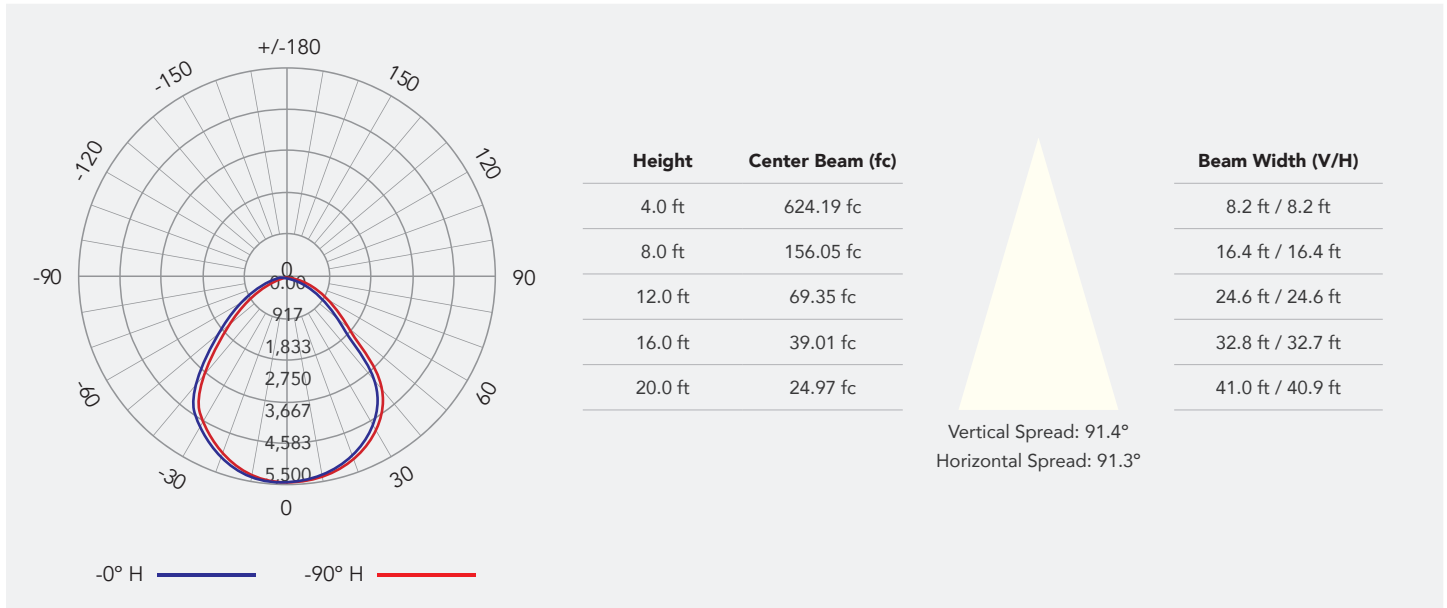

Evoke 36" White (175W, 4000K)

DLC Certification

Model #	Application	DLC Standard	DLC Premium
RENO-EVOKE-18-DV-MW-MCCT-WH	Low-Bay Luminaires for Commercial and Industrial Buildings	Pending	-
RENO-EVOKE-18-DV-MW-MCCT-BK	Low-Bay Luminaires for Commercial and Industrial Buildings	Pending	-
RENO-EVOKE-24-DV-MW-MCCT-WH	High-Bay Luminaires for Commercial and Industrial Buildings	Pending	-
RENO-EVOKE-24-DV-MW-MCCT-BK	High-Bay Luminaires for Commercial and Industrial Buildings	Pending	-
RENO-EVOKE-36-DV-MW-MCCT-WH	High-Bay Luminaires for Commercial and Industrial Buildings	Pending	-
RENO-EVOKE-36-DV-MW-MCCT-BK	High-Bay Luminaires for Commercial and Industrial Buildings	Pending	-