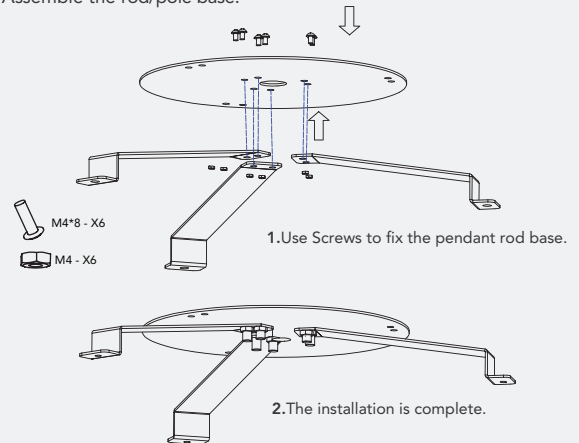

D
 Make the wiring connections, then adjust the power cable length and properly secure the strain relief. Lock the canopy to ceiling brackets from side with screws.

E
 Installation is complete.

Mounting - Installation

Pendant | Stem/Rod

A

Assemble the rod/pole.

1. Rotate the rod counterclockwise to connect the pendant rod sections

2. Pendant rod assembly is complete

C

Secure the pendant rod to the base and canopy with nuts.

B

Assemble the rod/pole base.

D

Remove the driver box screws and take off the strain relief.

E

Secure the strain relief onto the top of the driver box.

Mounting - Installation

Pendant | Stem/Rod - Continued

F

Secure the pendant rod assembly to the fixture with screws.

G

Drill holes in the ceiling for mounting the ceiling bracket; ceiling bracket for models 18/24/36" requires 4 holes. Refer to table A, L3 (pg.9) for distance between the holes