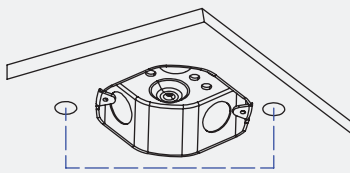

Dimensions

Evoke 18", 24", 36"

	Evoke 18"	Evoke 24"	Evoke 36"
A - Size/Diameter	17.72" 450 mm	23.62" 600 mm	35.43" 900 mm
B - Height	3.15" 80 mm	3.15" 80 mm	3.15" 80 mm
Canopy (Width)	5.12" 130 mm	5.12" 130 mm	8.66" 220 mm
Cable Length	120" 3,048 mm (adjustable)	120" 3,048 mm (adjustable)	120" 3,048 mm (adjustable)
Pendant Mount (Stem/Pole)	3.0 ft 1.0 m	3.0 ft 1.0 m	3.0 ft 1.0 m
Weight	13.22 lbs 6.0 kg	16.09 lbs 7.3 kg	19.84 lbs 9.0 kg

Mounting - Installation

Pendant | Suspension Aircraft Cable

	Evoke 18"	Evoke 24"	Evoke 36"
L	Ø17.72" 450mm	Ø23.62" 600mm	Ø35.42" 900mm
L1	Ø8.66" Ø220mm		
L2	7.38" 187.5mm		
L3	1.76" 70mm		

A

Drill holes in the ceiling for mounting the ceiling bracket.
Ceiling bracket for model 18/24/36 requires 2 holes. Refer to Table A, L2 for the distance between the holes.