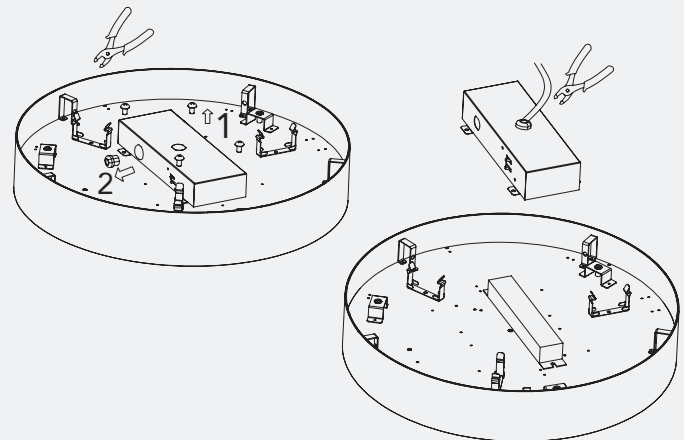

D
 Make the wiring connections, then adjust the power cable length and properly secure the strain relief. Lock the canopy to ceiling brackets from side with screws.

E
 Installation is complete.

Mounting - Installation

Pendant | Stem/Rod

A

Assemble the rod/pole.

1. Rotate the rod counterclockwise to connect the pendant rod sections

2. Pendant rod assembly is complete

C

Secure the pendant rod to the base and canopy with nuts.

B

Assemble the rod/pole base.

D

Remove the driver box screws and take off the strain relief.

E

Secure the strain relief onto the top of the driver box.

Mounting - Installation

Pendant | Stem/Rod - Continued