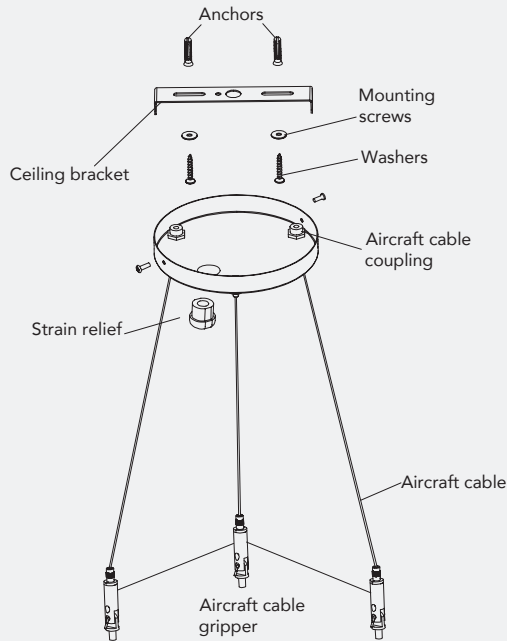

Mounting - Installation

Pendant | Suspension Aircraft Cable

Table A

	Evoke 18"	Evoke 24"	Evoke 36"
L	Ø17.72" | 450mm	Ø23.62" | 600mm	Ø35.42" | 900mm
L1	Ø8.66" | Ø220mm		
L2	7.38" | 187.5mm		
L3	1.76" | 70mm