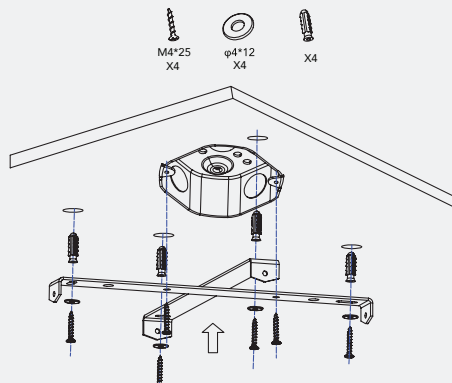

Pendant | Stem/Rod

A

Assemble the rod/pole.

1. Rotate the rod counterclockwise to connect the pendant rod sections

2. Pendant rod assembly is complete

C

Secure the pendant rod to the base and canopy with nuts.

B

Assemble the rod/pole base.

D

Remove the driver box screws and take off the strain relief.

E

Secure the strain relief onto the top of the driver box.

Mounting - Installation

Pendant | Stem/Rod - Continued

F

Secure the pendant rod assembly to the fixture with screws.

G

Drill holes in the ceiling for mounting the ceiling bracket; ceiling bracket for models 18/24/36" requires 4 holes. Refer to table A, L3 (pg.9) for distance between the holes

H

As shown in the picture, use screws to fix the ceiling bracket to the junction box and the ceiling as required.

I

Make the wiring connections, then lock the fixture to the ceiling bracket from side with screws