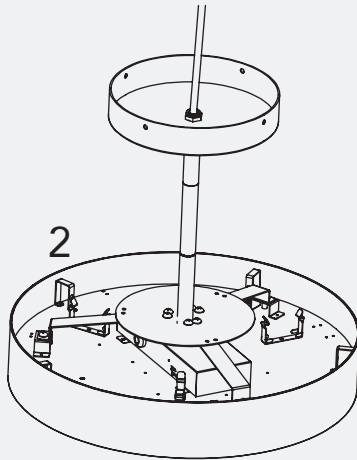

Pendant | Stem/Rod

A

Assemble the rod/pole.

1. Rotate the rod counterclockwise to connect the pendant rod sections

2. Pendant rod assembly is complete

C

Secure the pendant rod to the base and canopy with nuts.

B

Assemble the rod/pole base.

D

Remove the driver box screws and take off the strain relief.

E

Secure the strain relief onto the top of the driver box.

Mounting - Installation

Pendant | Stem/Rod - Continued

F

Secure the pendant rod assembly to the fixture with screws.

G

Drill holes in the ceiling for mounting the ceiling bracket; ceiling bracket for models 18/24/36" requires 4 holes. Refer to table A, L3 (pg.9) for distance between the holes