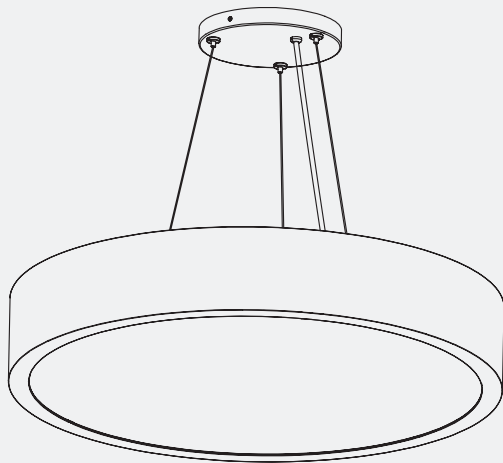

E
Installation is complete.