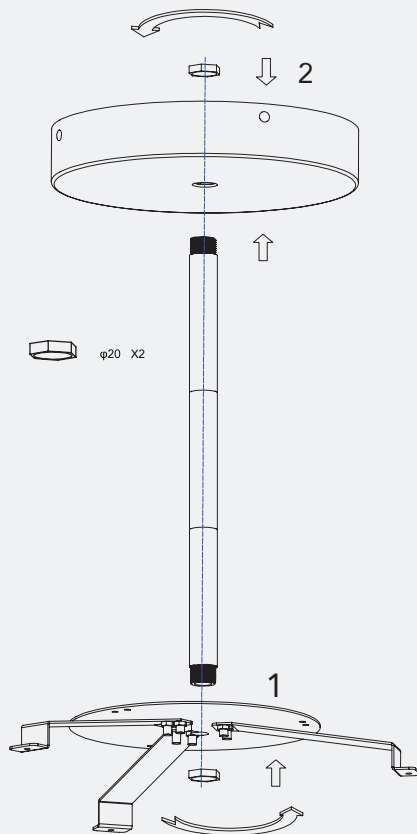

Dimensions

Evoke 18", 24", 36"

	Evoke 18"	Evoke 24"	Evoke 36"
A - Size/Diameter	17.72" 450 mm	23.62" 600 mm	35.43" 900 mm
B - Height	3.15" 80 mm	3.15" 80 mm	3.15" 80 mm
Canopy (Width)	5.12" 130 mm	5.12" 130 mm	8.66" 220 mm
Cable Length	120" 3,048 mm (adjustable)	120" 3,048 mm (adjustable)	120" 3,048 mm (adjustable)
Pendant Mount (Stem/Pole)	3.0 ft 1.0 m	3.0 ft 1.0 m	3.0 ft 1.0 m
Weight	13.22 lbs 6.0 kg	16.09 lbs 7.3 kg	19.84 lbs 9.0 kg

D
 Make the wiring connections, then adjust the power cable length and properly secure the strain relief. Lock the canopy to ceiling brackets from side with screws.

E
 Installation is complete.

Mounting - Installation

Pendant | Stem/Rod

A

Assemble the rod/pole.

1. Rotate the rod counterclockwise to connect the pendant rod sections

2. Pendant rod assembly is complete

C

Secure the pendant rod to the base and canopy with nuts.

F

Secure the pendant rod assembly to the fixture with screws.

G

Drill holes in the ceiling for mounting the ceiling bracket; ceiling bracket for models 18/24/36" requires 4 holes. Refer to table A, L3 (pg.9) for distance between the holes