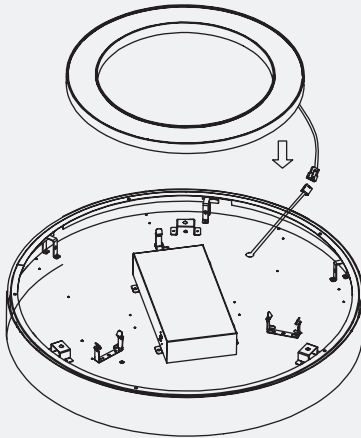

Dimensions

Evoke 18", 24", 36"

	Evoke 18"	Evoke 24"	Evoke 36"
A - Size/Diameter	17.72" 450 mm	23.62" 600 mm	35.43" 900 mm
B - Height	3.15" 80 mm	3.15" 80 mm	3.15" 80 mm
Canopy (Width)	5.12" 130 mm	5.12" 130 mm	8.66" 220 mm
Cable Length	120" 3,048 mm (adjustable)	120" 3,048 mm (adjustable)	120" 3,048 mm (adjustable)
Pendant Mount (Stem/Pole)	3.0 ft 1.0 m	3.0 ft 1.0 m	3.0 ft 1.0 m
Weight	13.22 lbs 6.0 kg	16.09 lbs 7.3 kg	19.84 lbs 9.0 kg

Accessories

Evoke Indirect/Uplight Modules

Uplight Module - 18"
 R39561
 RENO-EVOKE-18-UP

Uplight Module - 24"
 R39562
 RENO-EVOKE-24-UP

Uplight Module - 36"
 R39563
 RENO-EVOKE-36-UP

Order #	Model #	Description
R39561	RENO-EVOKE-18-UP	18" Uplight Module
R39562	RENO-EVOKE-24-UP	24" Uplight Module
R39563	RENO-EVOKE-36-UP	36" Uplight Module

Installation

Indirect/Uplight Modules

A

Attach the quick plug connectors to connect the indirect/upper lighting kit and the fixture.

B

Fix the indirect/upper lighting kit to the fixture, then the installation is complete.