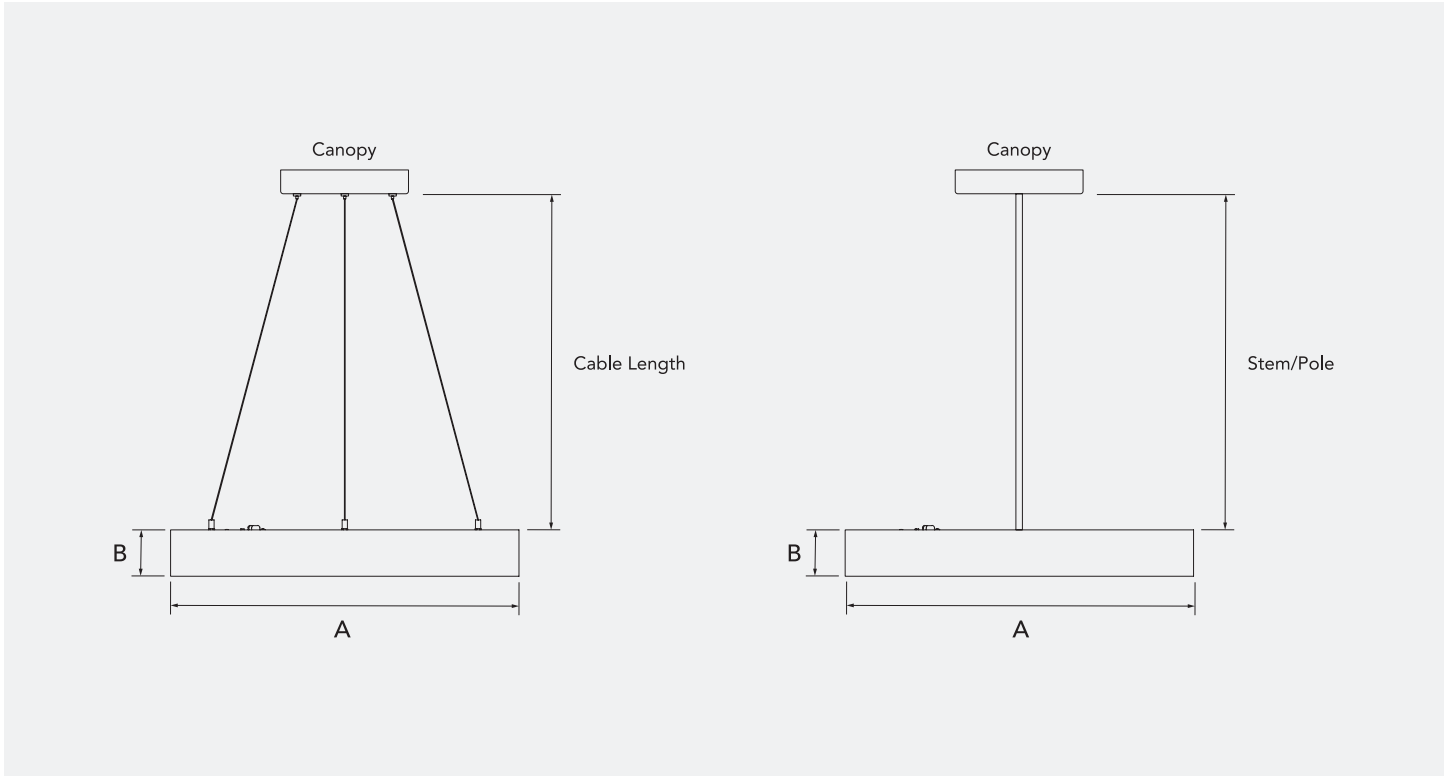

Dimensions

Evoke 18", 24", 36"

	Evoke 18"	Evoke 24"	Evoke 36"
A - Size/Diameter	17.72" 450 mm	23.62" 600 mm	35.43" 900 mm
B - Height	3.15" 80 mm	3.15" 80 mm	3.15" 80 mm
Canopy (Width)	5.12" 130 mm	5.12" 130 mm	8.66" 220 mm
Cable Length	120" 3,048 mm (adjustable)	120" 3,048 mm (adjustable)	120" 3,048 mm (adjustable)
Pendant Mount (Stem/Pole)	3.0 ft 1.0 m	3.0 ft 1.0 m	3.0 ft 1.0 m
Weight	13.22 lbs 6.0 kg	16.09 lbs 7.3 kg	19.84 lbs 9.0 kg