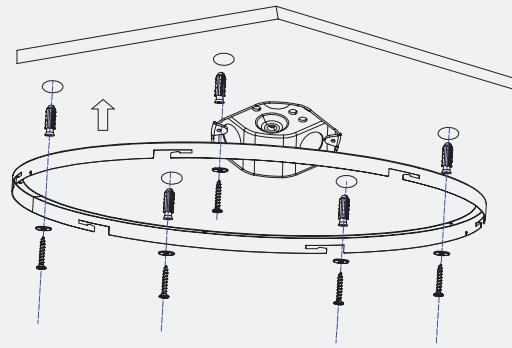

H

As shown in the picture, use screws to fix the ceiling bracket to the junction box and the ceiling as required.

I

Make the wiring connections, then lock the fixture to the ceiling bracket from side with screws

J

Installation is complete

Installation

Surface Mount

A

Mark the drilling locations on the ceiling based on the hole positions of the surface-mount frame, then drill the holes accordingly.

D18"/D24"

D36"

B

Install the surface mount frame with provided screws.

C

Ensure the safety cable is fixed securely, then rotate the fixture counterclockwise to snap it into the surface mount frame.

D

Installation is complete.