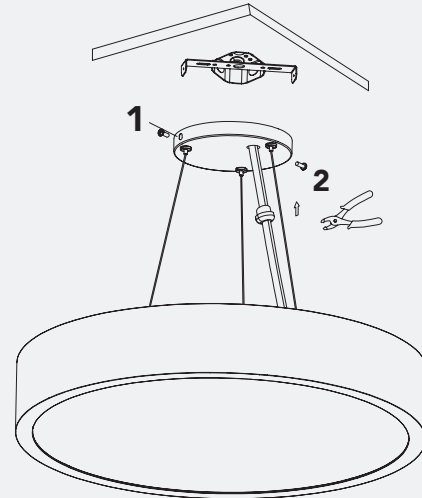

Mounting - Installation

Pendant | Suspension Aircraft Cable

	Evoke 18"	Evoke 24"	Evoke 36"
L	Ø17.72" 450mm	Ø23.62" 600mm	Ø35.42" 900mm
L1	Ø8.66" Ø220mm		
L2	7.38" 187.5mm		
L3	1.76" 70mm		

A

Drill holes in the ceiling for mounting the ceiling bracket.
Ceiling bracket for model 18/24/36 requires 2 holes. Refer to Table A, L2 for the distance between the holes.

B

As shown in the picture, use screws to fix the ceiling bracket to the junction box and the ceiling as required.

Mounting - Installation

Pendant | Suspension Aircraft Cable - Continued

C
 Loosen the cable tensioner first, press to adjust the suspension cable length, then tighten the cable tensioner.

D
 Make the wiring connections, then adjust the power cable length and properly secure the strain relief. Lock the canopy to ceiling brackets from side with screws.

E
 Installation is complete.

Mounting - Installation

Pendant | Stem/Rod

A

Assemble the rod/pole.

1. Rotate the rod counterclockwise to connect the pendant rod sections

2. Pendant rod assembly is complete

C

Secure the pendant rod to the base and canopy with nuts.