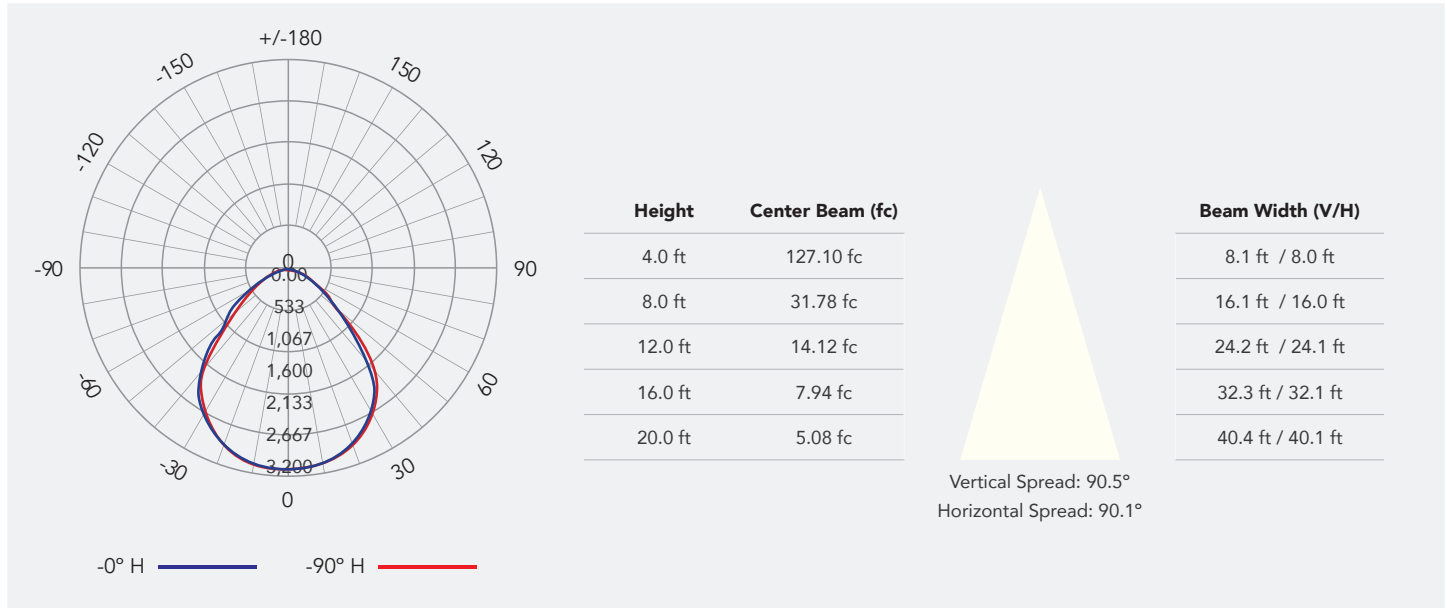

Photometrics

Evoke 18" White (60W, 4000K)