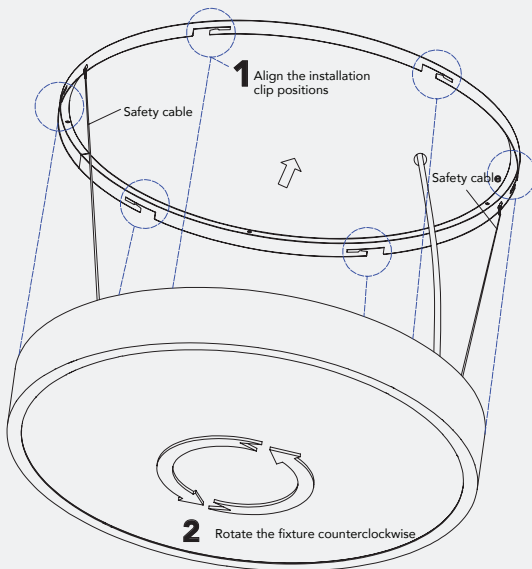

F

Secure the pendant rod assembly to the fixture with screws.

G

Drill holes in the ceiling for mounting the ceiling bracket; ceiling bracket for models 18/24/36" requires 4 holes. Refer to table A, L3 (pg.9) for distance between the holes

H

As shown in the picture, use screws to fix the ceiling bracket to the junction box and the ceiling as required.

I

Make the wiring connections, then lock the fixture to the ceiling bracket from side with screws

J

Installation is complete

Installation

Surface Mount

A

Mark the drilling locations on the ceiling based on the hole positions of the surface-mount frame, then drill the holes accordingly.

D18"/D24"

D36"

B

Install the surface mount frame with provided screws.

C

Ensure the safety cable is fixed securely, then rotate the fixture counterclockwise to snap it into the surface mount frame.

D

Installation is complete.