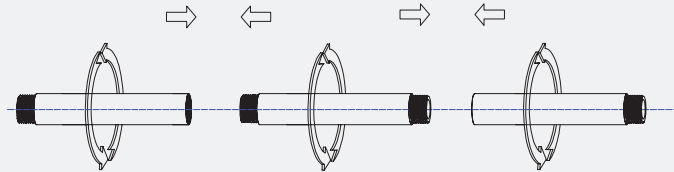

B

As shown in the picture, use screws to fix the ceiling bracket to the junction box and the ceiling as required.

Mounting - Installation

Pendant | Suspension Aircraft Cable - Continued

C
 Loosen the cable tensioner first, press to adjust the suspension cable length, then tighten the cable tensioner.

D
 Make the wiring connections, then adjust the power cable length and properly secure the strain relief. Lock the canopy to ceiling brackets from side with screws.

E
 Installation is complete.

Mounting - Installation

Pendant | Stem/Rod

A

Assemble the rod/pole.

1. Rotate the rod counterclockwise to connect the pendant rod sections

2. Pendant rod assembly is complete

C

Secure the pendant rod to the base and canopy with nuts.