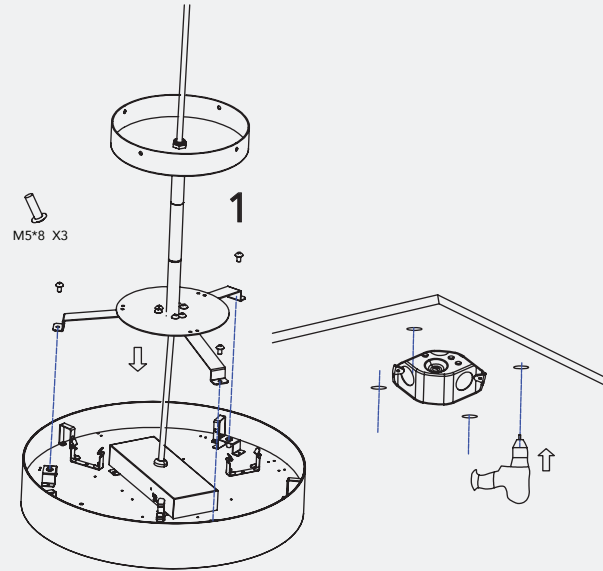

D
 Make the wiring connections, then adjust the power cable length and properly secure the strain relief. Lock the canopy to ceiling brackets from side with screws.

E
 Installation is complete.

Mounting - Installation

Pendant | Stem/Rod

A

Assemble the rod/pole.

1. Rotate the rod counterclockwise to connect the pendant rod sections

2. Pendant rod assembly is complete

C

Secure the pendant rod to the base and canopy with nuts.

B

Assemble the rod/pole base.

D

Remove the driver box screws and take off the strain relief.

E

Secure the strain relief onto the top of the driver box.

Mounting - Installation

Pendant | Stem/Rod - Continued

F

Secure the pendant rod assembly to the fixture with screws.

G

Drill holes in the ceiling for mounting the ceiling bracket; ceiling bracket for models 18/24/36" requires 4 holes. Refer to table A, L3 (pg.9) for distance between the holes