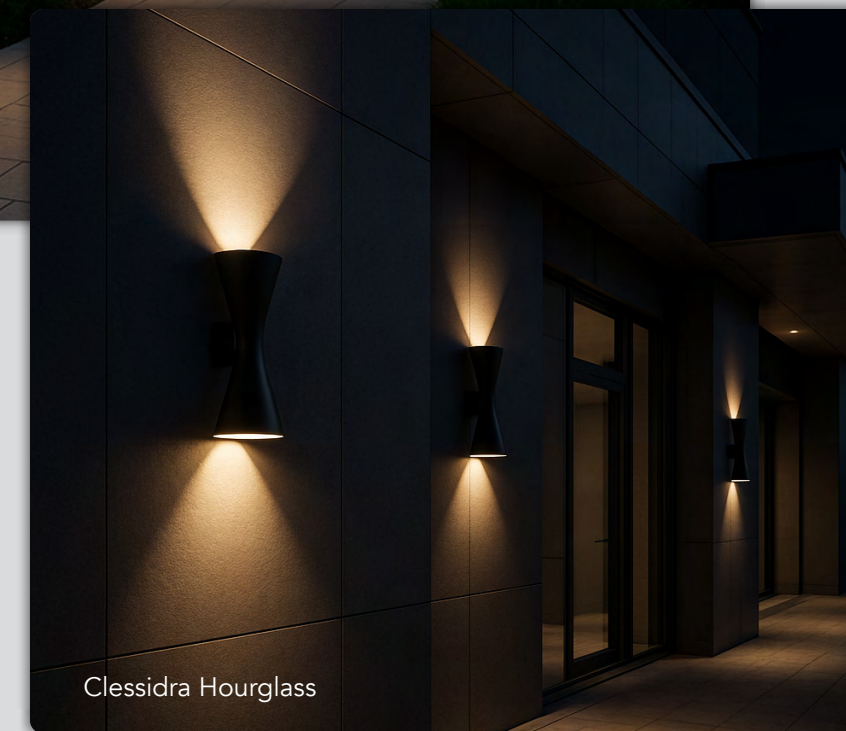

A Symphony of Shapes

Design Meets Performance in Any Silhouette

Clean Lines Modern Curves

Our collection of wall-mounted cylinders offers a trio of distinctive forms—circular, square, and sculptural hourglass—each designed to complement a range of architectural styles. With both direct and indirect illumination options, these fixtures not only elevate exterior facades but also create dynamic layers of light for a striking visual impact.

4.0" – R59021 | 6.0" – R59023

SQUARE TUBE

Slide the shell onto the fixture from below—its precision-fit design ensures seamless integration. Installation takes just a few minutes.

Soft Light. Bold Impact.

Our architectural wall cylinders bring distinct character to any space. The circular shape offers a soft, modern silhouette that blends effortlessly into clean interiors. The square form introduces clean lines and visual balance. The hourglass introduces a sculptural elegance, perfect for spaces that embrace bold, artistic expression. Each profile enhances architectural aesthetics in its own way, offering designers versatile tools to elevate interior and exterior environments.