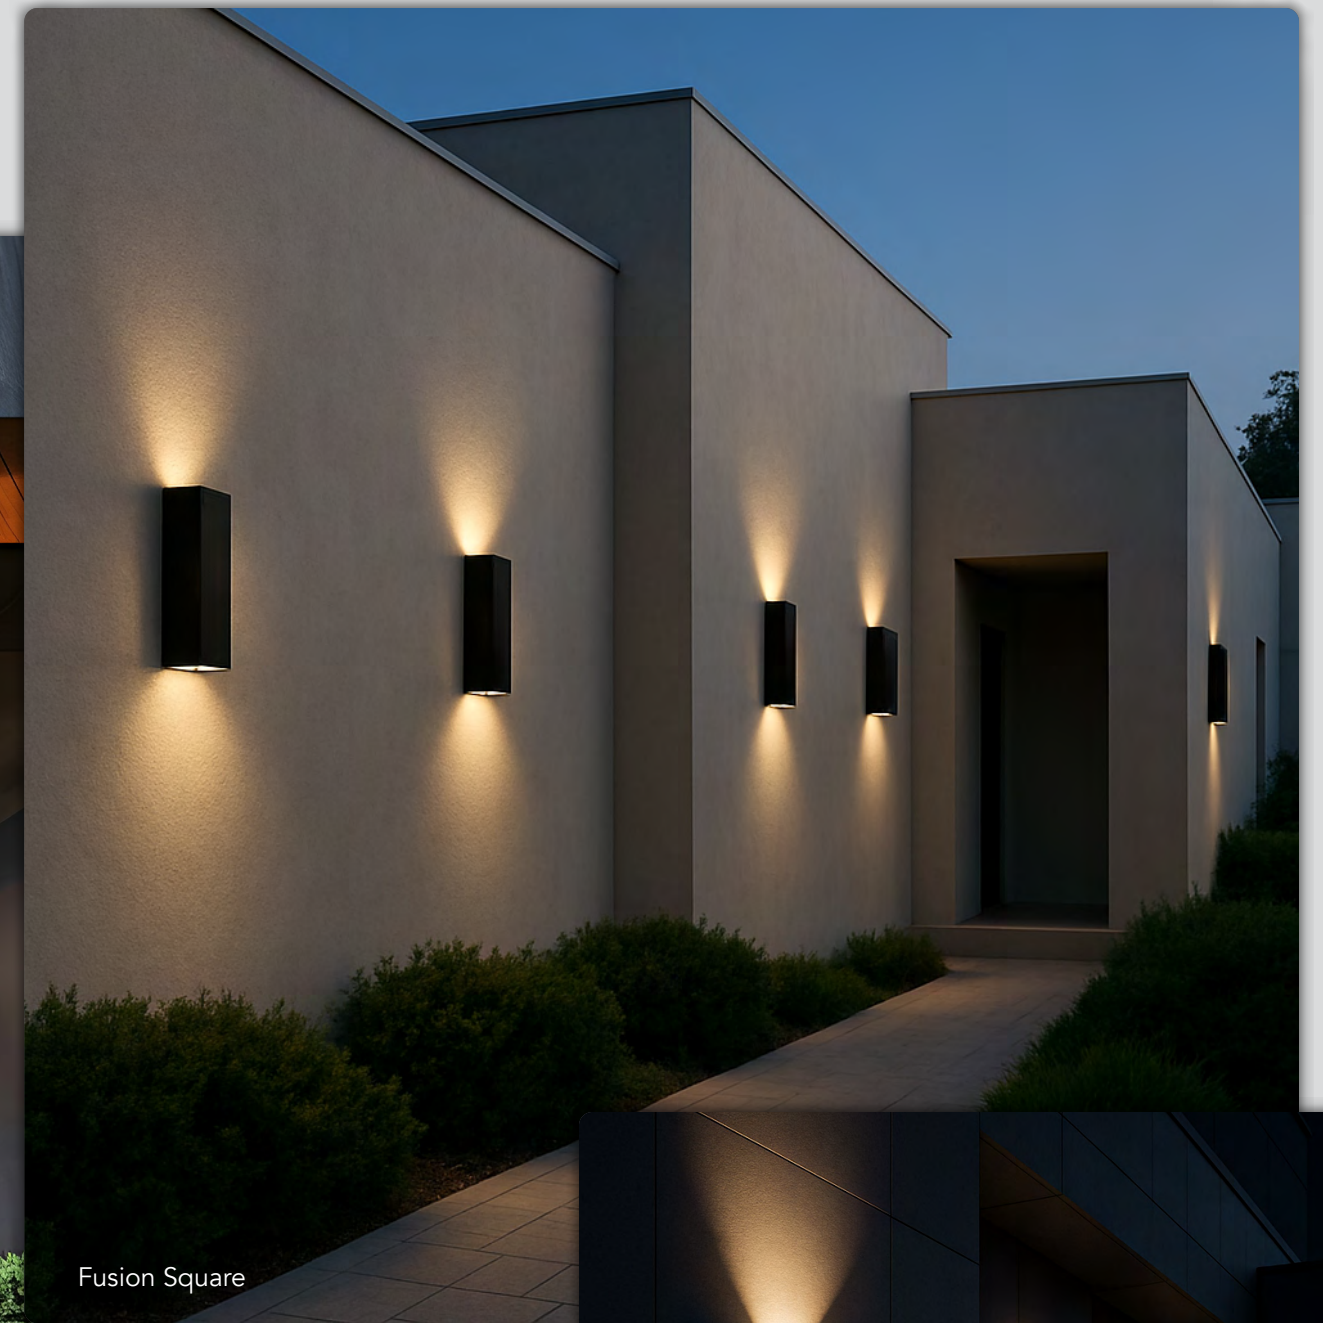

A Symphony of Shapes

Design Meets Performance in Any Silhouette

Clean Lines Modern Curves

Our collection of wall-mounted cylinders offers a trio of distinctive forms—circular, square, and sculptural hourglass—each designed to complement a range of architectural styles. With both direct and indirect illumination options, these fixtures not only elevate exterior facades but also create dynamic layers of light for a striking visual impact.

4.0" – R59021 | 6.0" – R59023

SQUARE TUBE

Slide the shell onto the fixture from below—its precision-fit design ensures seamless integration. Installation takes just a few minutes.

Soft Light. Bold Impact.

Our architectural wall cylinders bring distinct character to any space. The circular shape offers a soft, modern silhouette that blends effortlessly into clean interiors. The square form introduces clean lines and visual balance. The hourglass introduces a sculptural elegance, perfect for spaces that embrace bold, artistic expression. Each profile enhances architectural aesthetics in its own way, offering designers versatile tools to elevate interior and exterior environments.