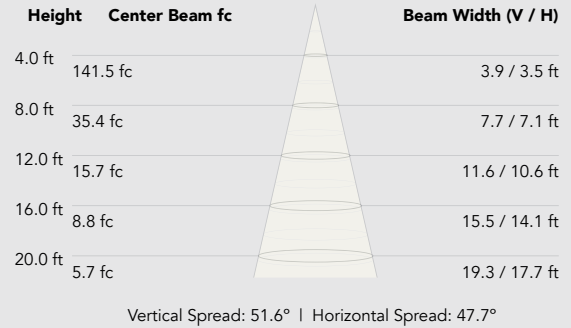

## Photometrics

**LUMINOUS INTENSITY DISTRIBUTION (2 FT STRIP)**

**ILLUMINANCE AT A DISTANCE (2 FT STRIP)**

**LUMINOUS INTENSITY DISTRIBUTION (4 FT STRIP)**

**ILLUMINANCE AT A DISTANCE (4 FT STRIP)**