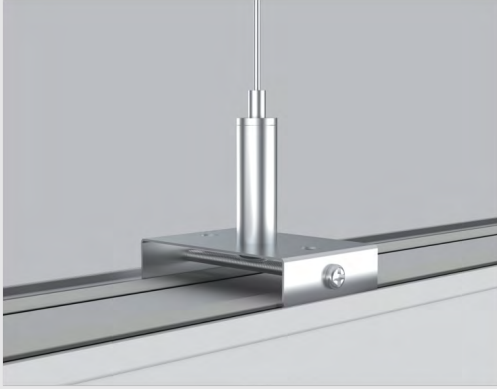

## Accessories – Lens

R39440  
RENO-TLSN-SCL  
Seamless Connection Lens (98ft/30m per roll)

Order#	Model	Description
R39440	RENO-TLSN-SCL	Seamless Connection Lens (98ft/30m per roll)

## Mounting Options

Suspension Mounted Option

T-Bar Mounting Option

Surface Mounting Option