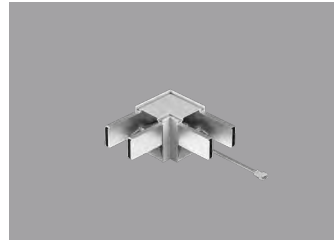

R39424
RENO-TLSN-MCCT-L-WH-G2
4-CCT "L" Shaped Connector