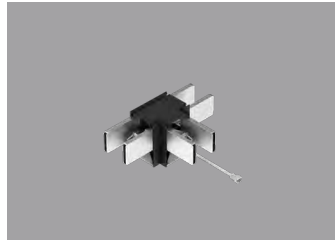

R39438
RENO-TLSN-MCCT-T-BK-G2
4-CCT "T" Shaped Connector