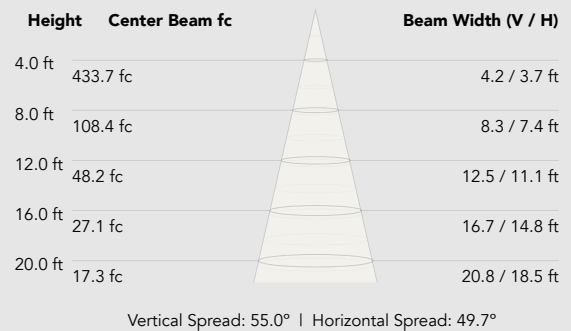

## Photometrics

**LUMINOUS INTENSITY DISTRIBUTION (2 FT STRIP)**

**ILLUMINANCE AT A DISTANCE (2 FT STRIP)**

**LUMINOUS INTENSITY DISTRIBUTION (4 FT STRIP)**

**ILLUMINANCE AT A DISTANCE (4 FT STRIP)**

## Photometrics

LUMINOUS INTENSITY DISTRIBUTION (8 FT STRIP)

ILLUMINANCE AT A DISTANCE (8 FT STRIP)

Height	Center Beam fc	Beam Width (V / H)
4.0 ft	863.0 fc	4.2 / 3.7 ft
8.0 ft	215.8 fc	8.3 / 7.4 ft
12.0 ft	95.9 fc	12.5 / 11.1 ft
16.0 ft	53.9 fc	16.7 / 14.8 ft
20.0 ft	34.5 fc	20.8 / 18.5 ft