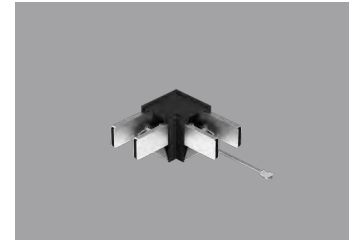

R39439  
RENO-TLSN-MCCT-V-BK-G2  
4-CCT "V" Shaped Connector

R39426  
RENO-TLSN-MCCT-T-WH-G2  
4-CCT "T" Shaped Connector

R39438  
RENO-TLSN-MCCT-T-BK-G2  
4-CCT "T" Shaped Connector

R39424  
RENO-TLSN-MCCT-L-WH-G2  
4-CCT "L" Shaped Connector