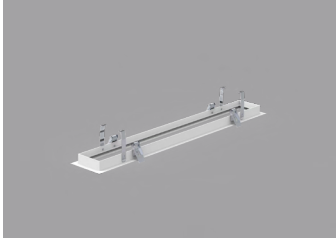

Accessories – Recessed & Wall Mounting

R39451
RENO-RMF2
2ft Recessed Mount Frame