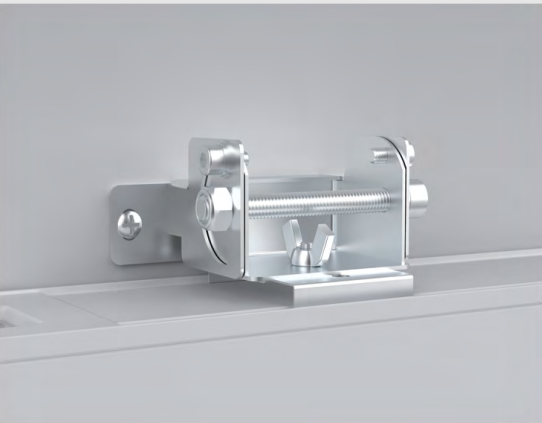

ARRAY Series | Architectural Strip G2

ARCHITECTURAL LUMINAIRES BY

Mounting Options