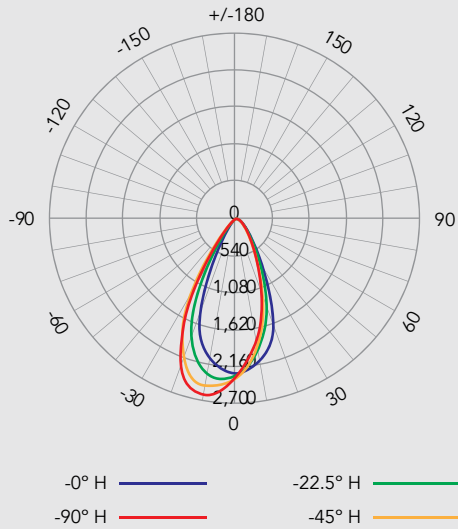

## Photometrics

**LUMINOUS INTENSITY DISTRIBUTION (2 FT STRIP)**

**ILLUMINANCE AT A DISTANCE (2 FT STRIP)**

**LUMINOUS INTENSITY DISTRIBUTION (4 FT STRIP)**

**ILLUMINANCE AT A DISTANCE (4 FT STRIP)**