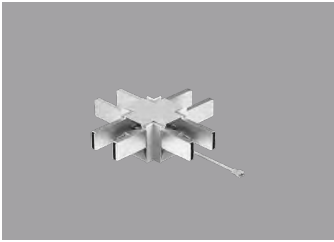

## Accessories – Luminous Connectors

R39425  
RENO-TLSN-MCCT-X-WH-G2  
4-CCT "X" Shaped Connector

R39437  
RENO-TLSN-MCCT-X-BK-G2  
4-CCT "X" Shaped Connector

R39427  
RENO-TLSN-MCCT-V-WH-G2  
4-CCT "V" Shaped Connector