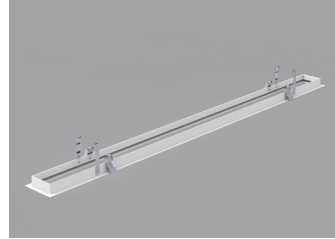

## Accessories – Recessed & Wall Mounting

R39451  
RENO-RMF2  
2ft Recessed Mount Frame

R39452  
RENO-RMF4  
4ft Recessed Mount Frame

R39453  
RENO-RMF8  
8ft Recessed Mount Frame

R39408  
RENO-TLSN-CK  
Linear Connector Kit