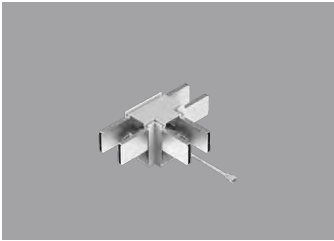

R39426
RENO-TLSN-MCCT-T-WH-G2
4-CCT "T" Shaped Connector