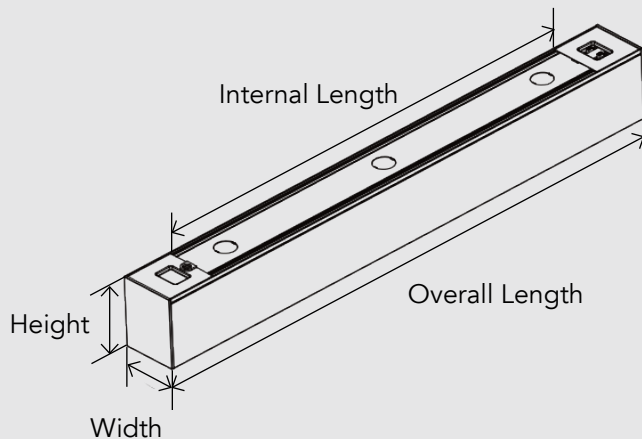

### Key Specifications

<b>Voltage</b>	120-347V
<b>Wattage</b>	Selectable
<b>Length</b>	2, 4, & 8FT
<b>Power Factor</b>	>0.9
<b>CCT</b>	Selectable 30/35/40/5000K
<b>CRI</b>	>80
<b>Lumens</b>	Up to 130 lm/ft
<b>Beam Angle</b>	120°
<b>Dimming</b>	0-10V
<b>Mounting</b>	Surface, Recessed, Wall, Pendant

## Dimensions