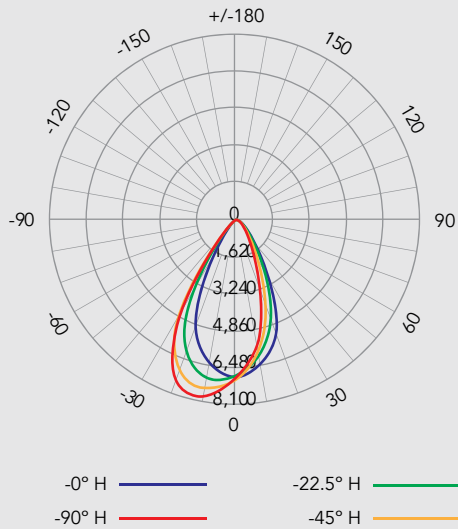

## Photometrics

**LUMINOUS INTENSITY DISTRIBUTION (2 FT STRIP)**

**ILLUMINANCE AT A DISTANCE (2 FT STRIP)**

**LUMINOUS INTENSITY DISTRIBUTION (4 FT STRIP)**

**ILLUMINANCE AT A DISTANCE (4 FT STRIP)**