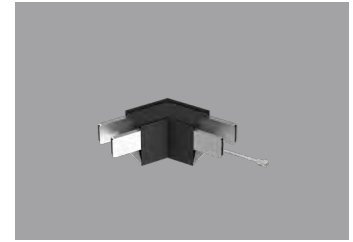

## Accessories – Luminous Connectors

R39425  
RENO-TLSN-MCCT-X-WH-G2  
4-CCT "X" Shaped Connector

R39437  
RENO-TLSN-MCCT-X-BK-G2  
4-CCT "X" Shaped Connector

R39427  
RENO-TLSN-MCCT-V-WH-G2  
4-CCT "V" Shaped Connector