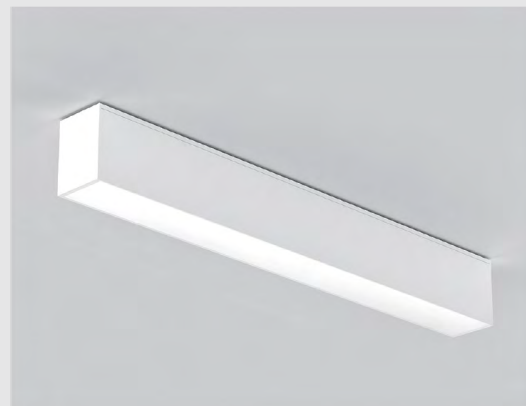

Surface Mounting Option