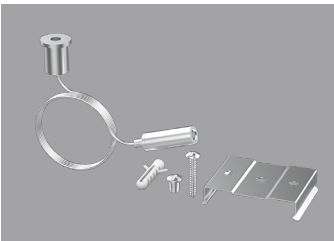

Accessories – Suspended Mounting

R39407
RENO-TLSN-SK
Suspension Kit

Order#	Model	Description
R39407	RENO-TLSN-SK	Suspension Kit
R59456	RENO-TBSK	T-Bar Suspension Kit
R39412	RENO-TLSN-CANOPY-WH	Canopy Kit for Ceiling Mount White
R39419	RENO-TLSN-CANOPY-BK	Canopy Kit for Ceiling Mount Black