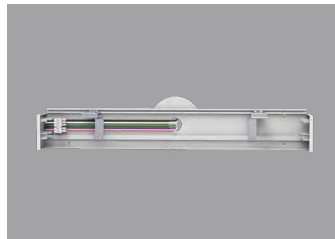

R59455
RENO-WMF4
4ft Wall Mount Frame

Order#	Model	Description
R39451	RENO-RMF2	2ft Recessed Mount Frame
R39452	RENO-RMF4	4ft Recessed Mount Frame
R39453	RENO-RMF8	8ft Recessed Mount Frame
R39408	RENO-TLSN-CK	Linear Connector Kit
R39411	RENO-TLSN-CMK	Surface Mounting Kit
R59454	RENO-WMF2	2ft Wall Mount Frame
R59455	RENO-WMF4	4ft Wall Mount Frame