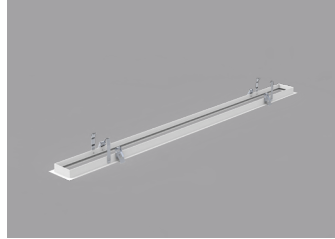

R39452
RENO-RMF4
4ft Recessed Mount Frame