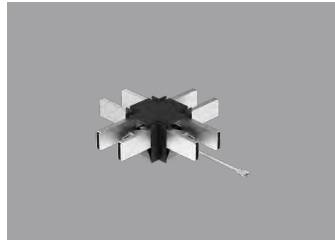

## Accessories – Luminous Connectors

R39425  
RENO-TLSN-MCCT-X-WH-G2  
4-CCT "X" Shaped Connector

R39437  
RENO-TLSN-MCCT-X-BK-G2  
4-CCT "X" Shaped Connector

R39427  
RENO-TLSN-MCCT-V-WH-G2  
4-CCT "V" Shaped Connector