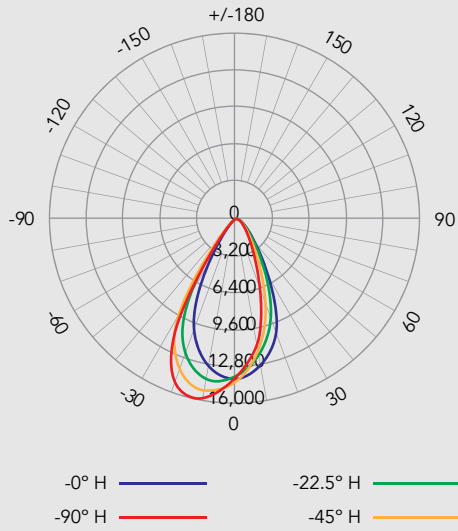

ARRAY Series | Architectural Strip G2

ARCHITECTURAL LUMINAIRES BY RENO LIGHTING

Photometrics

LUMINOUS INTENSITY DISTRIBUTION (8 FT STRIP)

ILLUMINANCE AT A DISTANCE (8 FT STRIP)

Height	Center Beam fc	Beam Width (V / H)
4.0 ft	863.0 fc	4.2 / 3.7 ft
8.0 ft	215.8 fc	8.3 / 7.4 ft
12.0 ft	95.9 fc	12.5 / 11.1 ft
16.0 ft	53.9 fc	16.7 / 14.8 ft
20.0 ft	34.5 fc	20.8 / 18.5 ft

Vertical Spread: 55.0° | Horizontal Spread: 49.7°