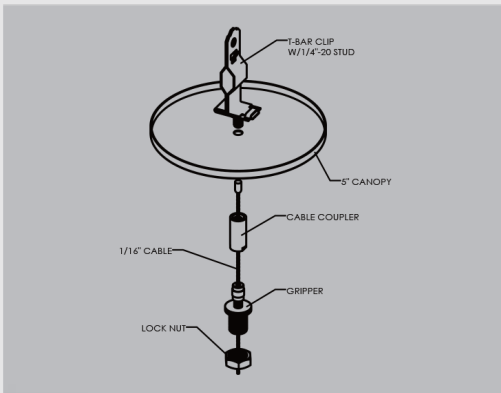

T-Bar Mounting Option