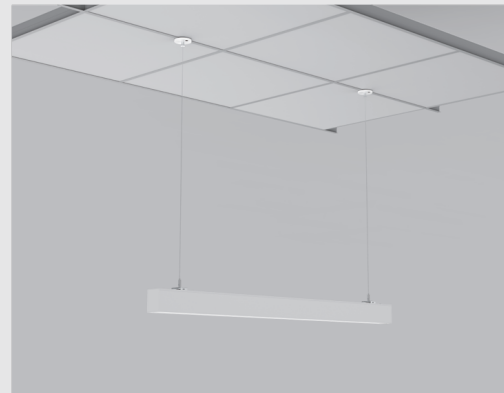

T-Bar Mounting Option