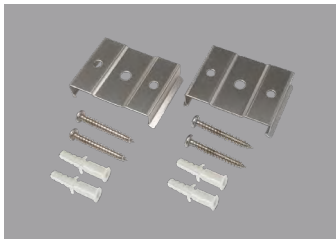

## Accessories – Recessed & Wall Mounting

R39451  
RENO-RMF2  
2ft Recessed Mount Frame

R39452  
RENO-RMF4  
4ft Recessed Mount Frame

R39453  
RENO-RMF8  
8ft Recessed Mount Frame

R39408  
RENO-TLSN-CK  
Linear Connector Kit